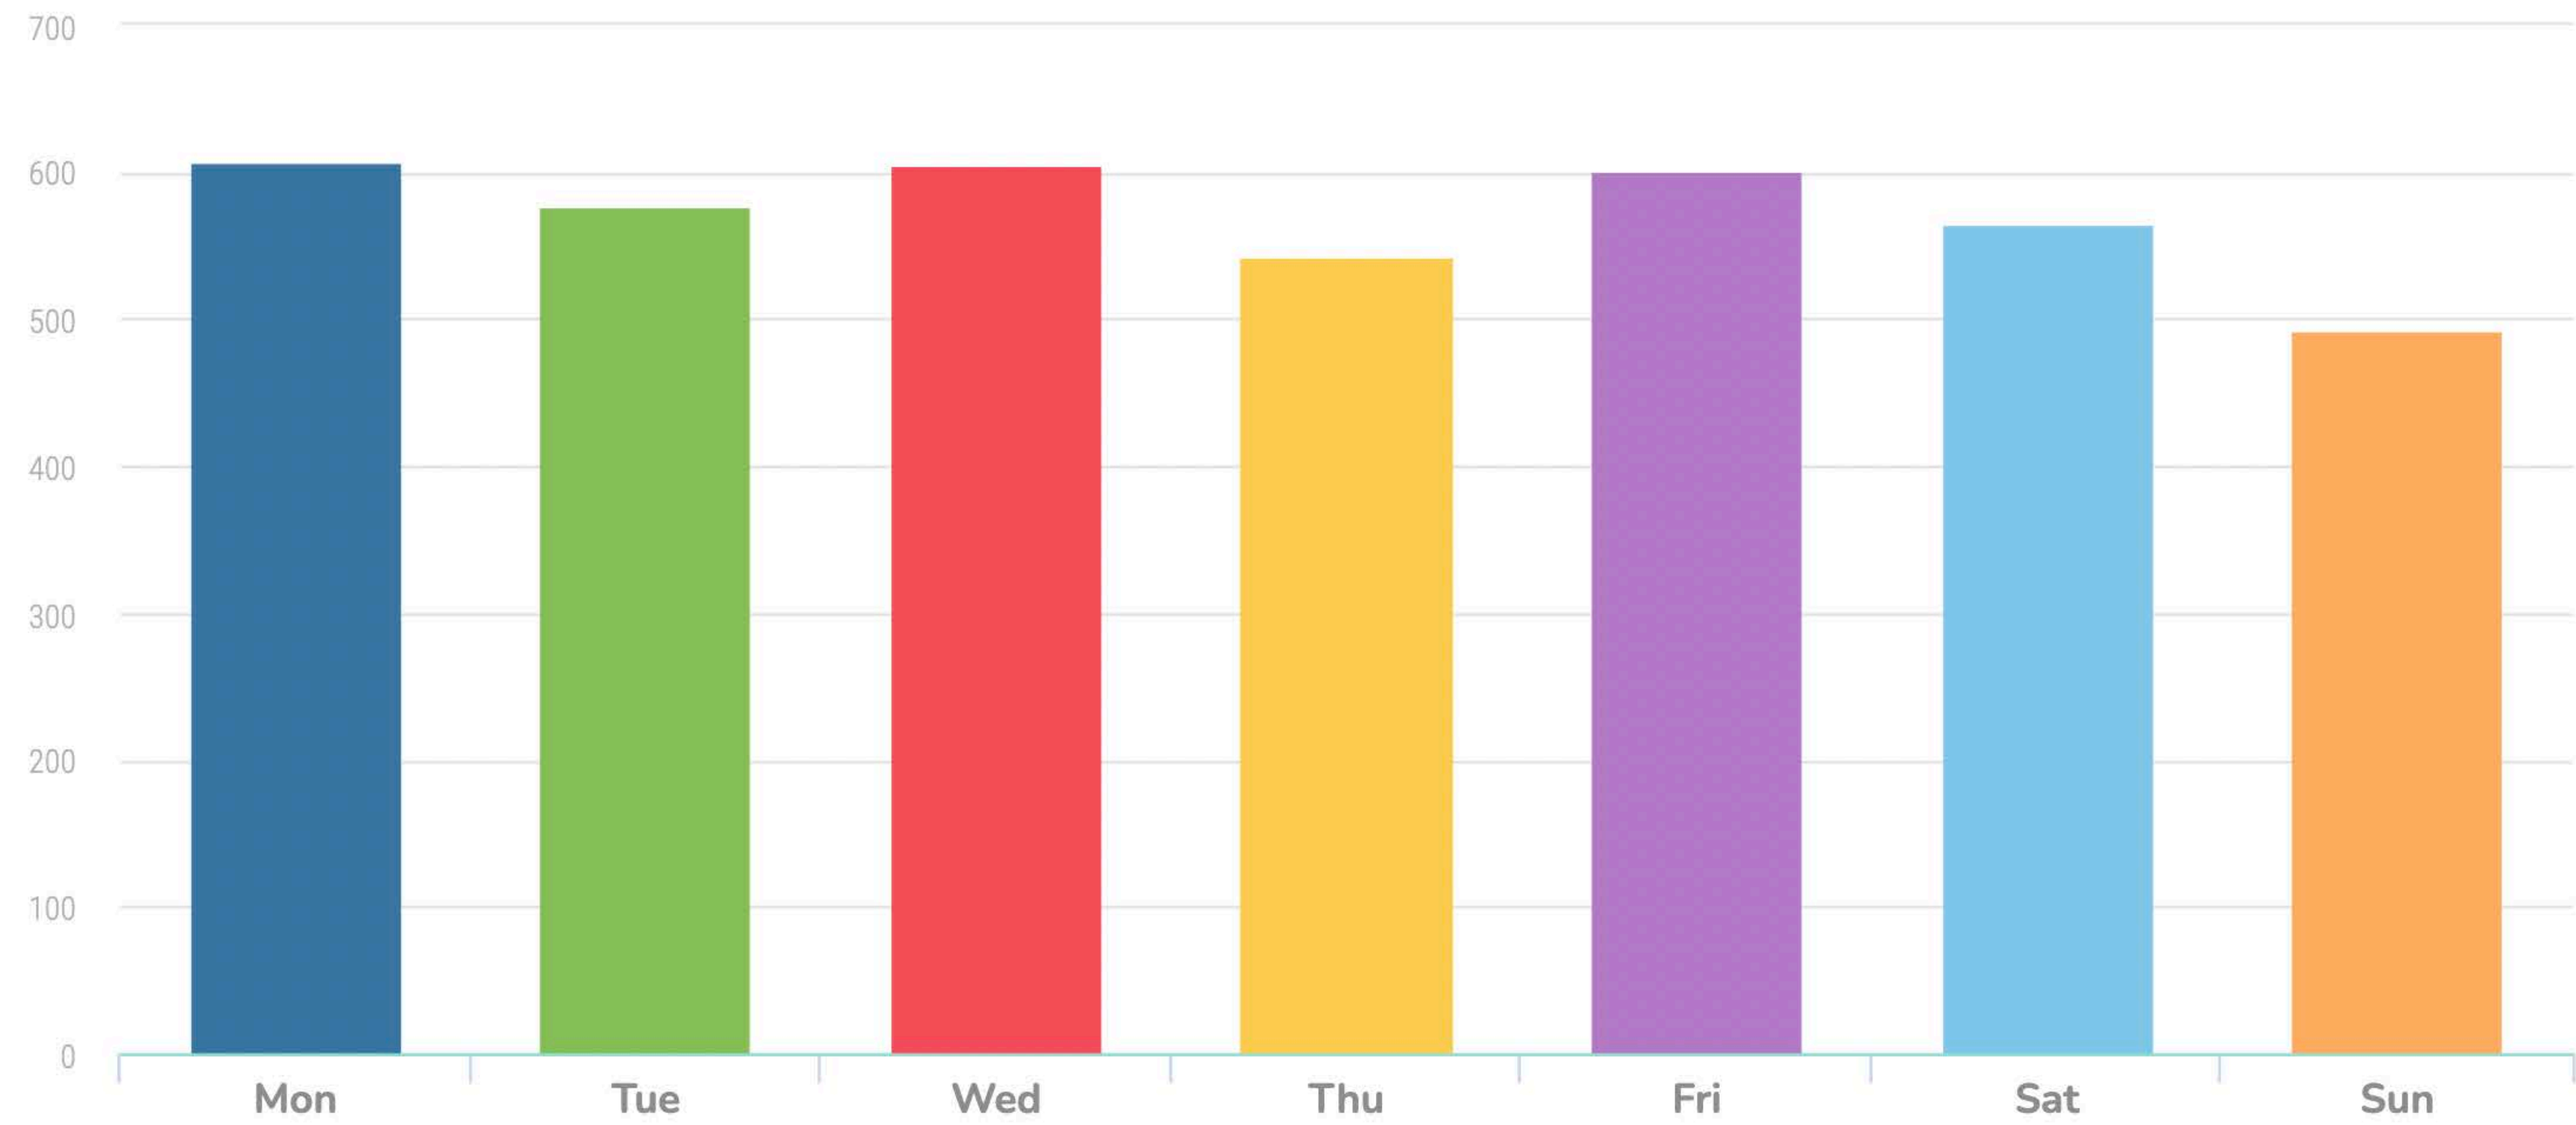

Mention Activity - Total

Mention Activity - Xuxo Patisserie

Daily Mention Activity - Total

● Total

Daily Mention Activity - Xuxo Patisserie

● Xuxo Patisserie

Daily Mention Activity - Royal Teahouse

● Royal Teahouse