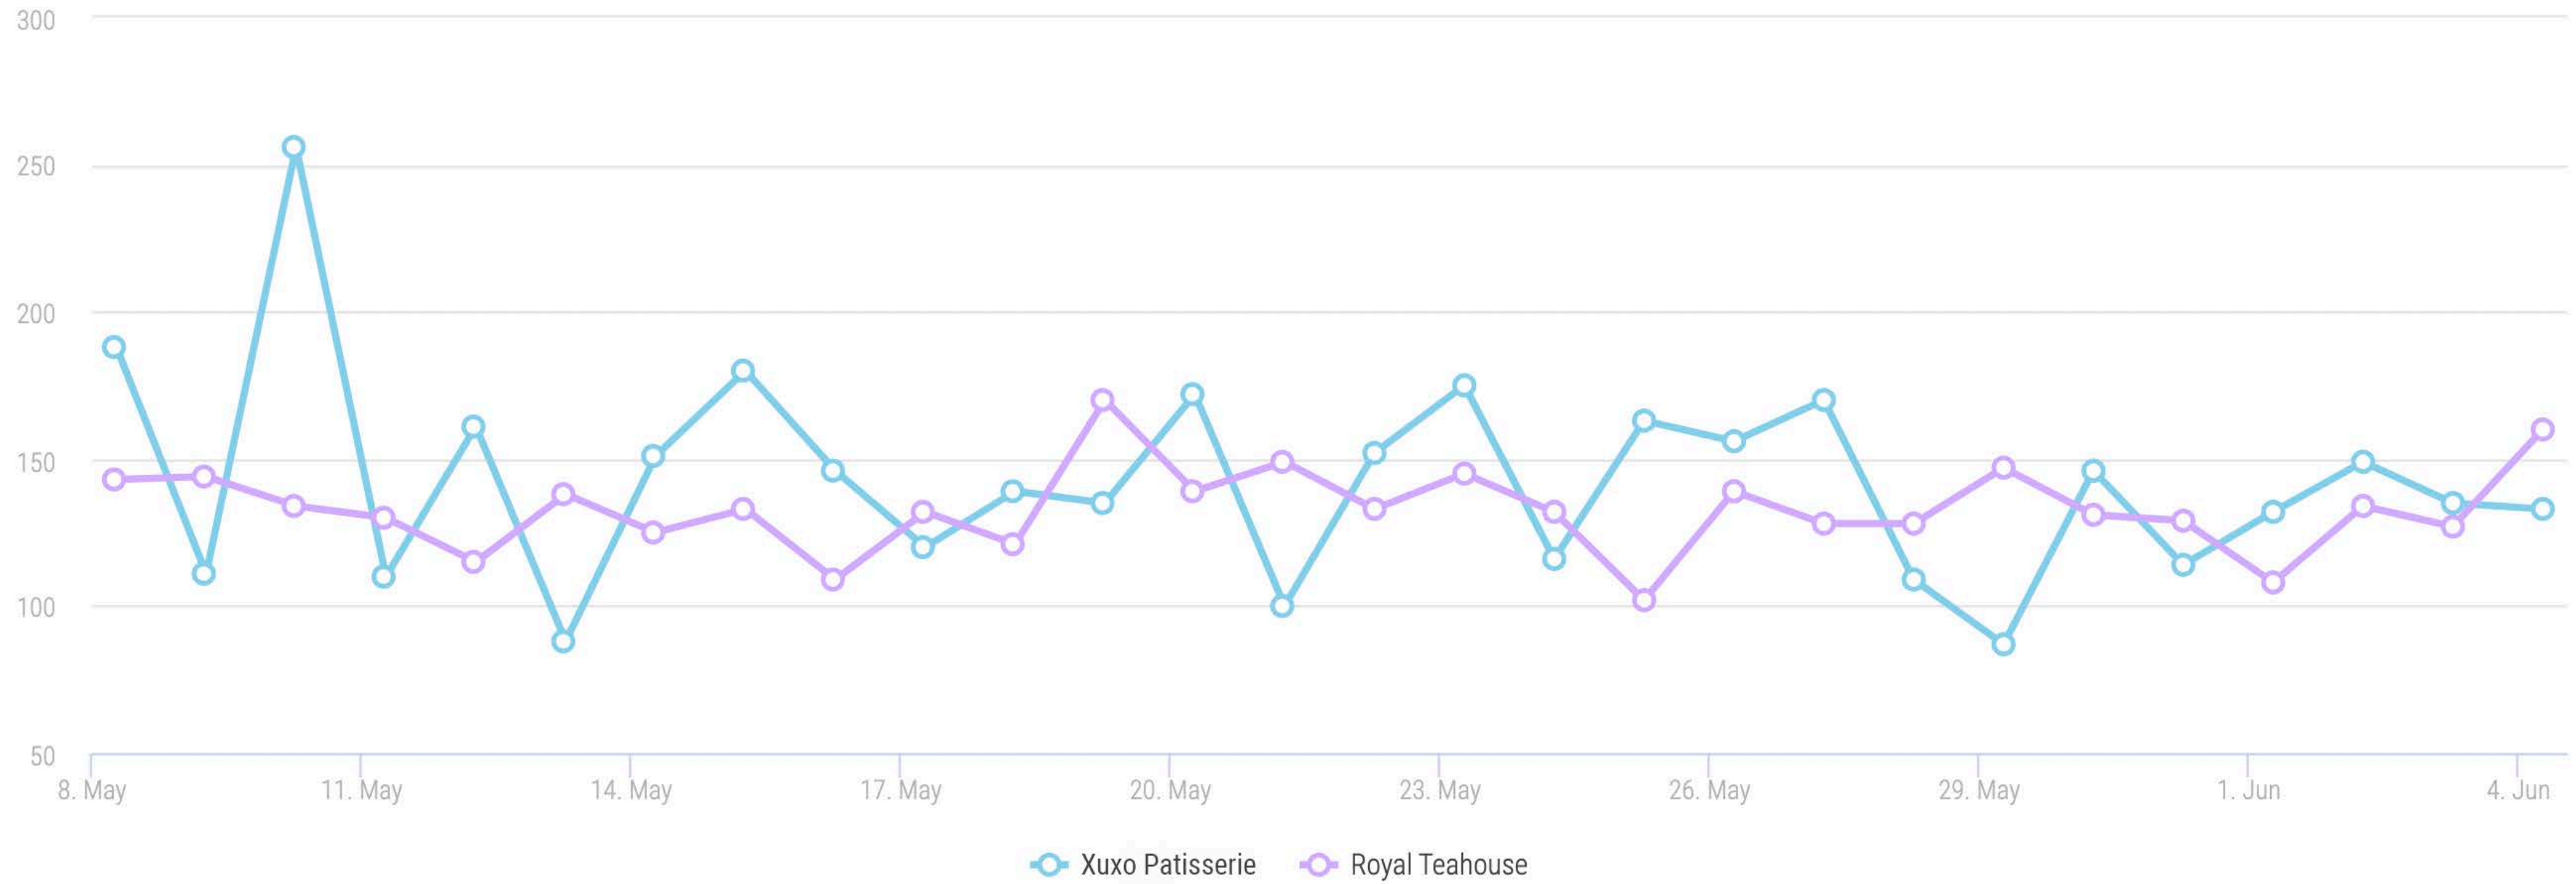

Listen | report

Xuxo Patisserie

09 May 2022 - 05 June 2022

Total Mentions

- Xuxo Patisserie
- Royal Teahouse

Daily Mentions

	Total Mentions	Max. Daily Mentions	Min. Daily Mentions	Daily Average of Mentions
 Xuxo Patisserie	3.994	256 (11.05.2022)	87 (30.05.2022)	142
 Royal Teahouse	3.725	170 (20.05.2022)	102 (26.05.2022)	133