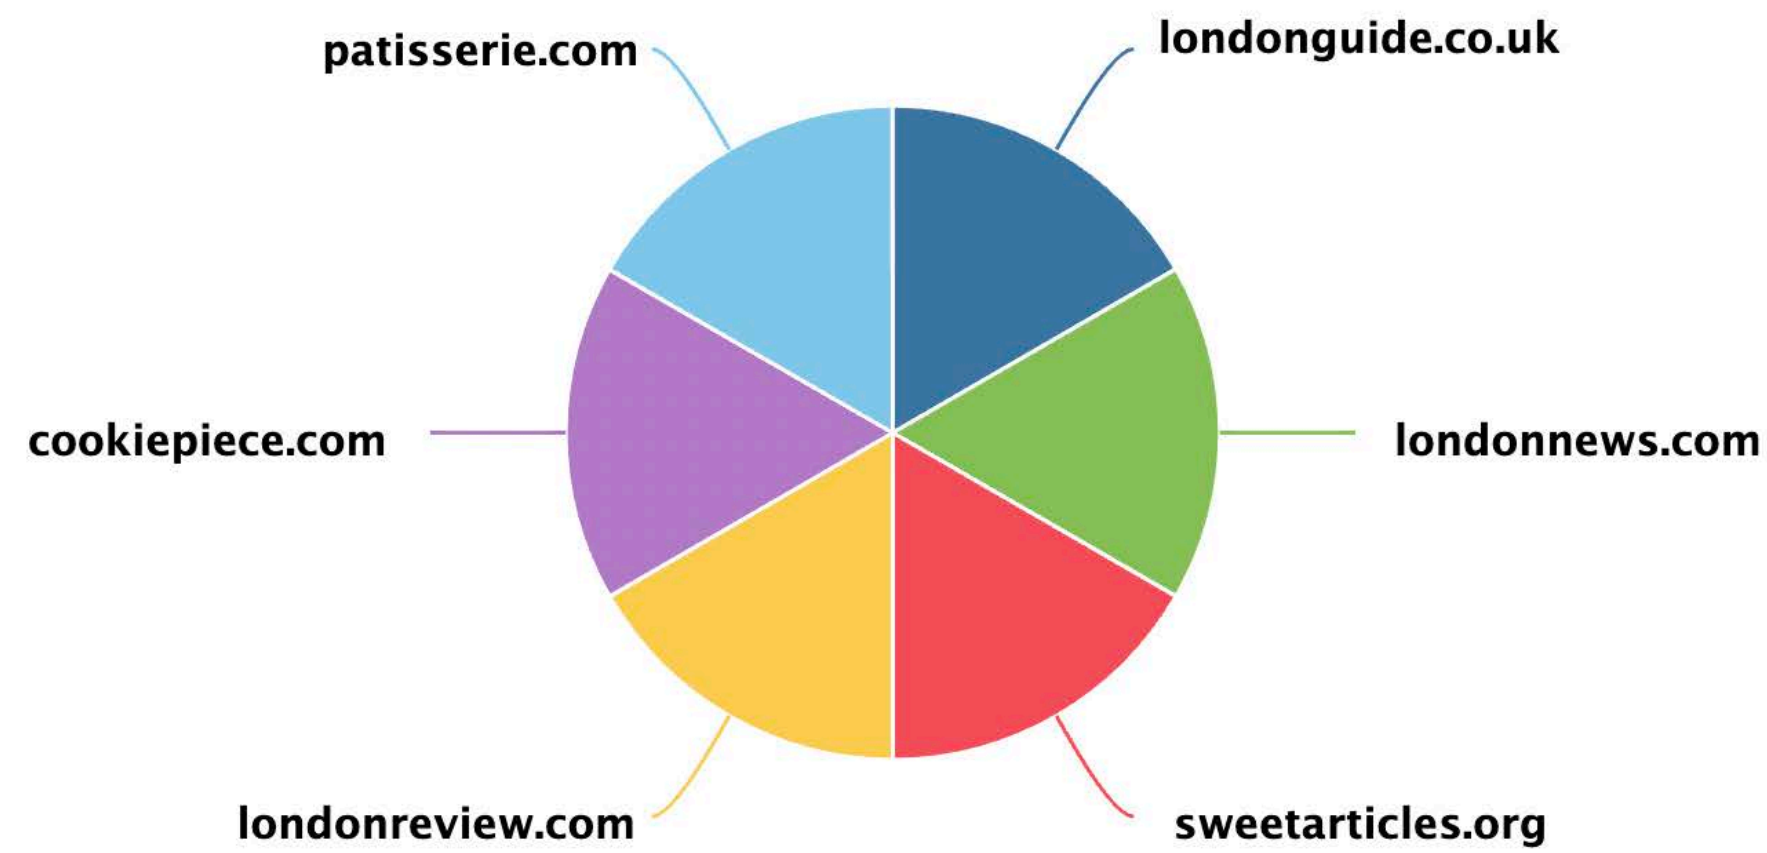

● Xuxo Patisserie

Attributes - Royal Teahouse

● Royal Teahouse

Sources - Total

● Total

Sources - Xuxo Patisserie

● Xuxo Patisserie

Sources - Royal Teahouse

● Royal Teahouse

Source Distribution - Social Media - Xuxo Patisserie

Source Distribution - Social Media - Royal Teahouse

Source Distribution - News - Xuxo Patisserie

- **londonguide.co.uk** (Total : 10)
- **londonnews.com** (Total : 10)
- **sweetarticles.org** (Total : 10)
- **londonreview.com** (Total : 10)
- **cookiepiece.com** (Total : 10)
- **patisserie.com** (Total : 10)

Source Distribution - News - Royal Teahouse

- **londonnews.uk** (Total : 22)
- **londonguide.uk** (Total : 2)
- **teatime.com** (Total : 2)
- **menunews.com** (Total : 2)
- **travelinfo.co.uk** (Total : 1)