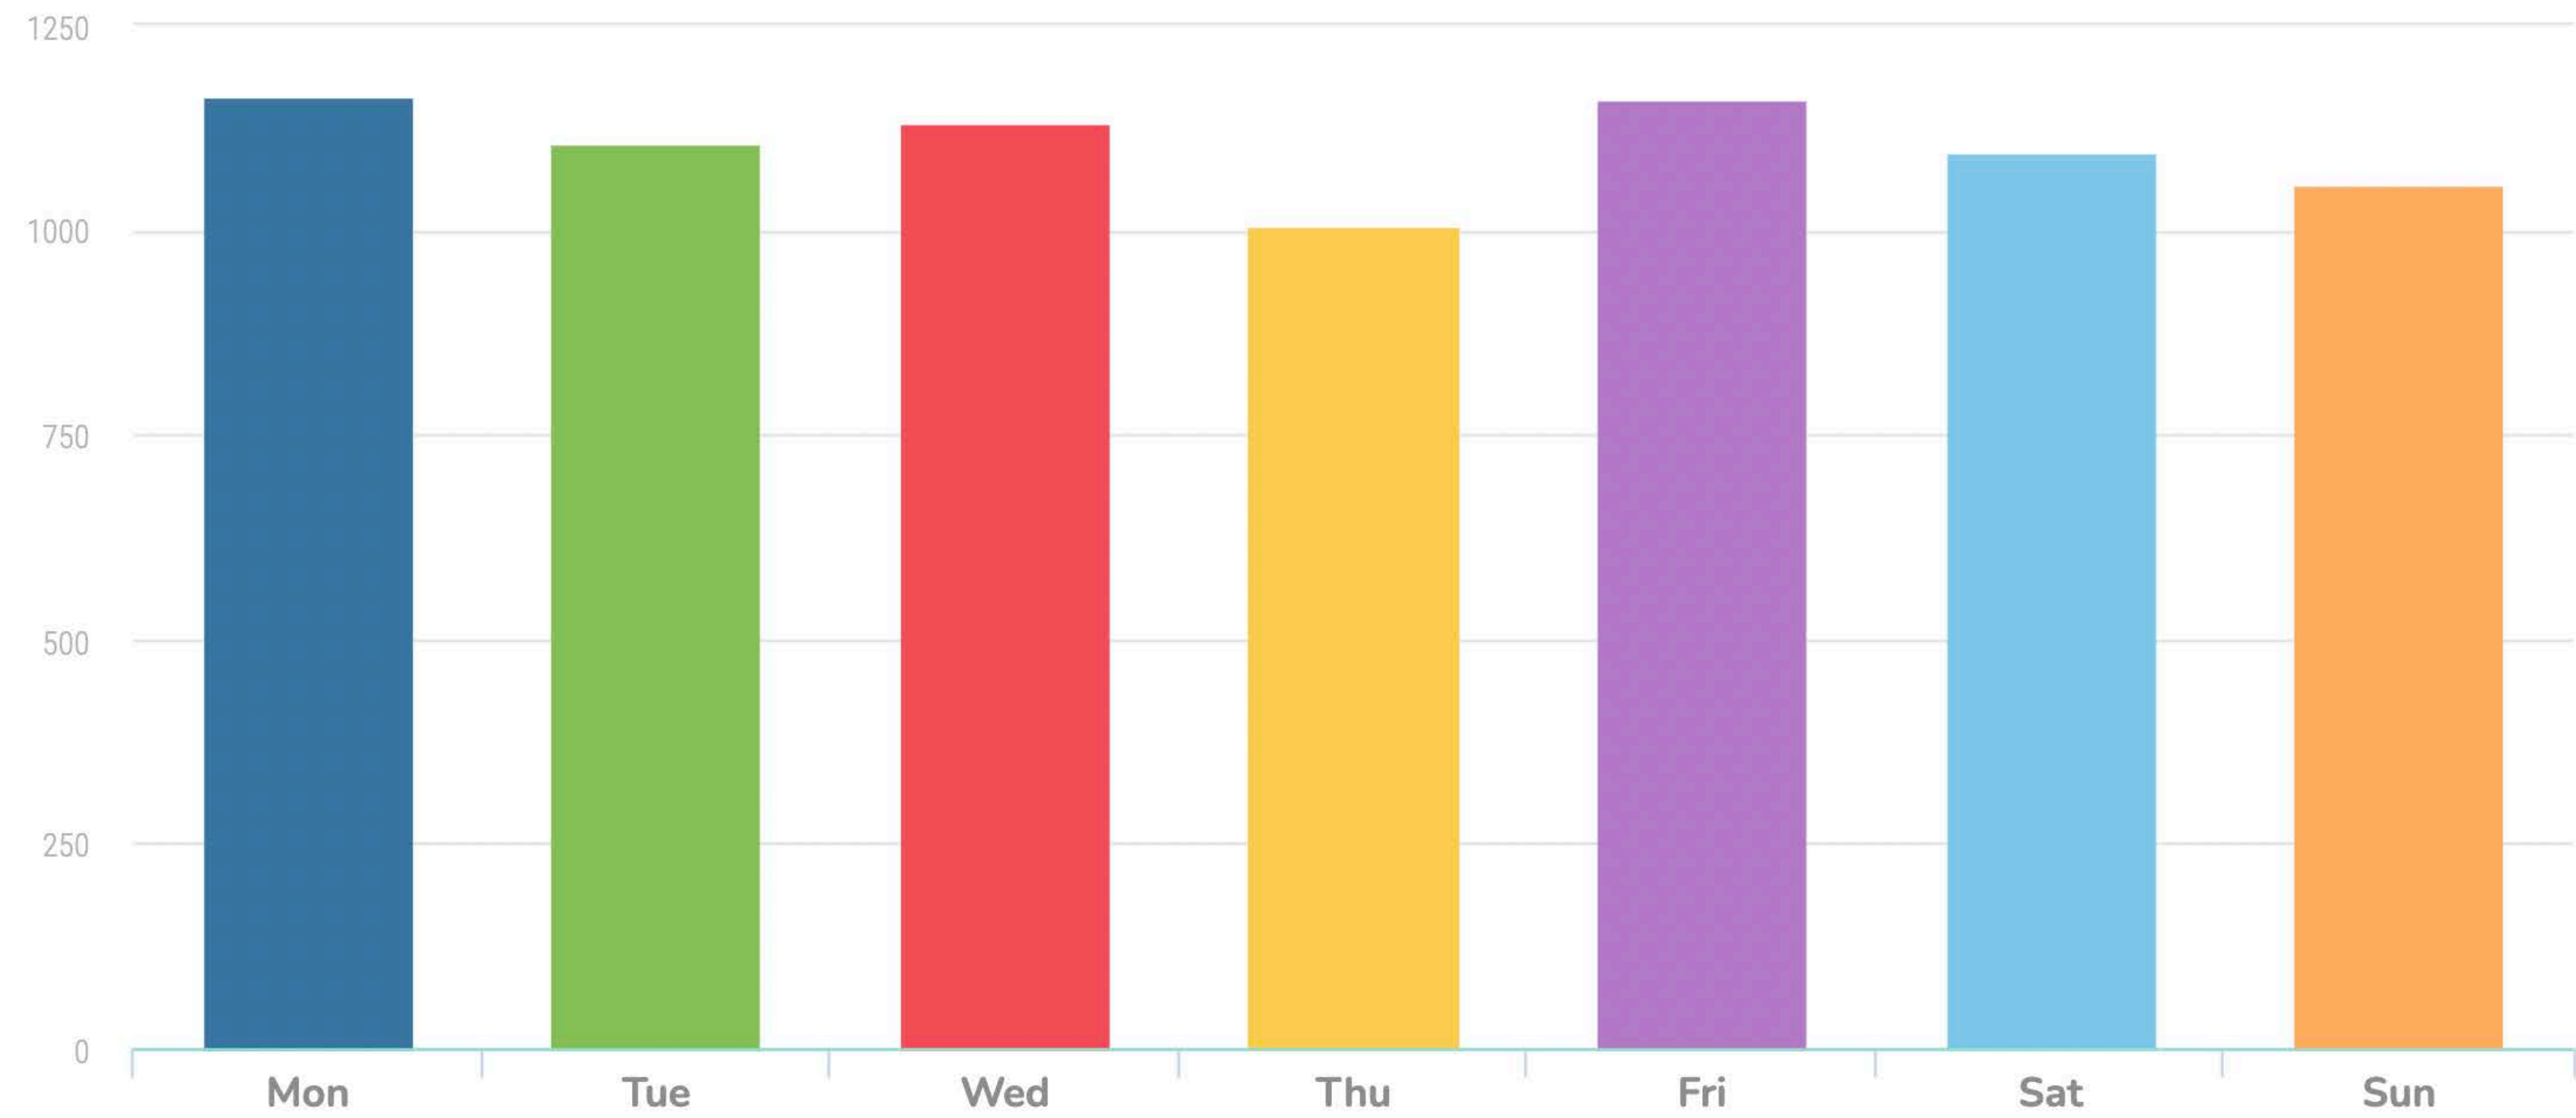

Mention Activity - Total

Mention Activity - Xuxo Patisserie

Daily Mention Activity - Total

● Total

Daily Mention Activity - Xuxo Patisserie

● Xuxo Patisserie

Daily Mention Activity - Royal Teahouse

● Royal Teahouse