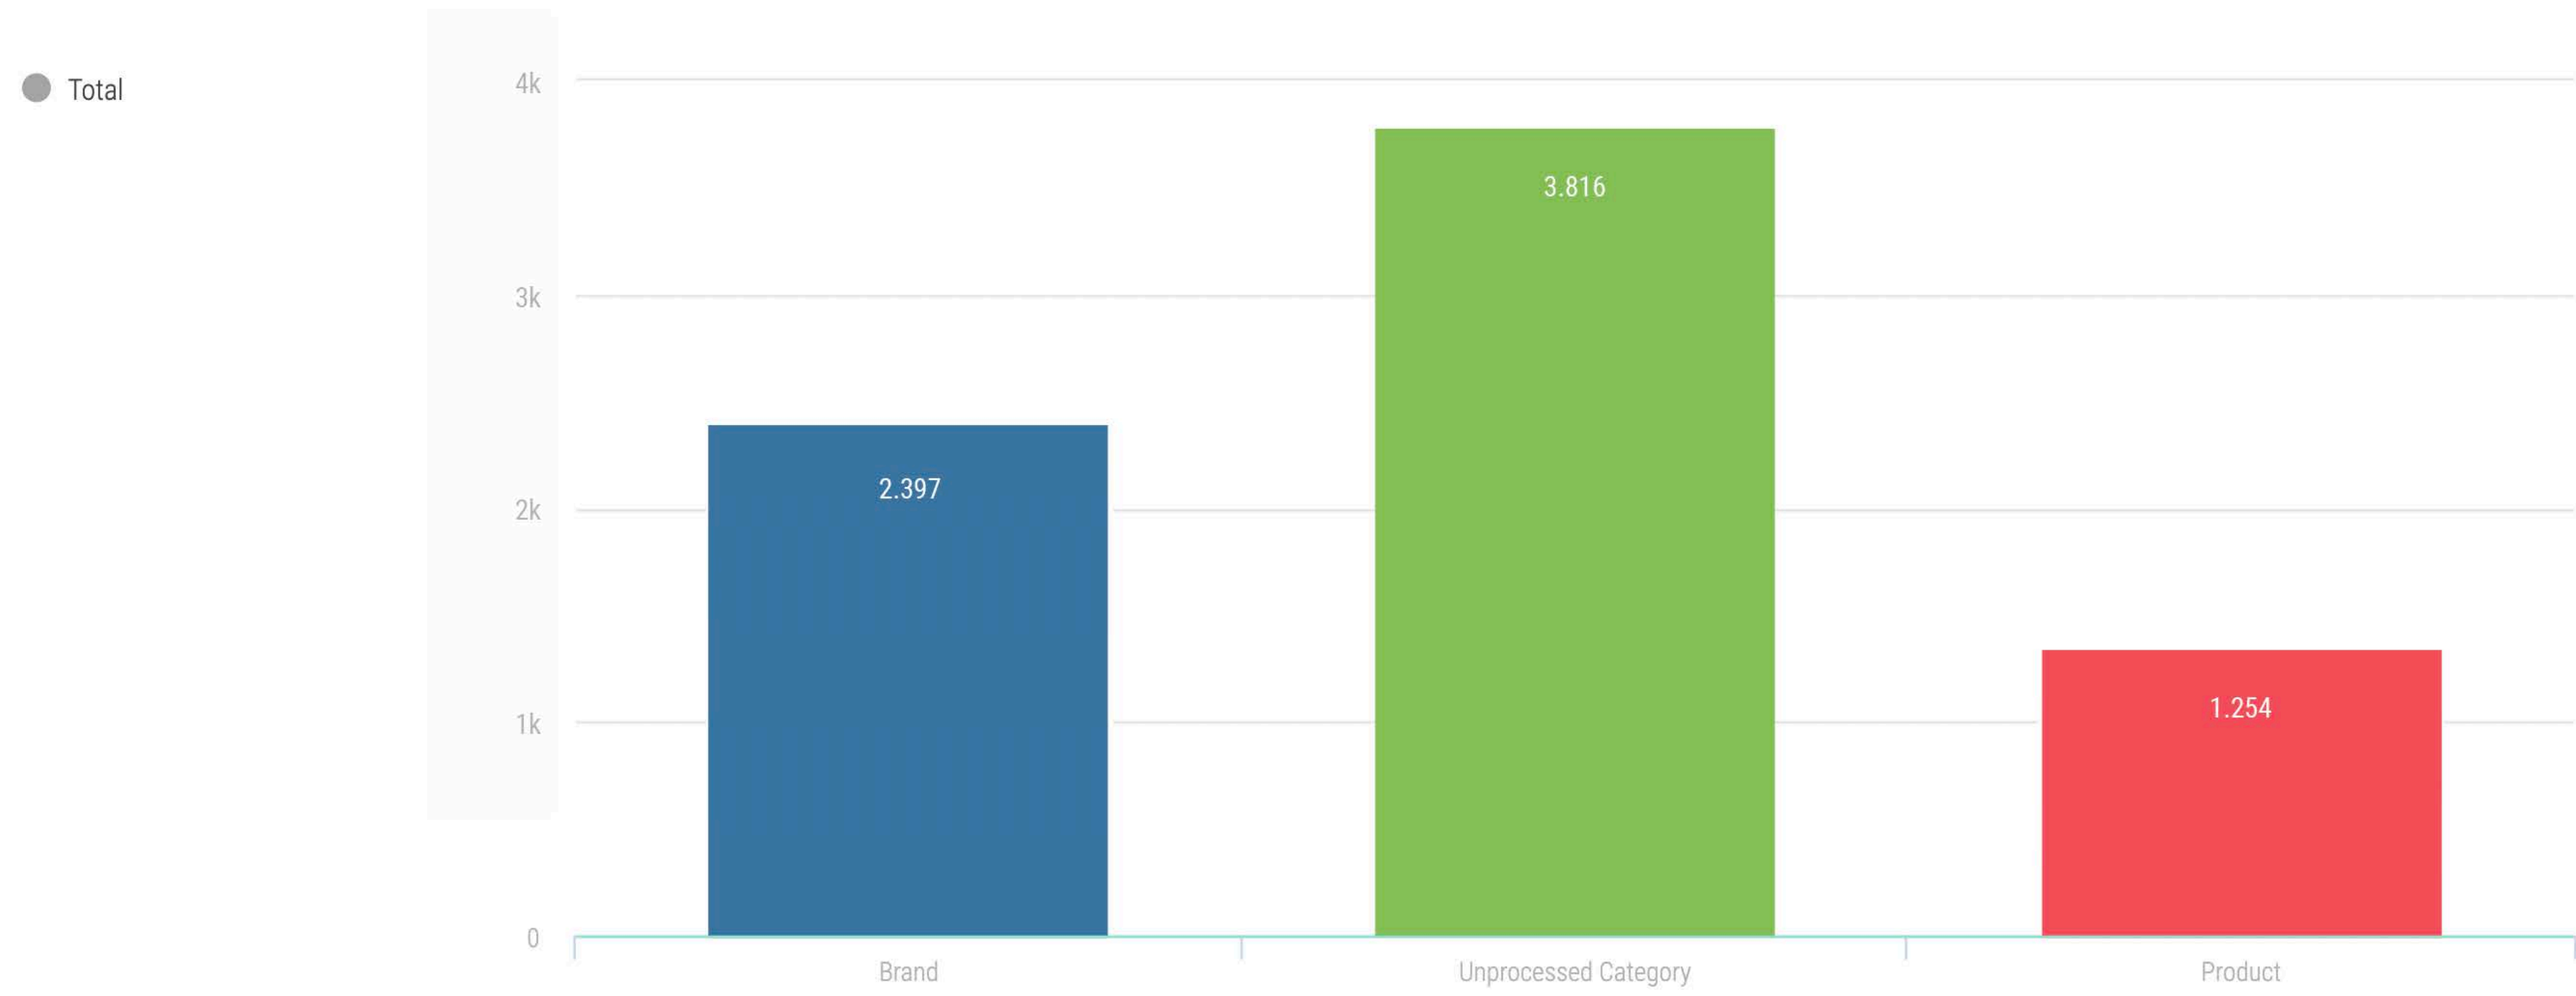

- Positive
- Negative
- Neutral

Daily Sentiment - Royal Teahouse

- Positive
- Negative
- Neutral

Categories - Total

Categories - Xuxo Patisserie

● Xuxo Patisserie

Categories - Royal Teahouse

● Royal Teahouse