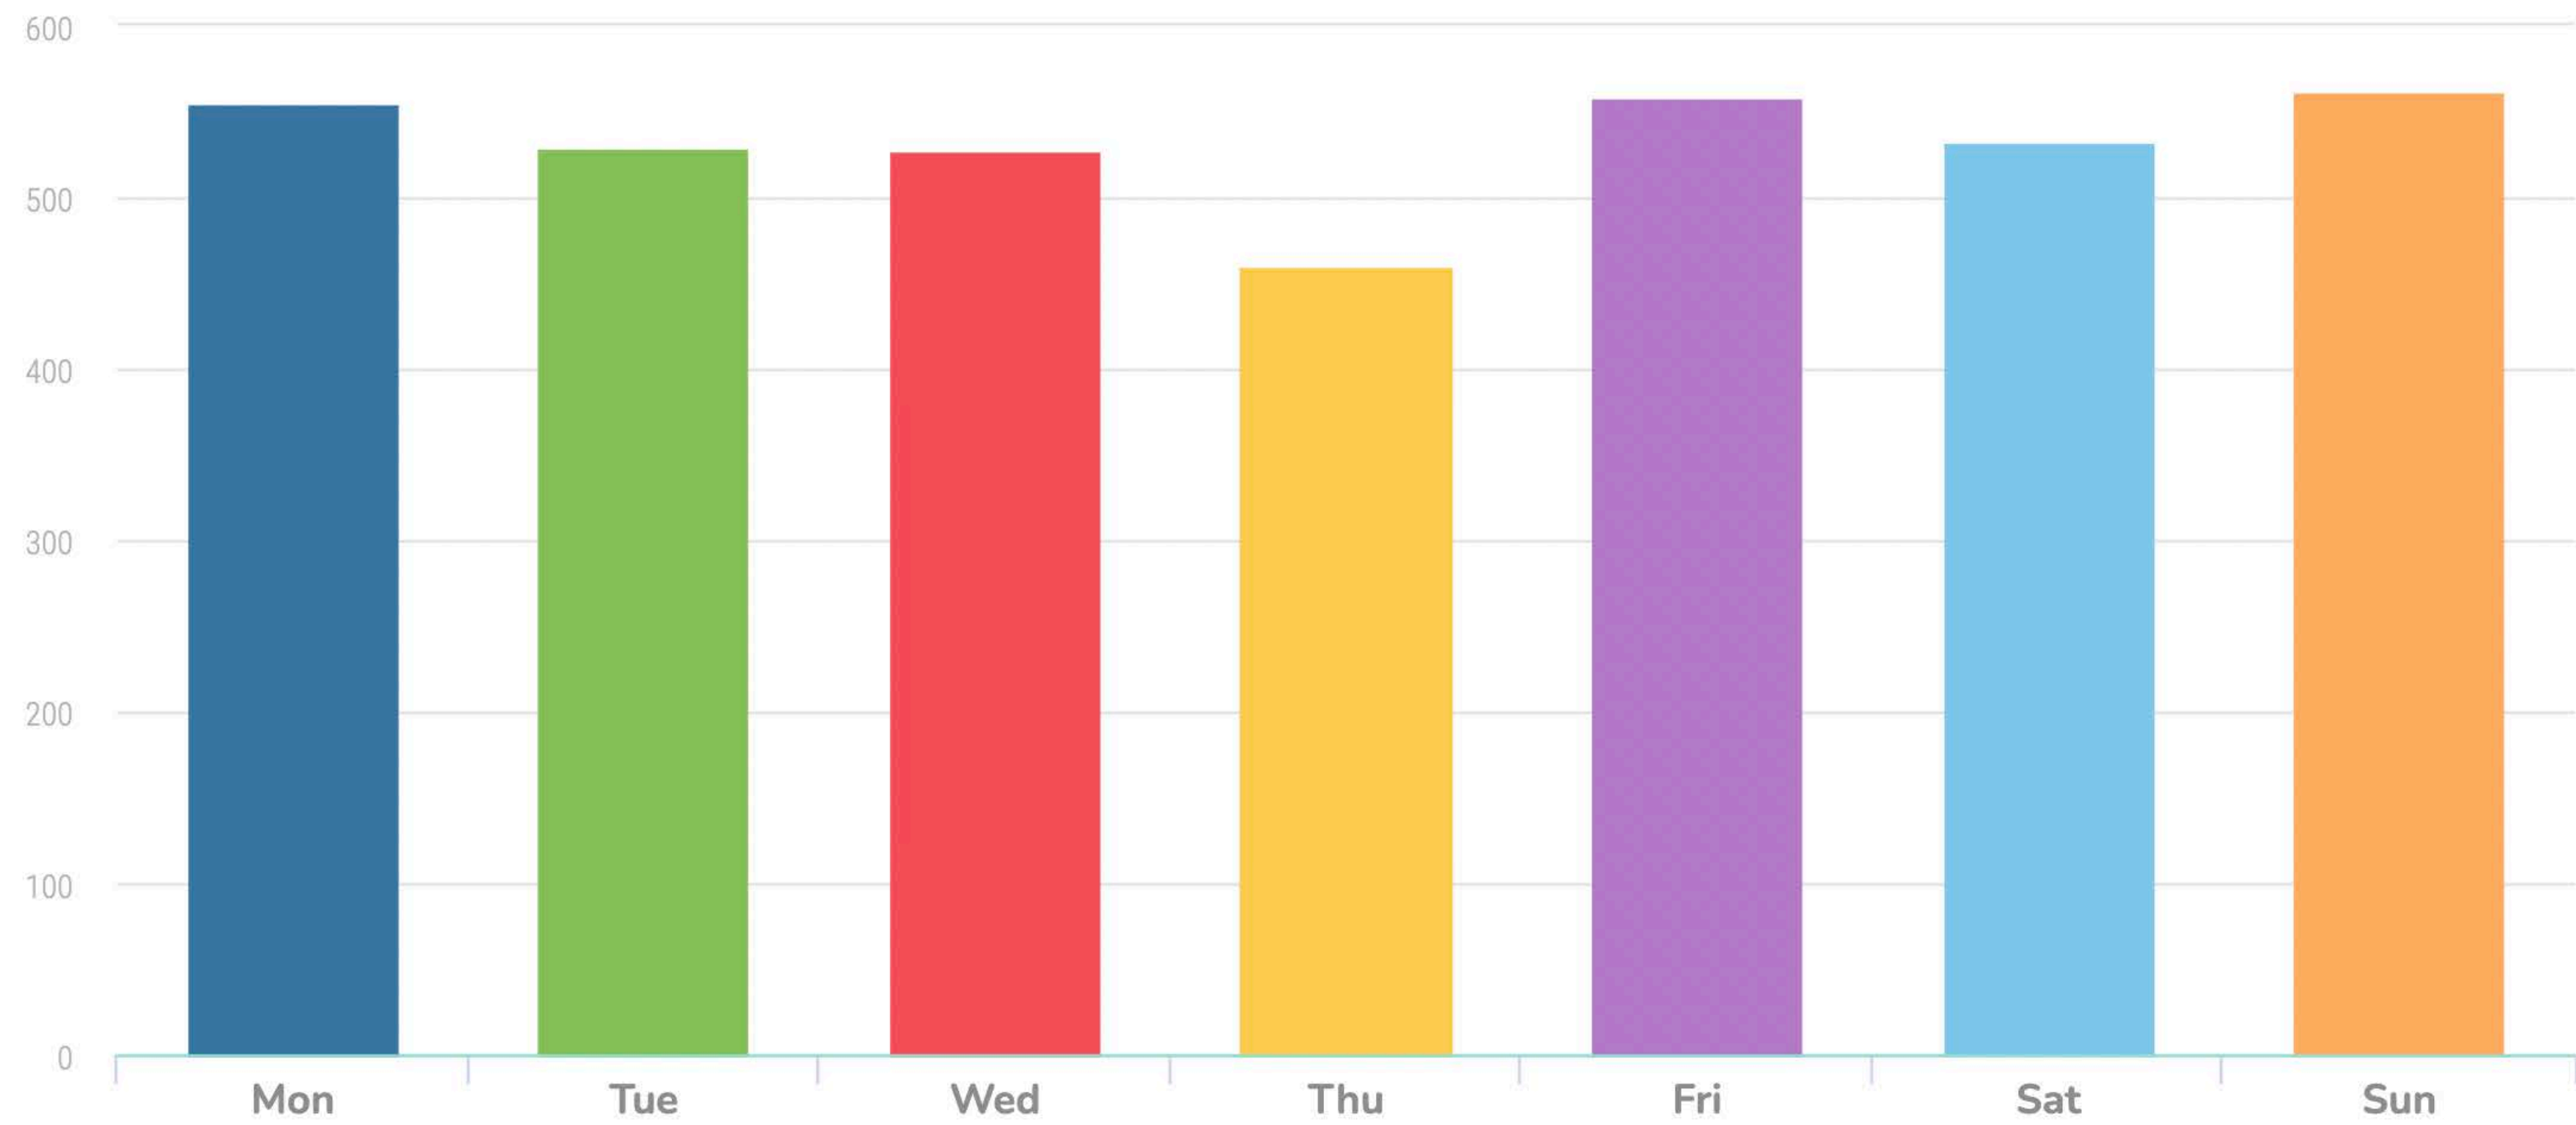

Mention Activity - Total

Mention Activity - Xuxo Patisserie

Daily Mention Activity - Total

● Total

Daily Mention Activity - Xuxo Patisserie

● Xuxo Patisserie

Daily Mention Activity - Royal Teahouse

● Royal Teahouse