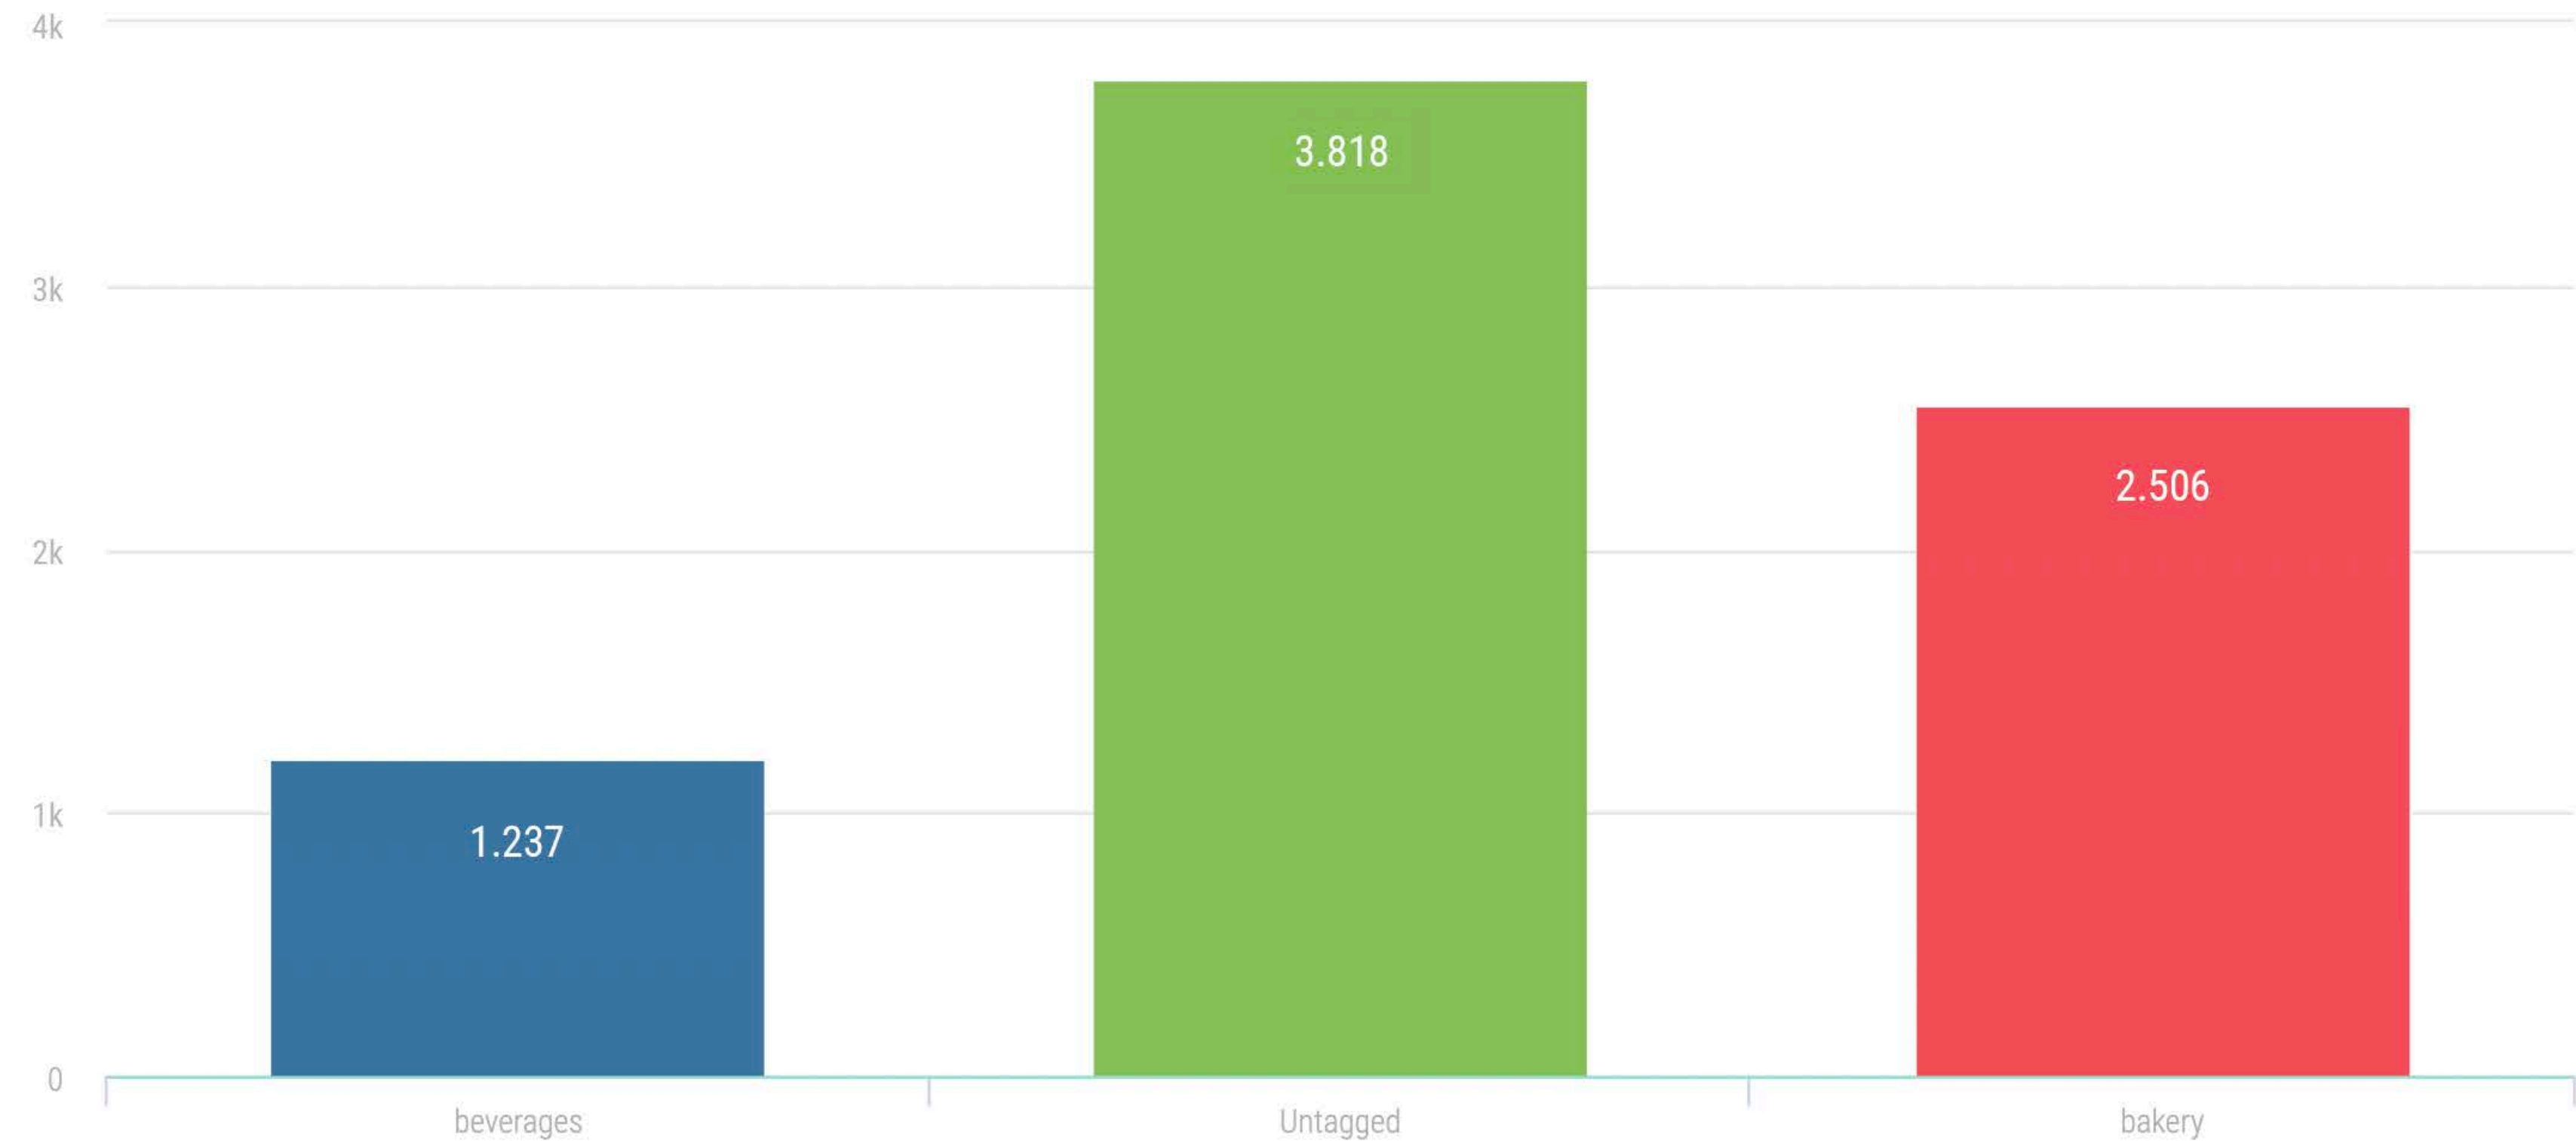

Tags - Total

● Total