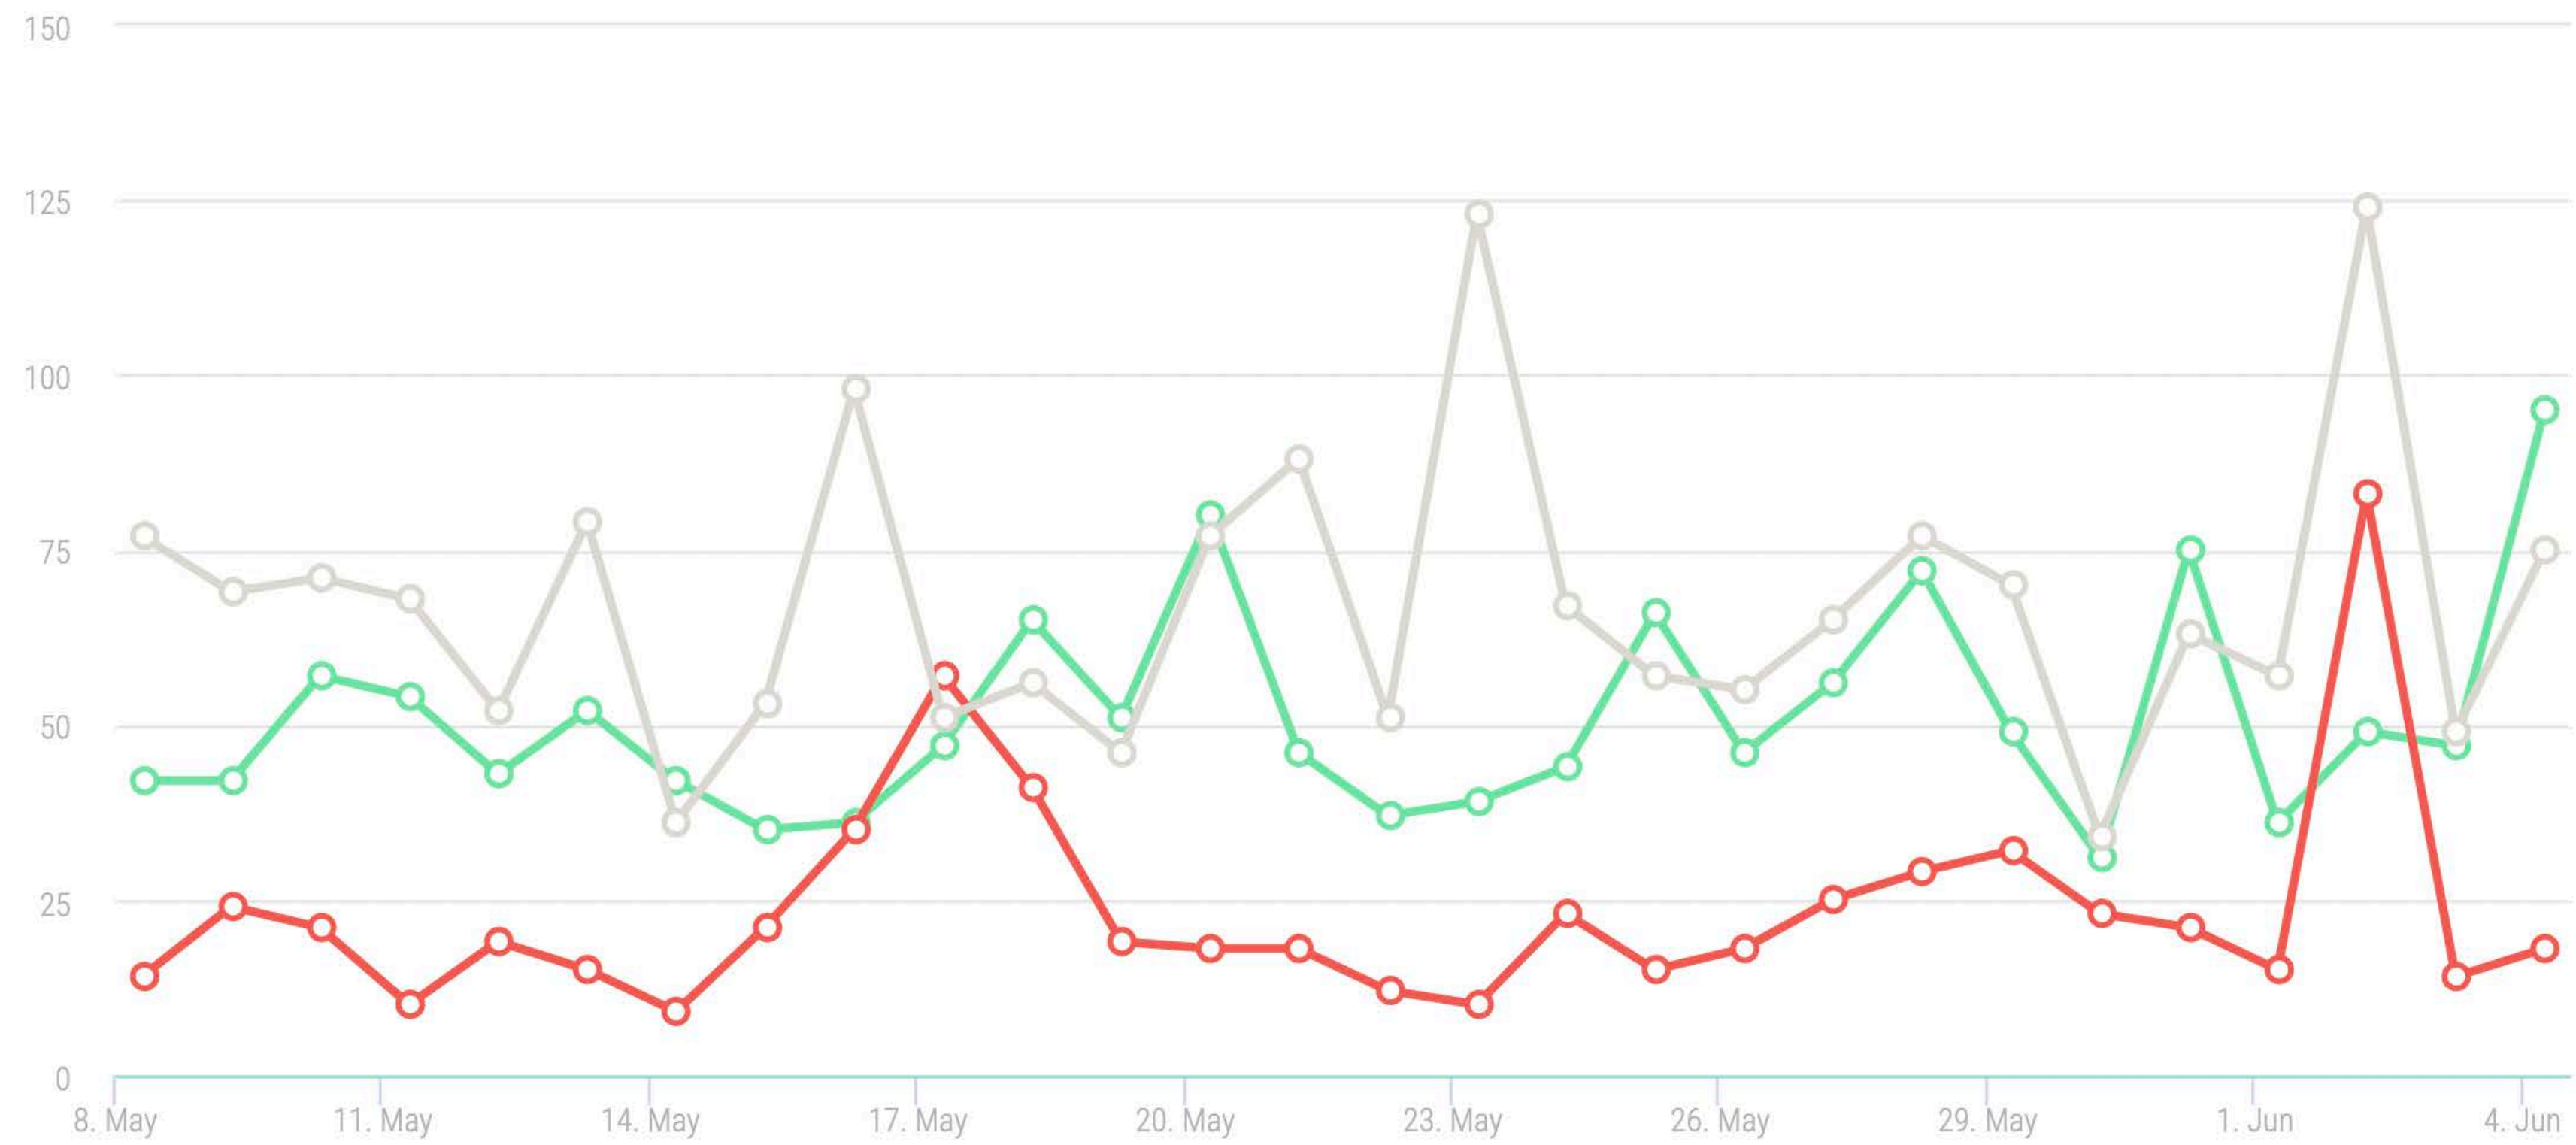

Daily Sentiment - Royal Teahouse

- Positive
- Negative
- Neutral