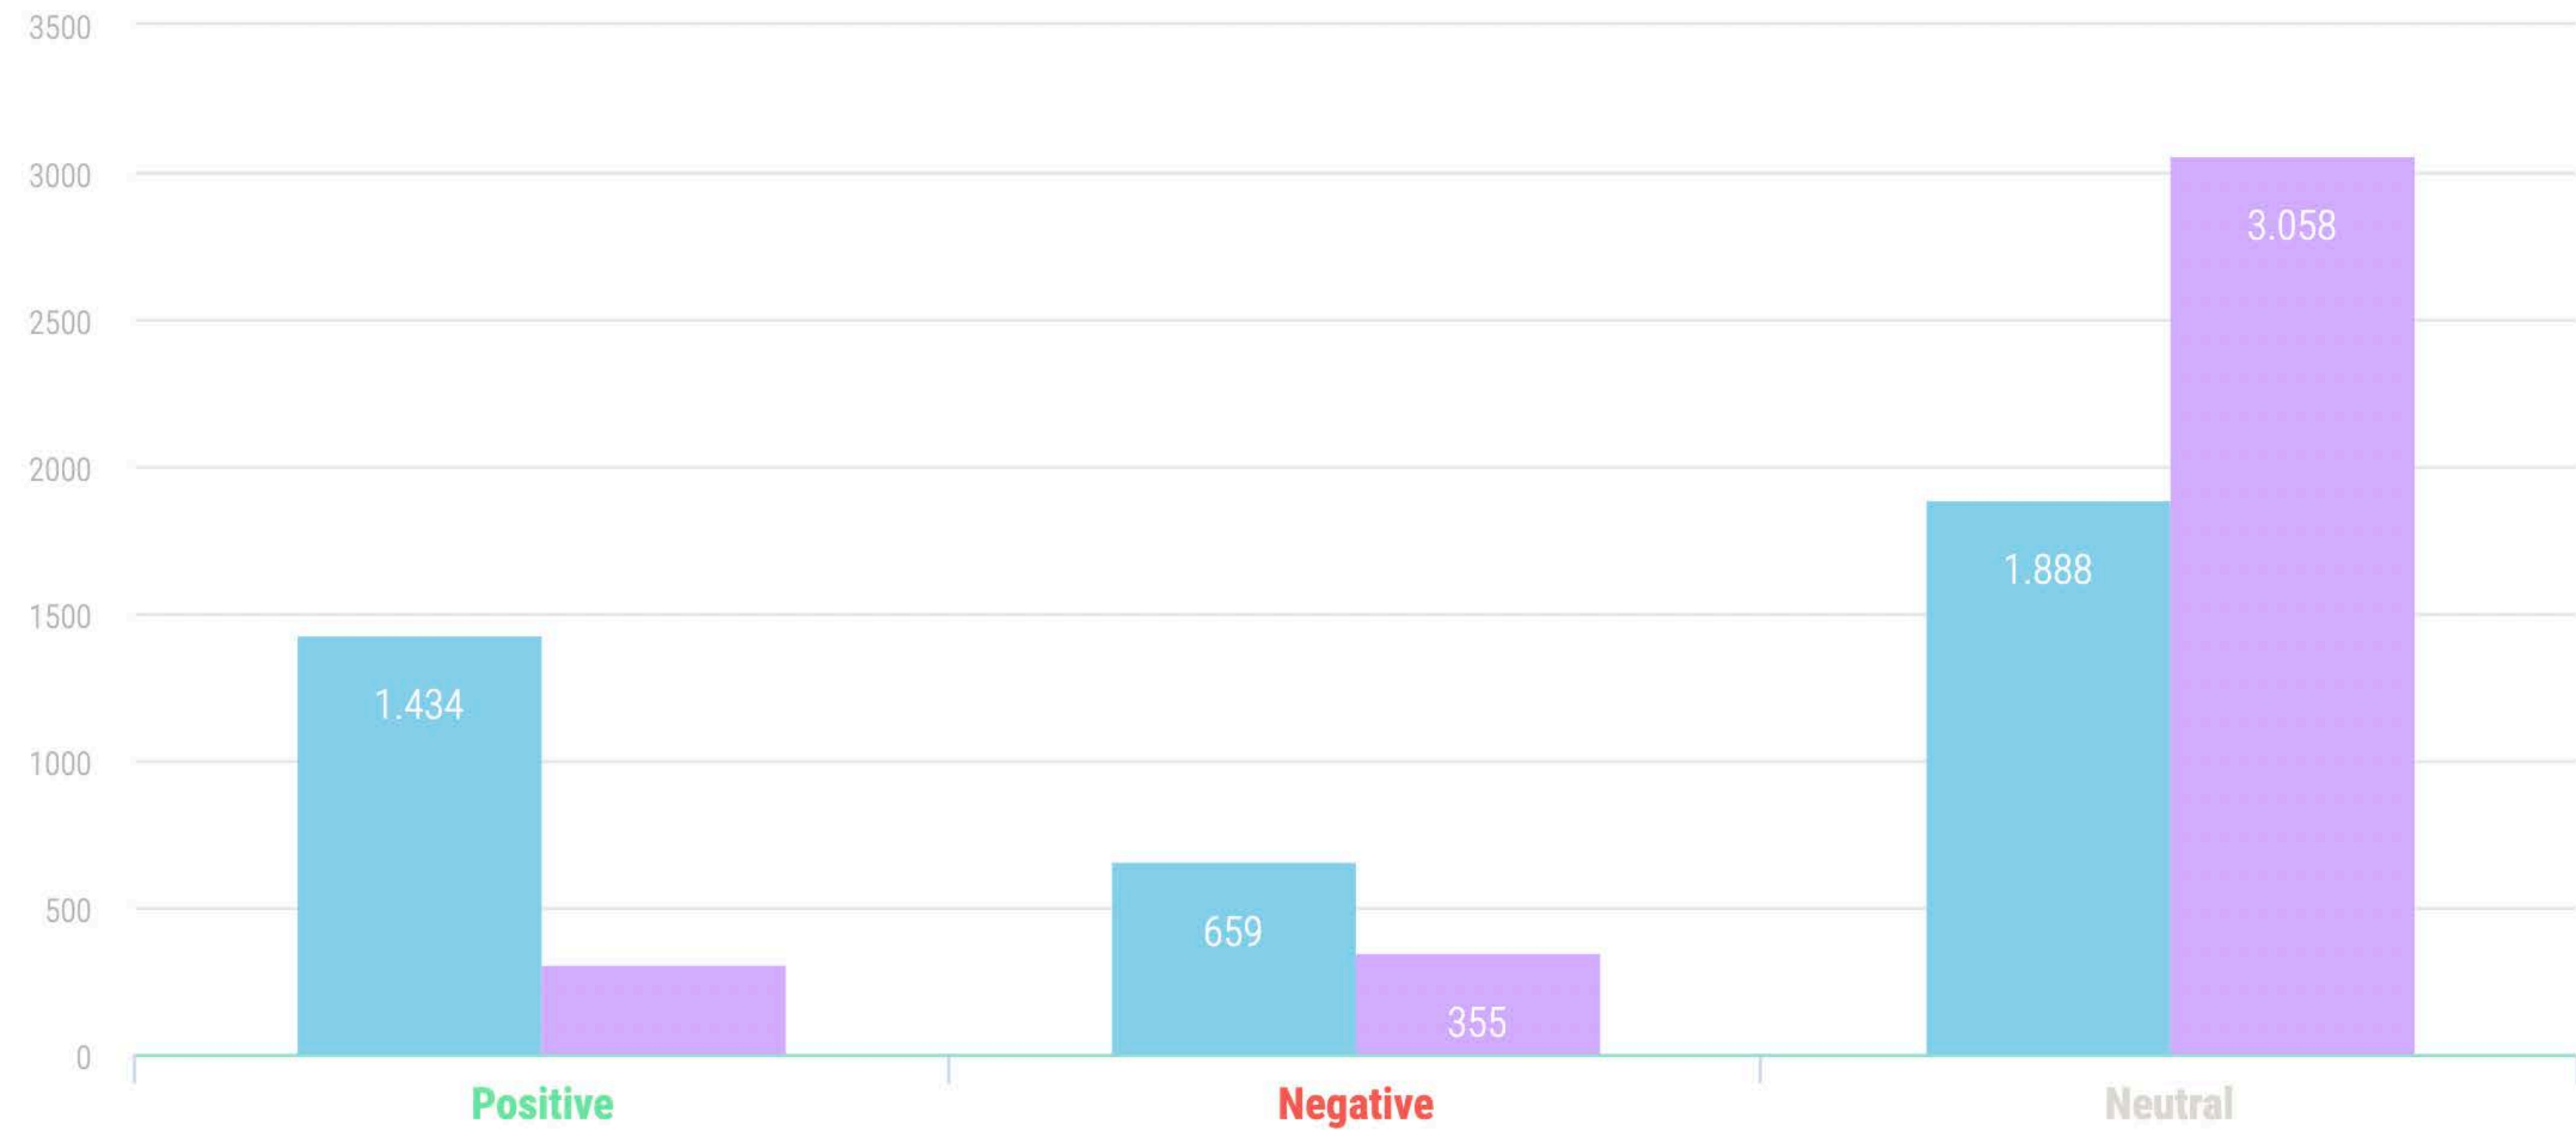

Total Mentions	Max. Daily Mentions	Min. Daily Mentions	Daily Average of Mentions
Xuxo Patisserie	3.994	256 (11.05.2022)	87 (30.05.2022)	142
Royal Teahouse	3.725	170 (20.05.2022)	102 (26.05.2022)	133

Sentiment

- Xuxo Patisserie
- Royal Teahouse