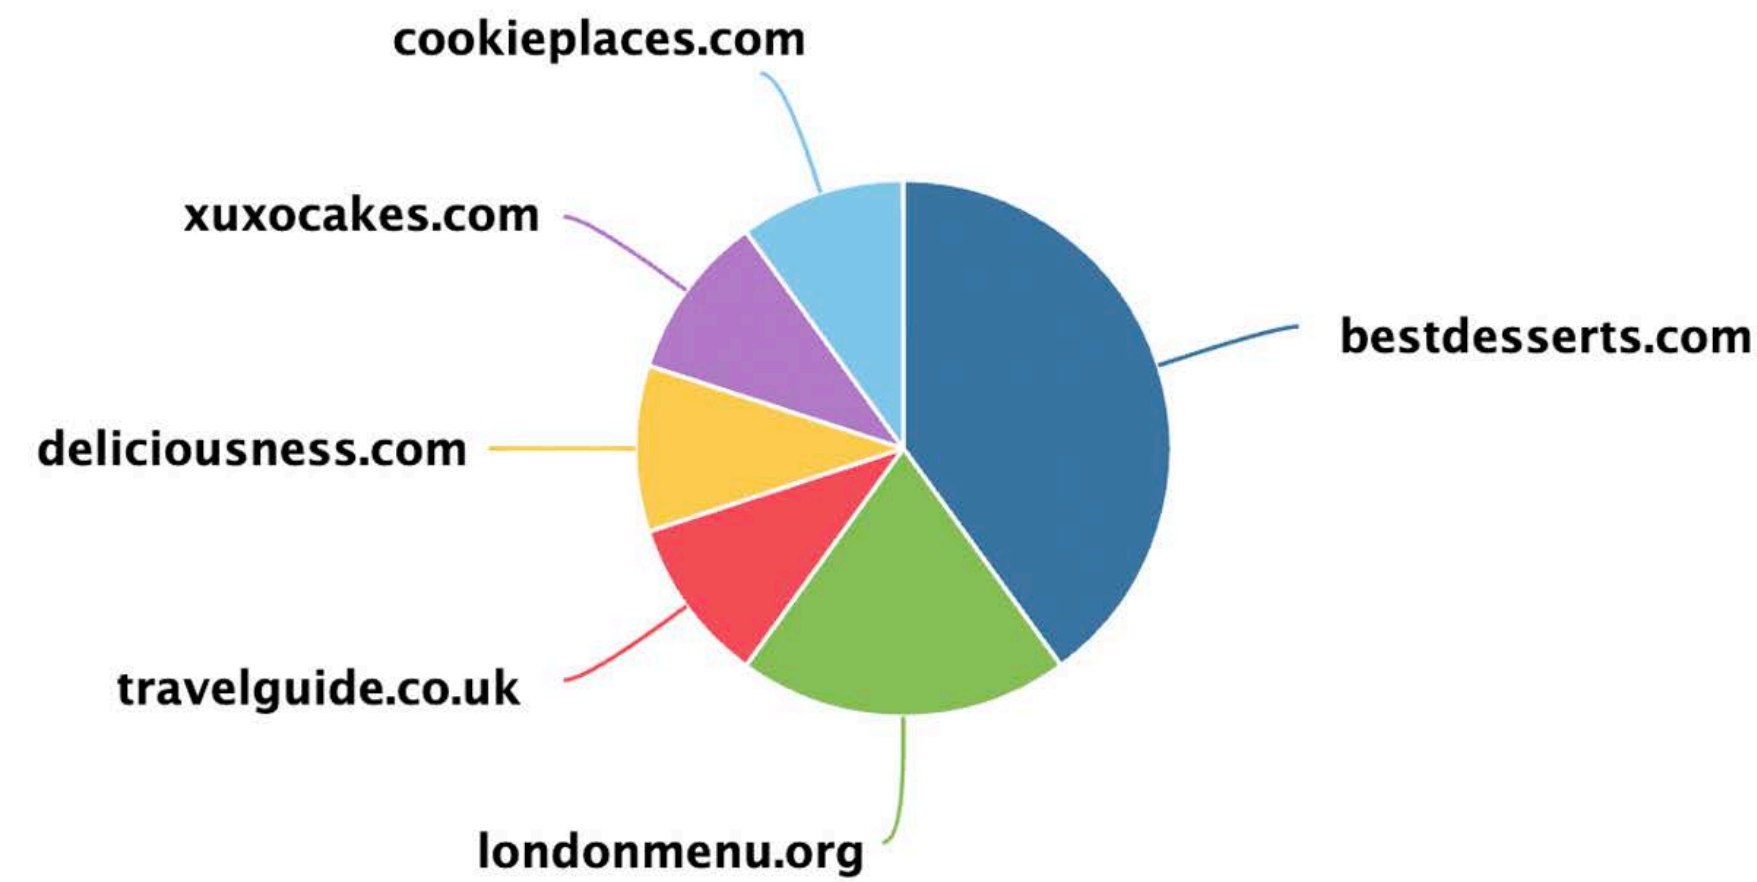

Source Distribution - Blogs - Xuxo Patisserie

● **sweetblog.com** (Total : 538)
 ● **cookietime.uk** (Total : 164)
 ● **pietime.uk** (Total : 135)
 ● **scone guide.com** (Total : 126)

Source Distribution - Blogs - Royal Teahouse

● **teablog.com** (Total : 485)
 ● **jasmin.com** (Total : 68)
 ● **royaltime.uk** (Total : 57)
 ● **ginger guide.com** (Total : 56)

Source Distribution - Web - Xuxo Patisserie

- **bestdesserts.com** (Total : 40)
- **londonmenu.org** (Total : 22)
- **travelguide.co.uk** (Total : 12)
- **deliciousness.com** (Total : 11)
- **xuxocakes.com** (Total : 13)
- **cookieplaces.com** (Total : 10)