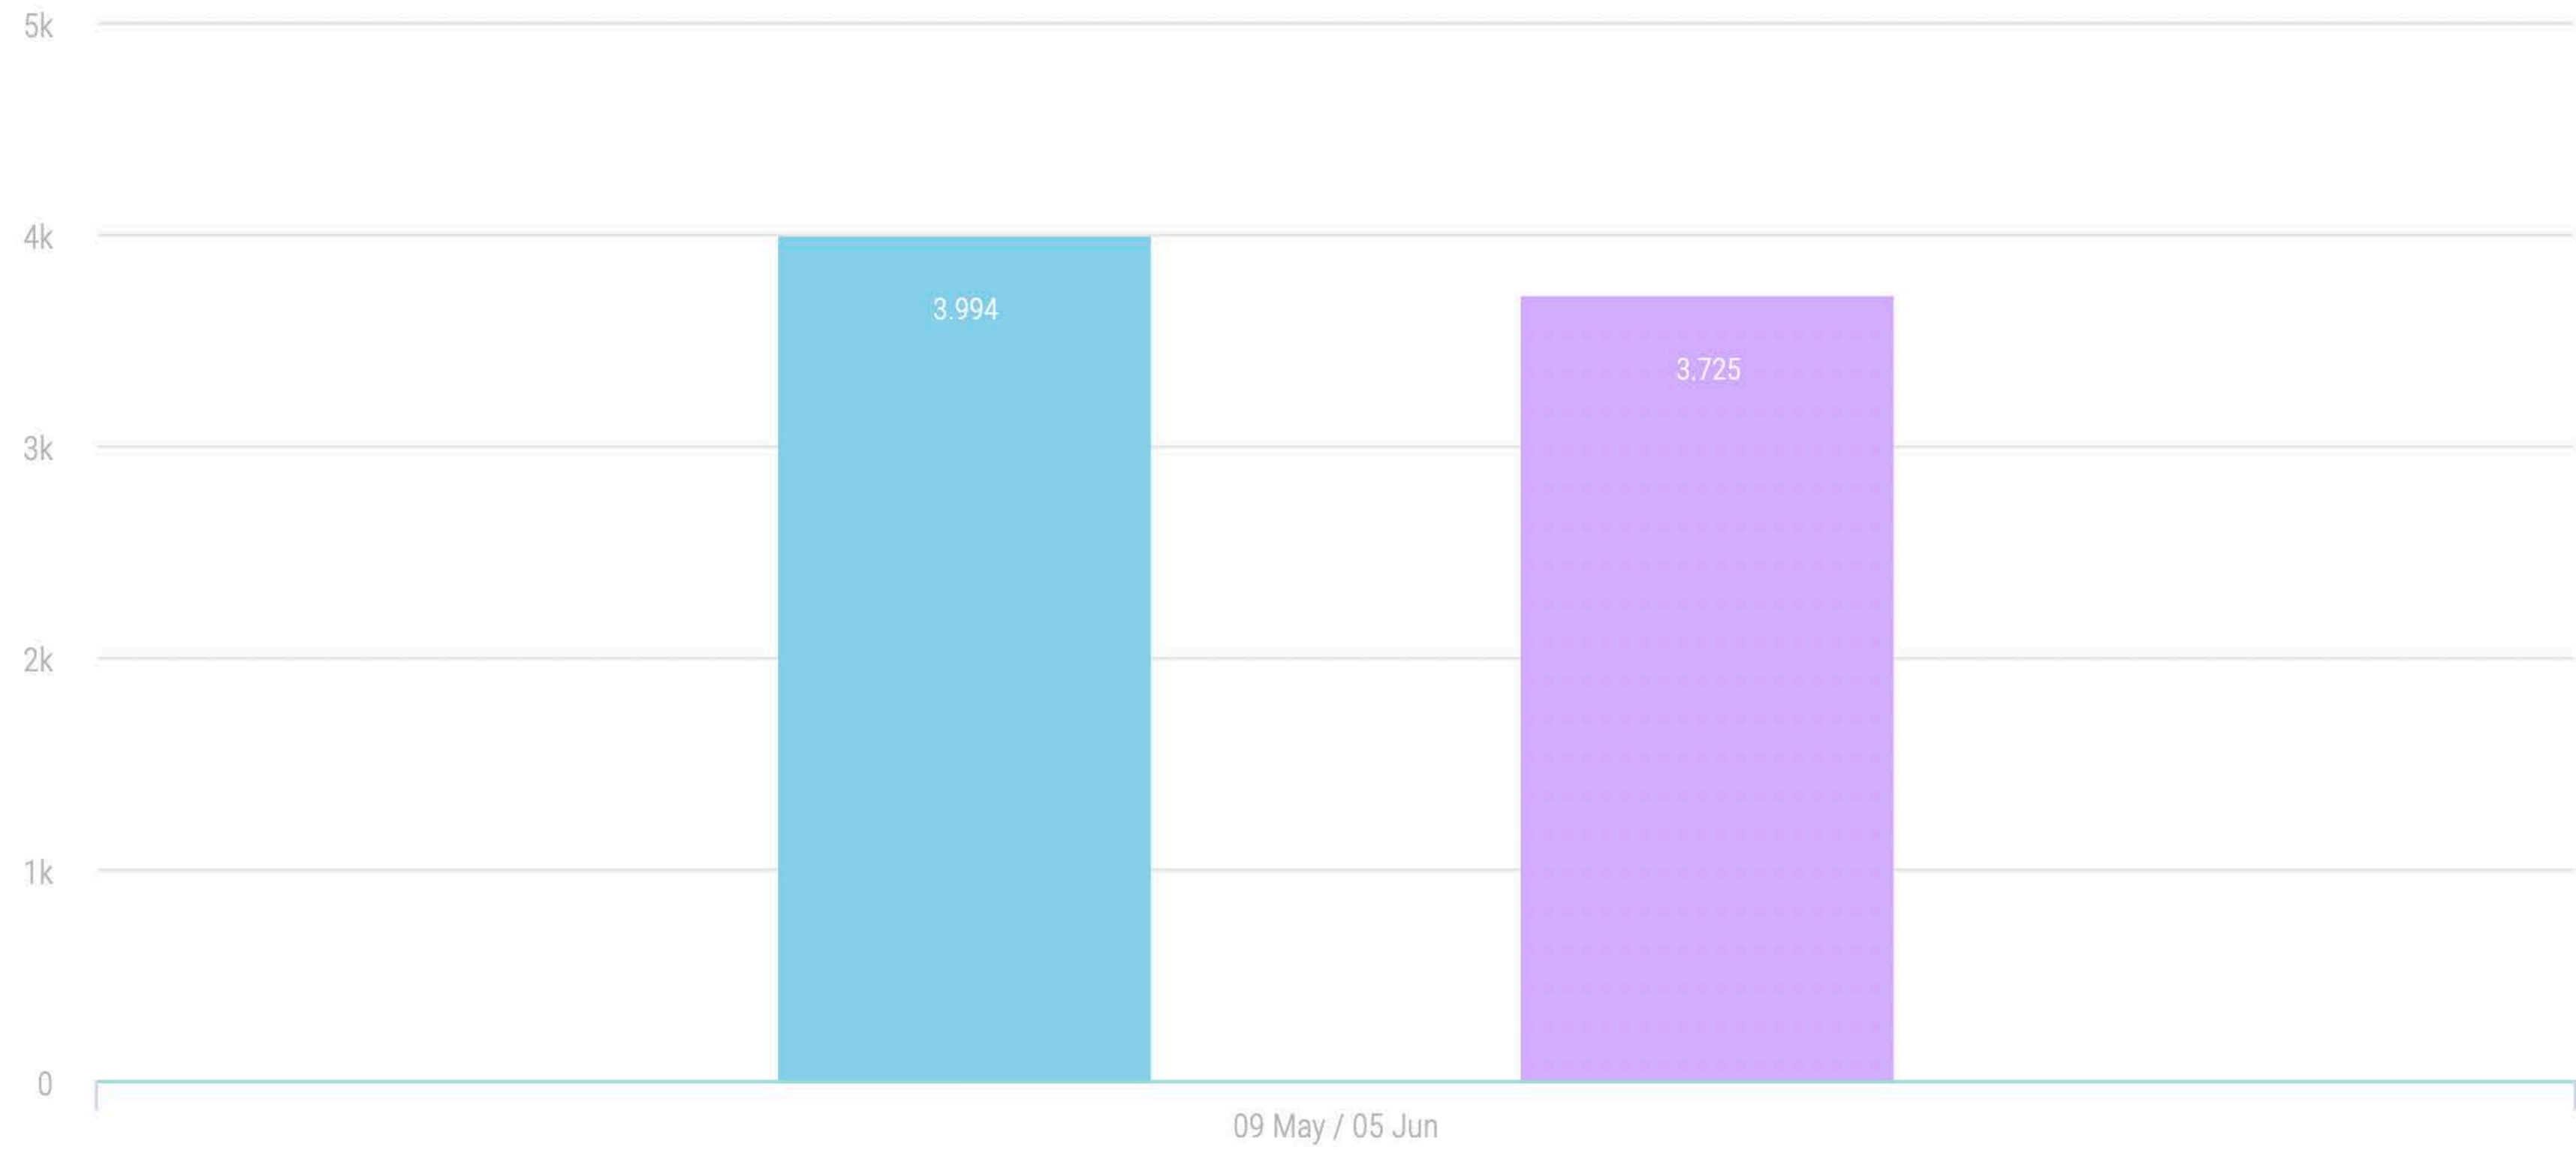

Listen | report

Xuxo Patisserie

09 May 2022 - 05 June 2022

Total Mentions

- Xuxo Patisserie
- Royal Teahouse

Daily Mentions

	Total Mentions	Max. Daily Mentions	Min. Daily Mentions	Daily Average of Mentions
 Xuxo Patisserie	3.994	256 (11.05.2022)	87 (30.05.2022)	142
 Royal Teahouse	3.725	170 (20.05.2022)	102 (26.05.2022)	133