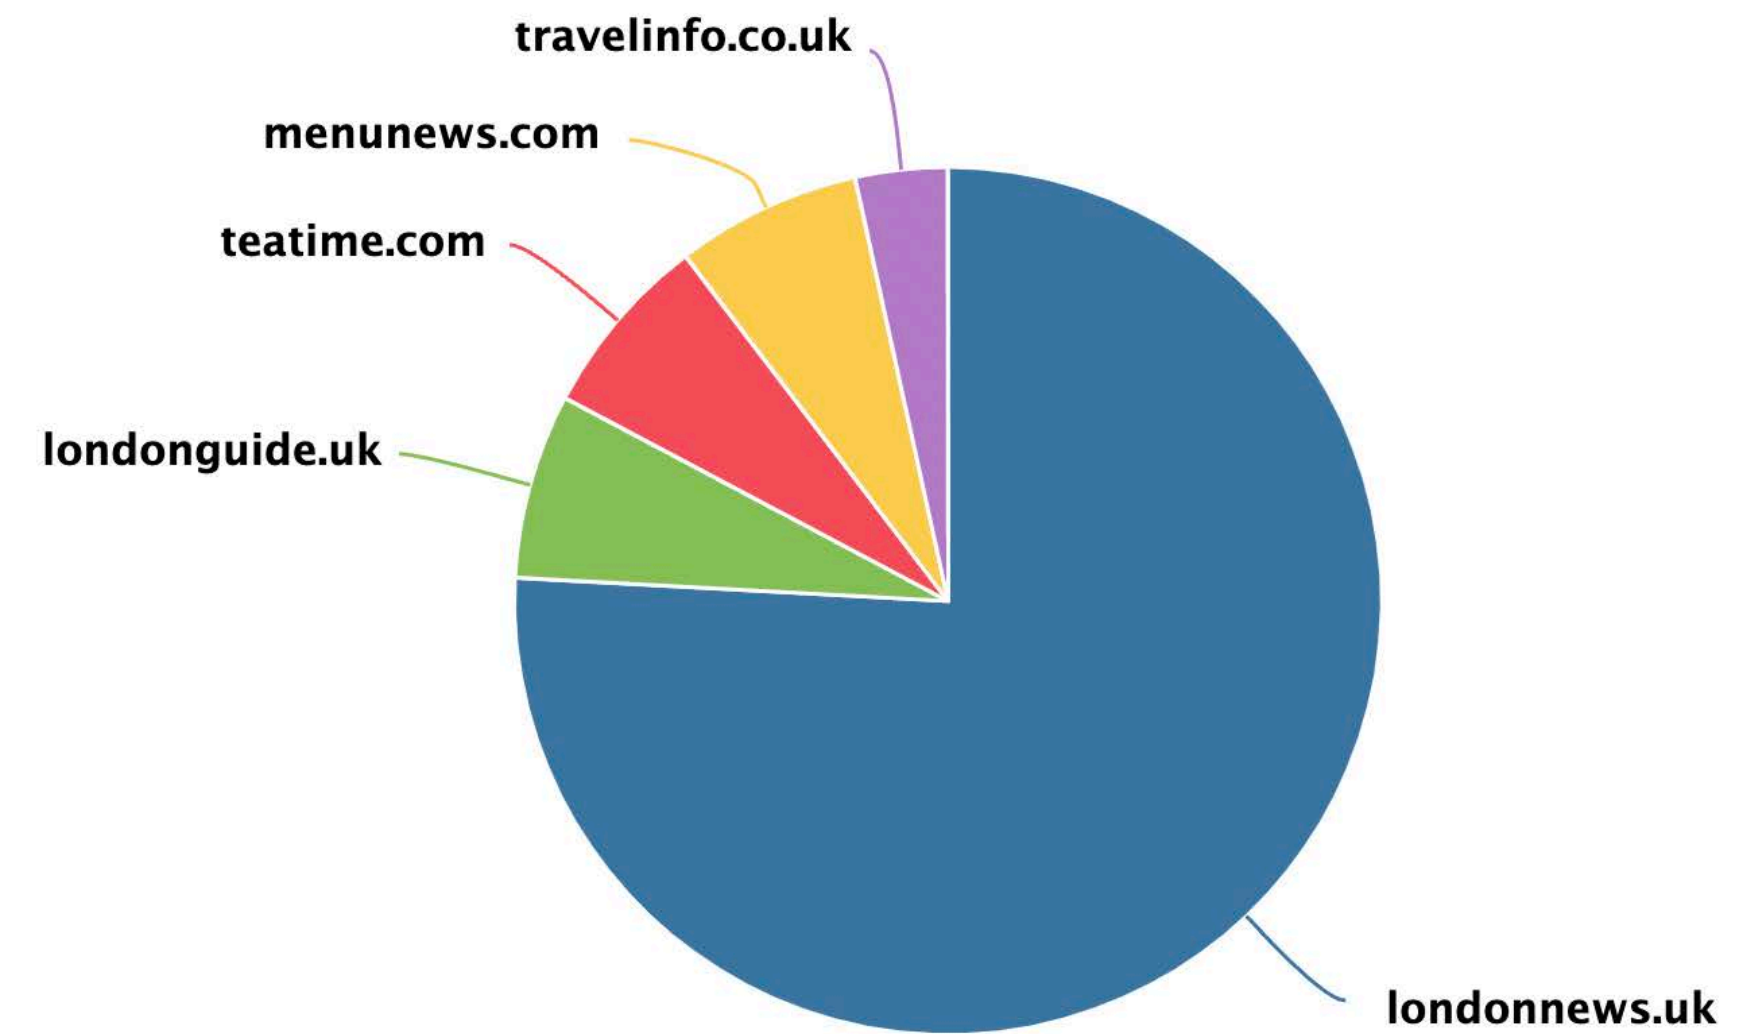

● Royal Teahouse

Source Distribution - Social Media - Xuxo Patisserie

Source Distribution - Social Media - Royal Teahouse

Source Distribution - News - Xuxo Patisserie

- **londonguide.co.uk** (Total : 10)
- **londonnews.com** (Total : 10)
- **sweetarticles.org** (Total : 10)
- **londonreview.com** (Total : 10)
- **cookiepiece.com** (Total : 10)
- **patisserie.com** (Total : 10)

Source Distribution - News - Royal Teahouse

- **londonnews.uk** (Total : 22)
- **londonguide.uk** (Total : 2)
- **teatime.com** (Total : 2)
- **menunews.com** (Total : 2)
- **travelinfo.co.uk** (Total : 1)