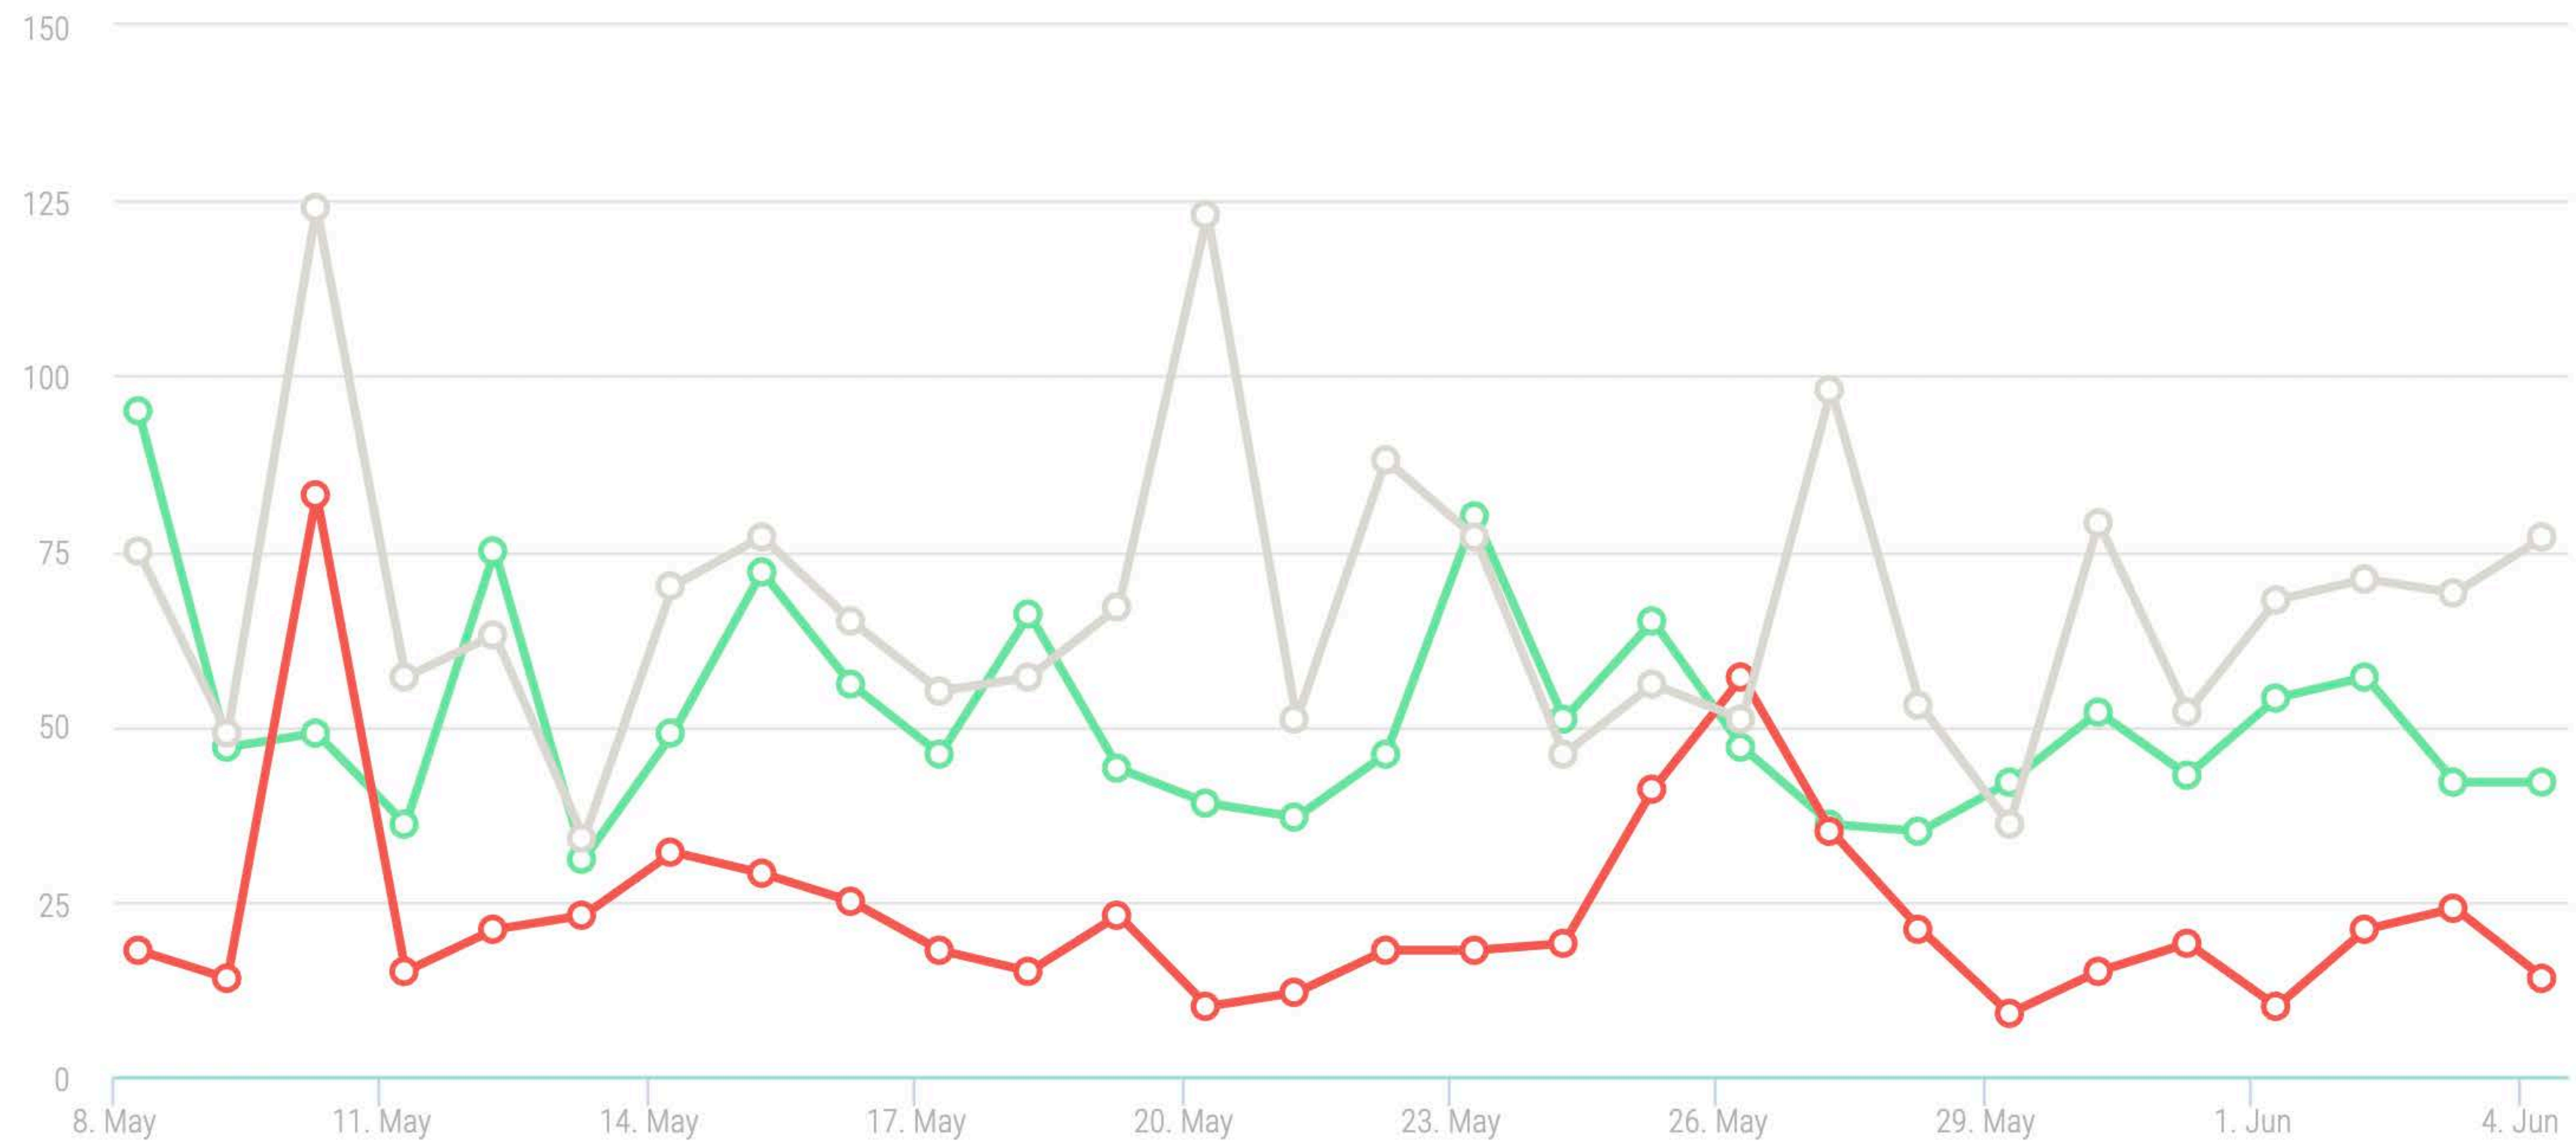

Daily Sentiment - Xuxo Patisserie

- Positive
- Negative
- Neutral