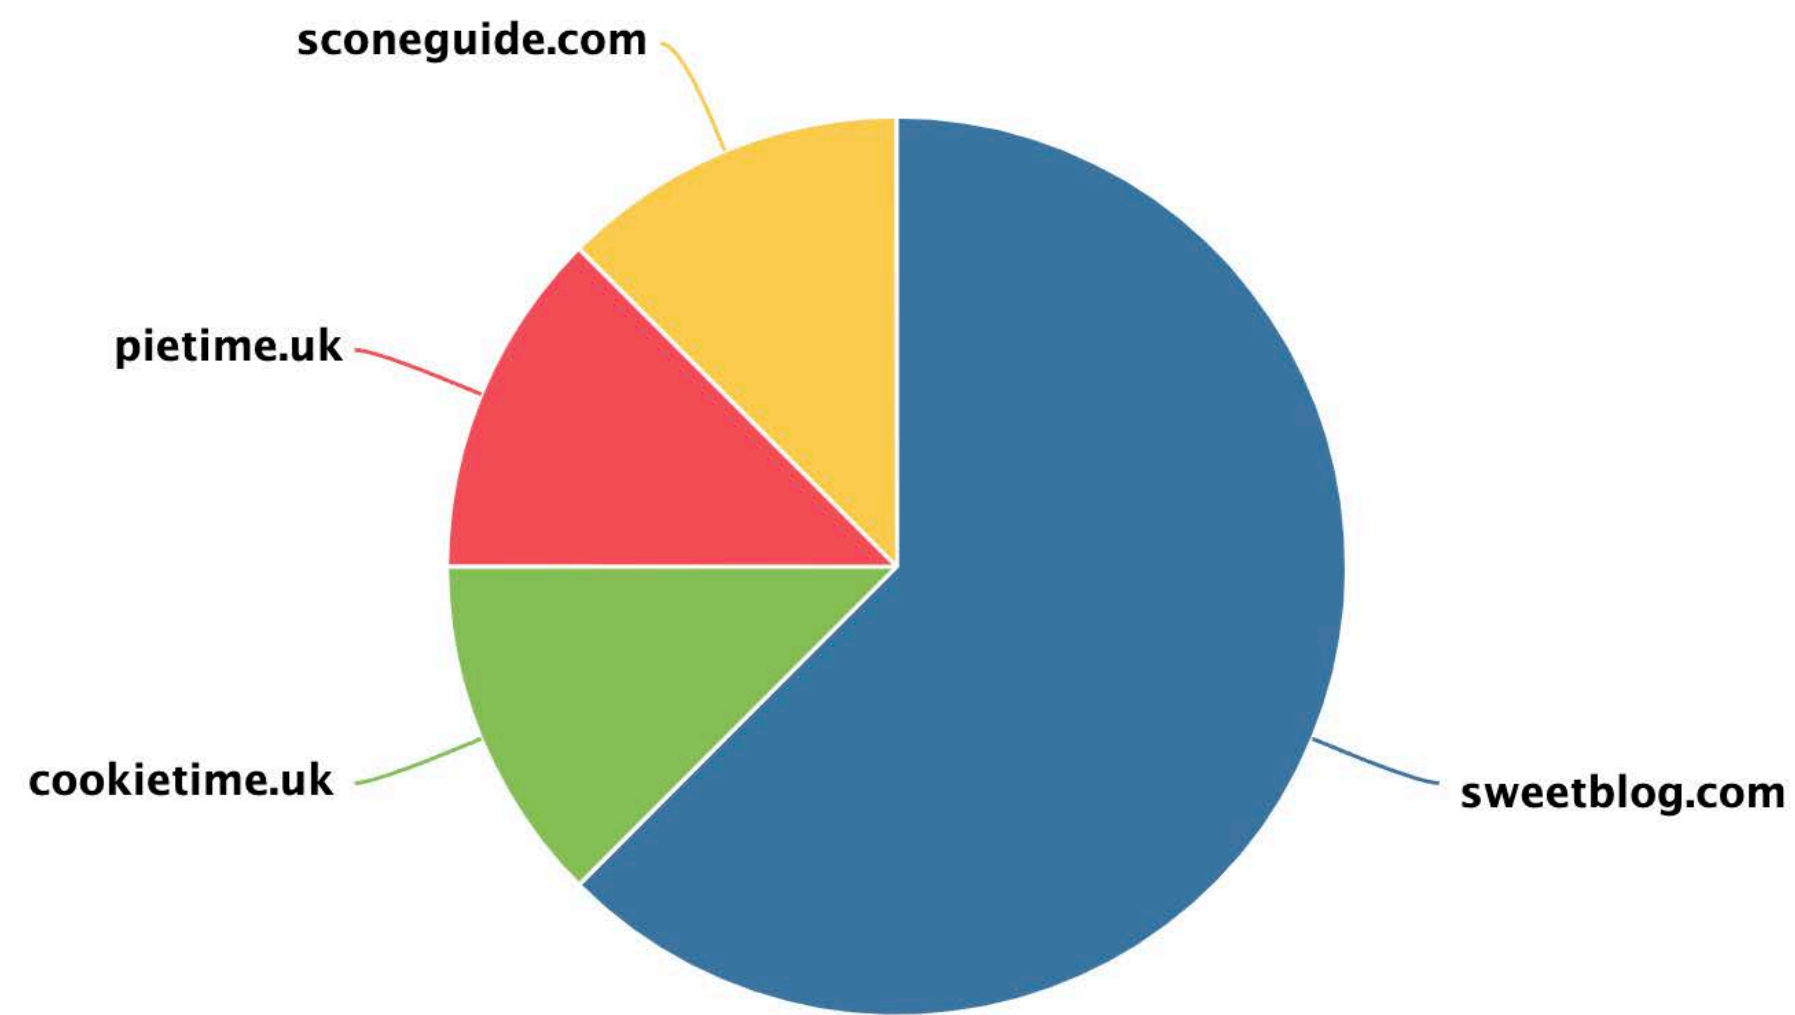

Source Distribution - Blogs - Xuxo Patisserie

● **sweetblog.com** (Total : 538)
● **cookietime.uk** (Total : 164)
● **pietime.uk** (Total : 135)
● **scone guide.com** (Total : 126)