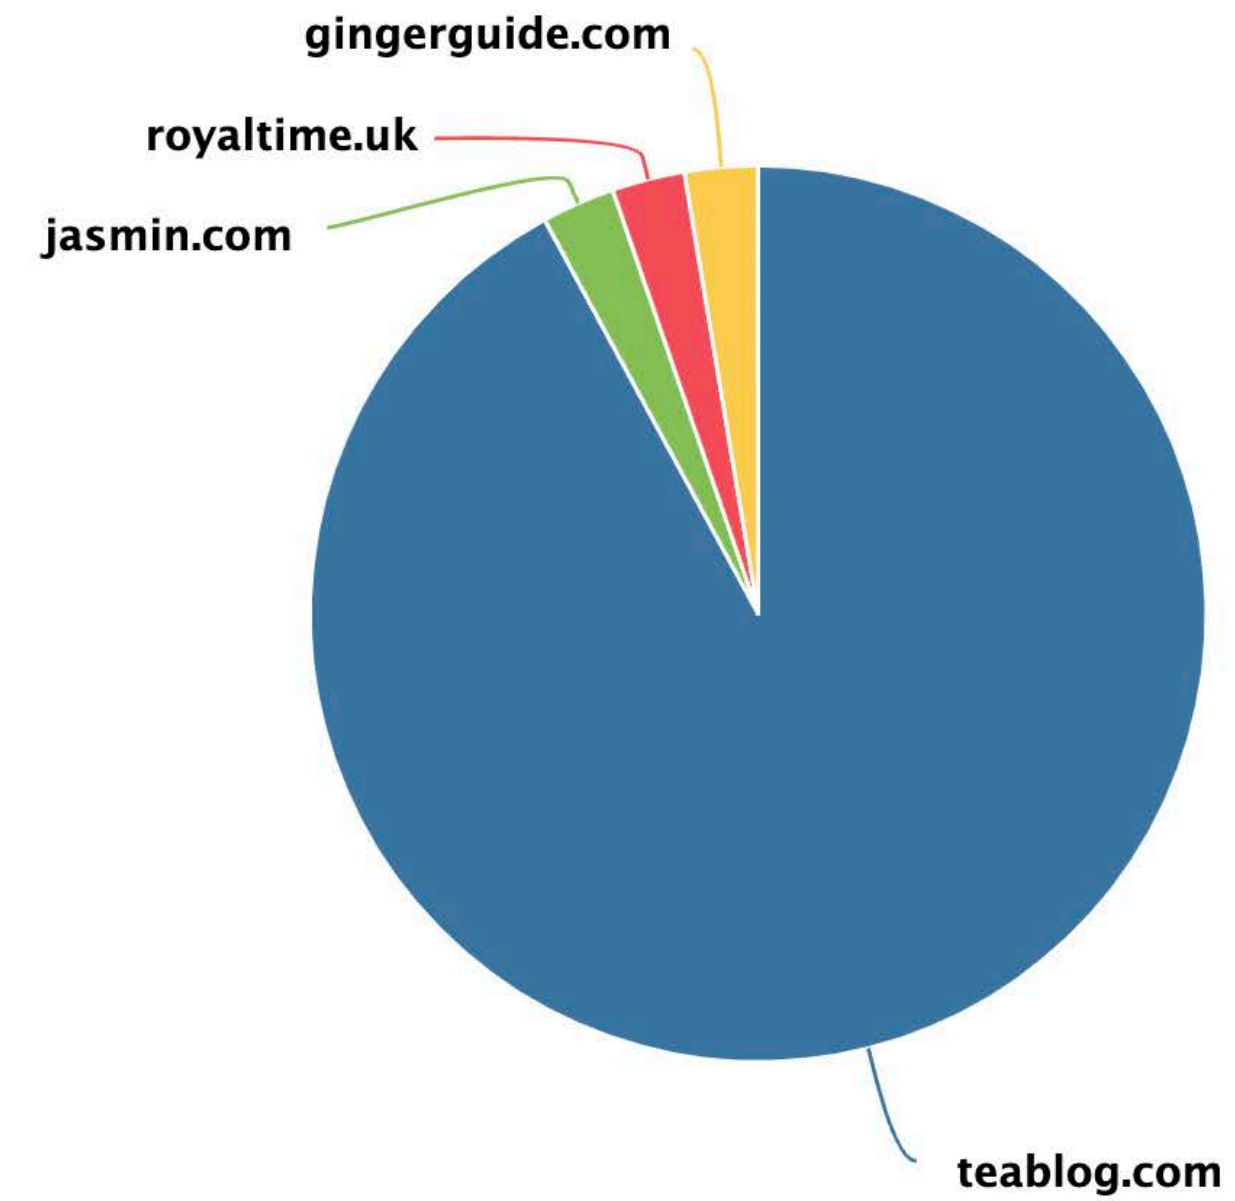

Source Distribution - News - Royal Teahouse

- **londonnews.uk** (Total : 22)
- **londonguide.uk** (Total : 2)
- **teatime.com** (Total : 2)
- **menunews.com** (Total : 2)
- **travelinfo.co.uk** (Total : 1)

Source Distribution - Blogs - Xuxo Patisserie

● **sweetblog.com** (Total : 538)
 ● **cookietime.uk** (Total : 164)
 ● **pietime.uk** (Total : 135)
 ● **scone guide.com** (Total : 126)

Source Distribution - Blogs - Royal Teahouse

● **teablog.com** (Total : 485)
 ● **jasmin.com** (Total : 68)
 ● **royaltime.uk** (Total : 57)
 ● **ginger guide.com** (Total : 56)

Source Distribution - Web - Xuxo Patisserie

- **bestdesserts.com** (Total : 40)
- **londonmenu.org** (Total : 22)
- **travelguide.co.uk** (Total : 12)
- **deliciousness.com** (Total : 11)
- **xuxocakes.com** (Total : 13)
- **cookieplaces.com** (Total : 10)