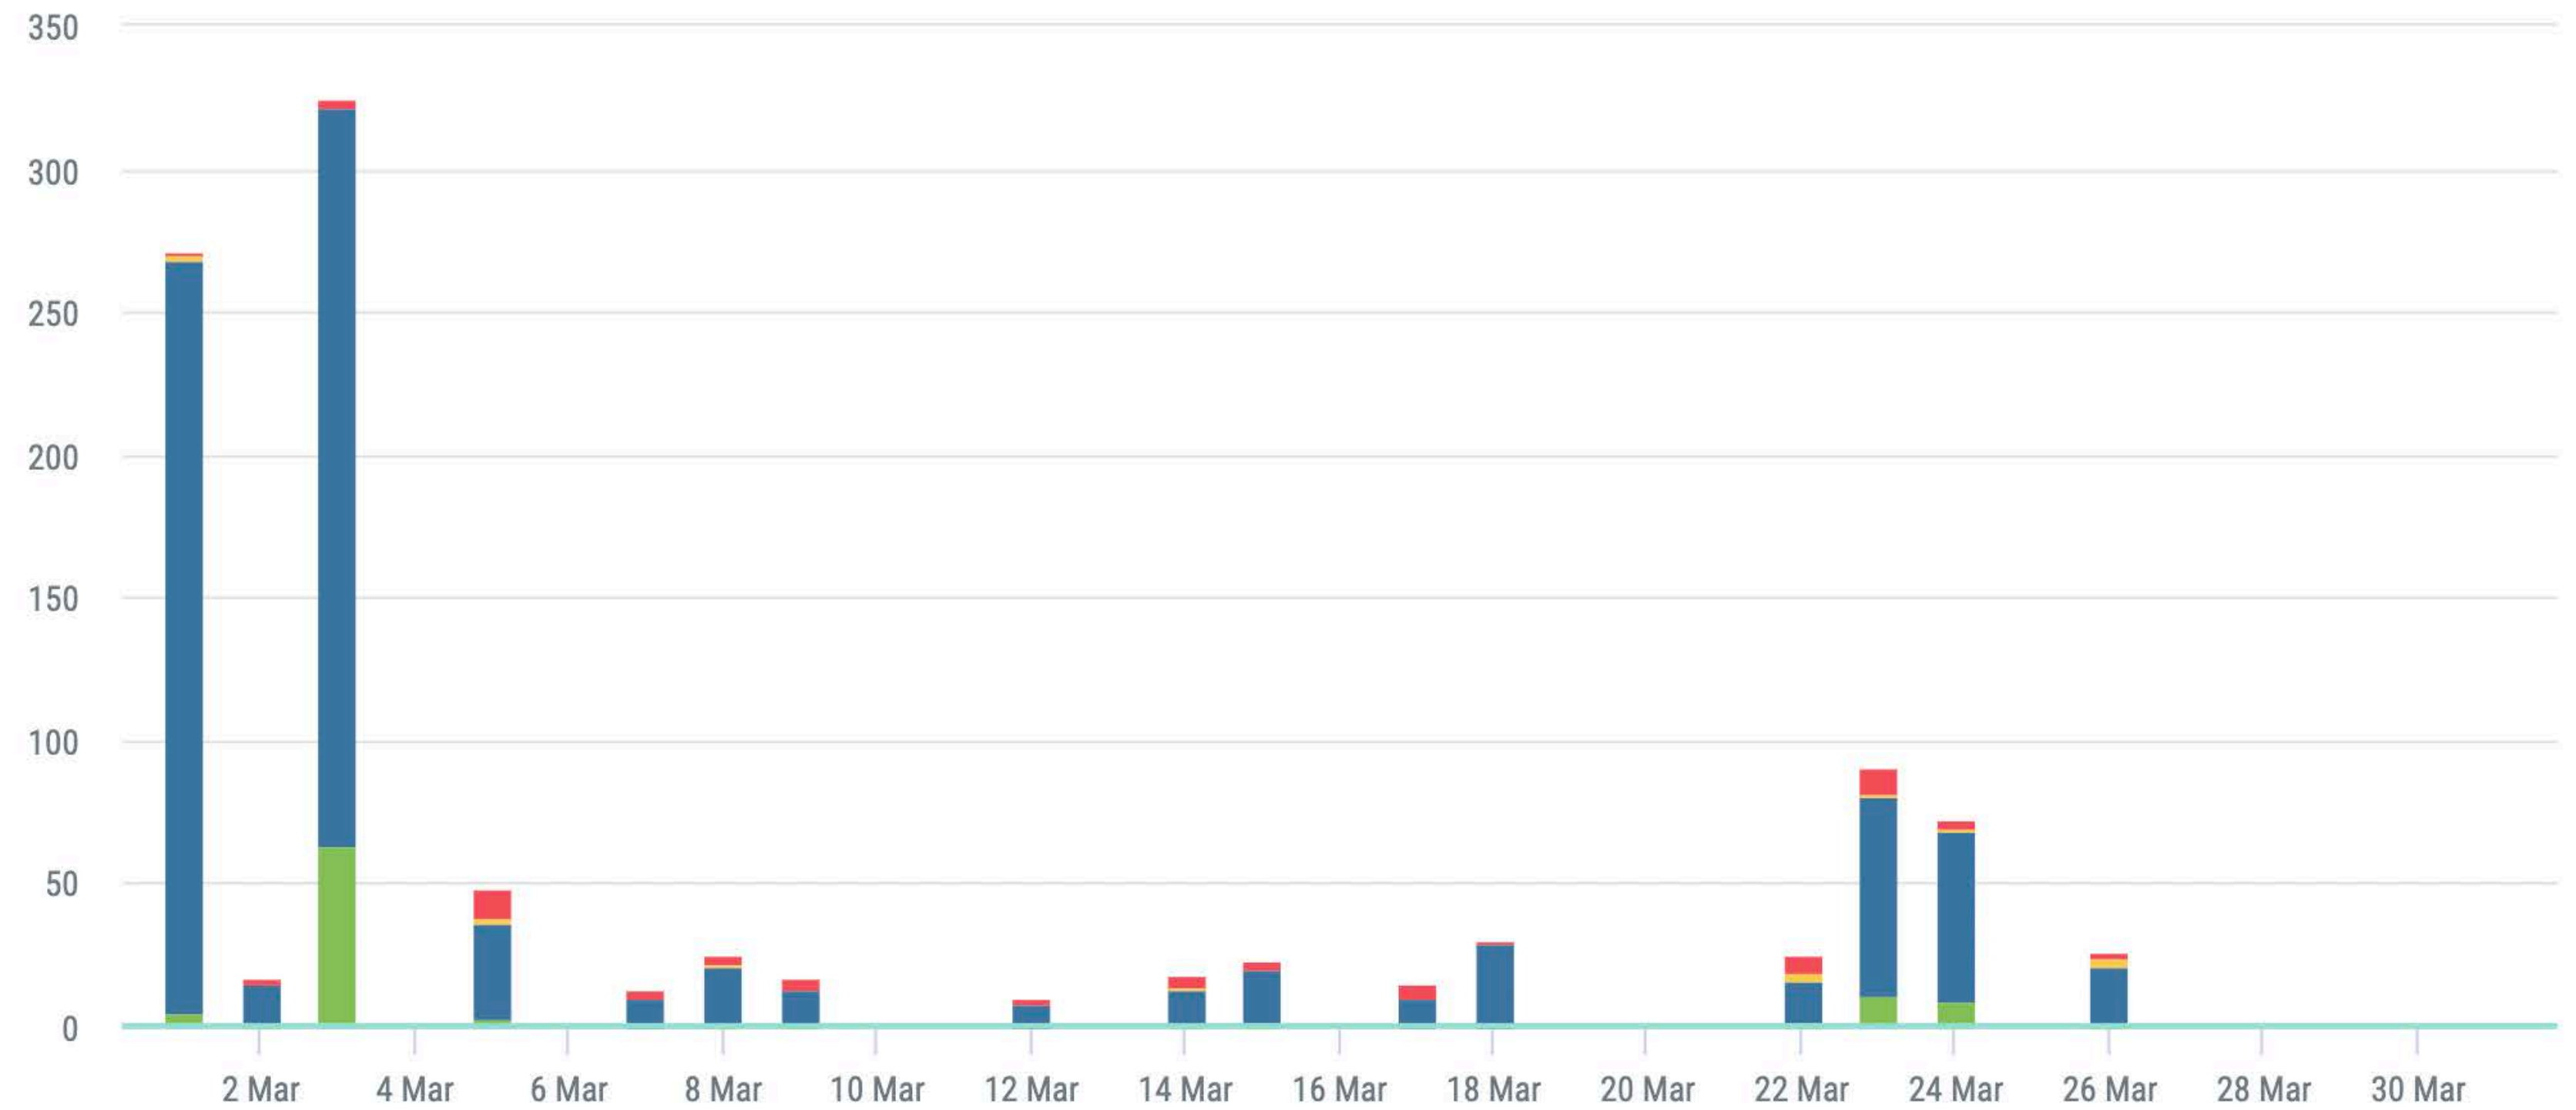

Reaction Types - Jan's Bistro