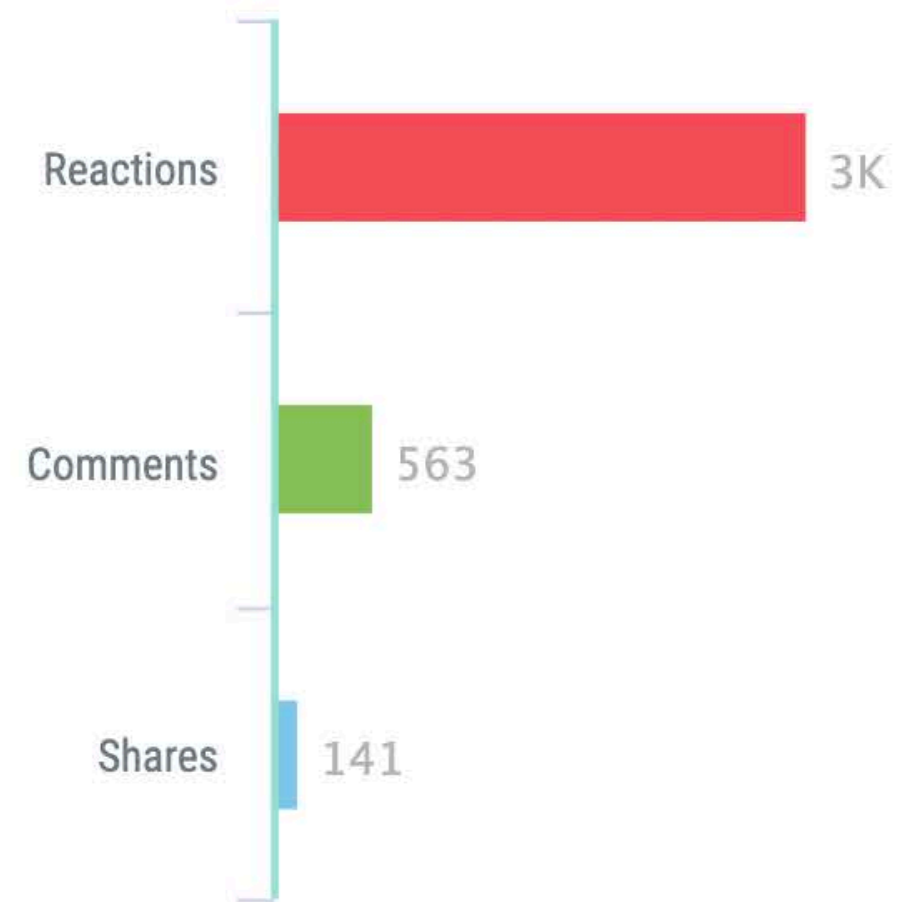

Interaction Types - Royal Teahouse