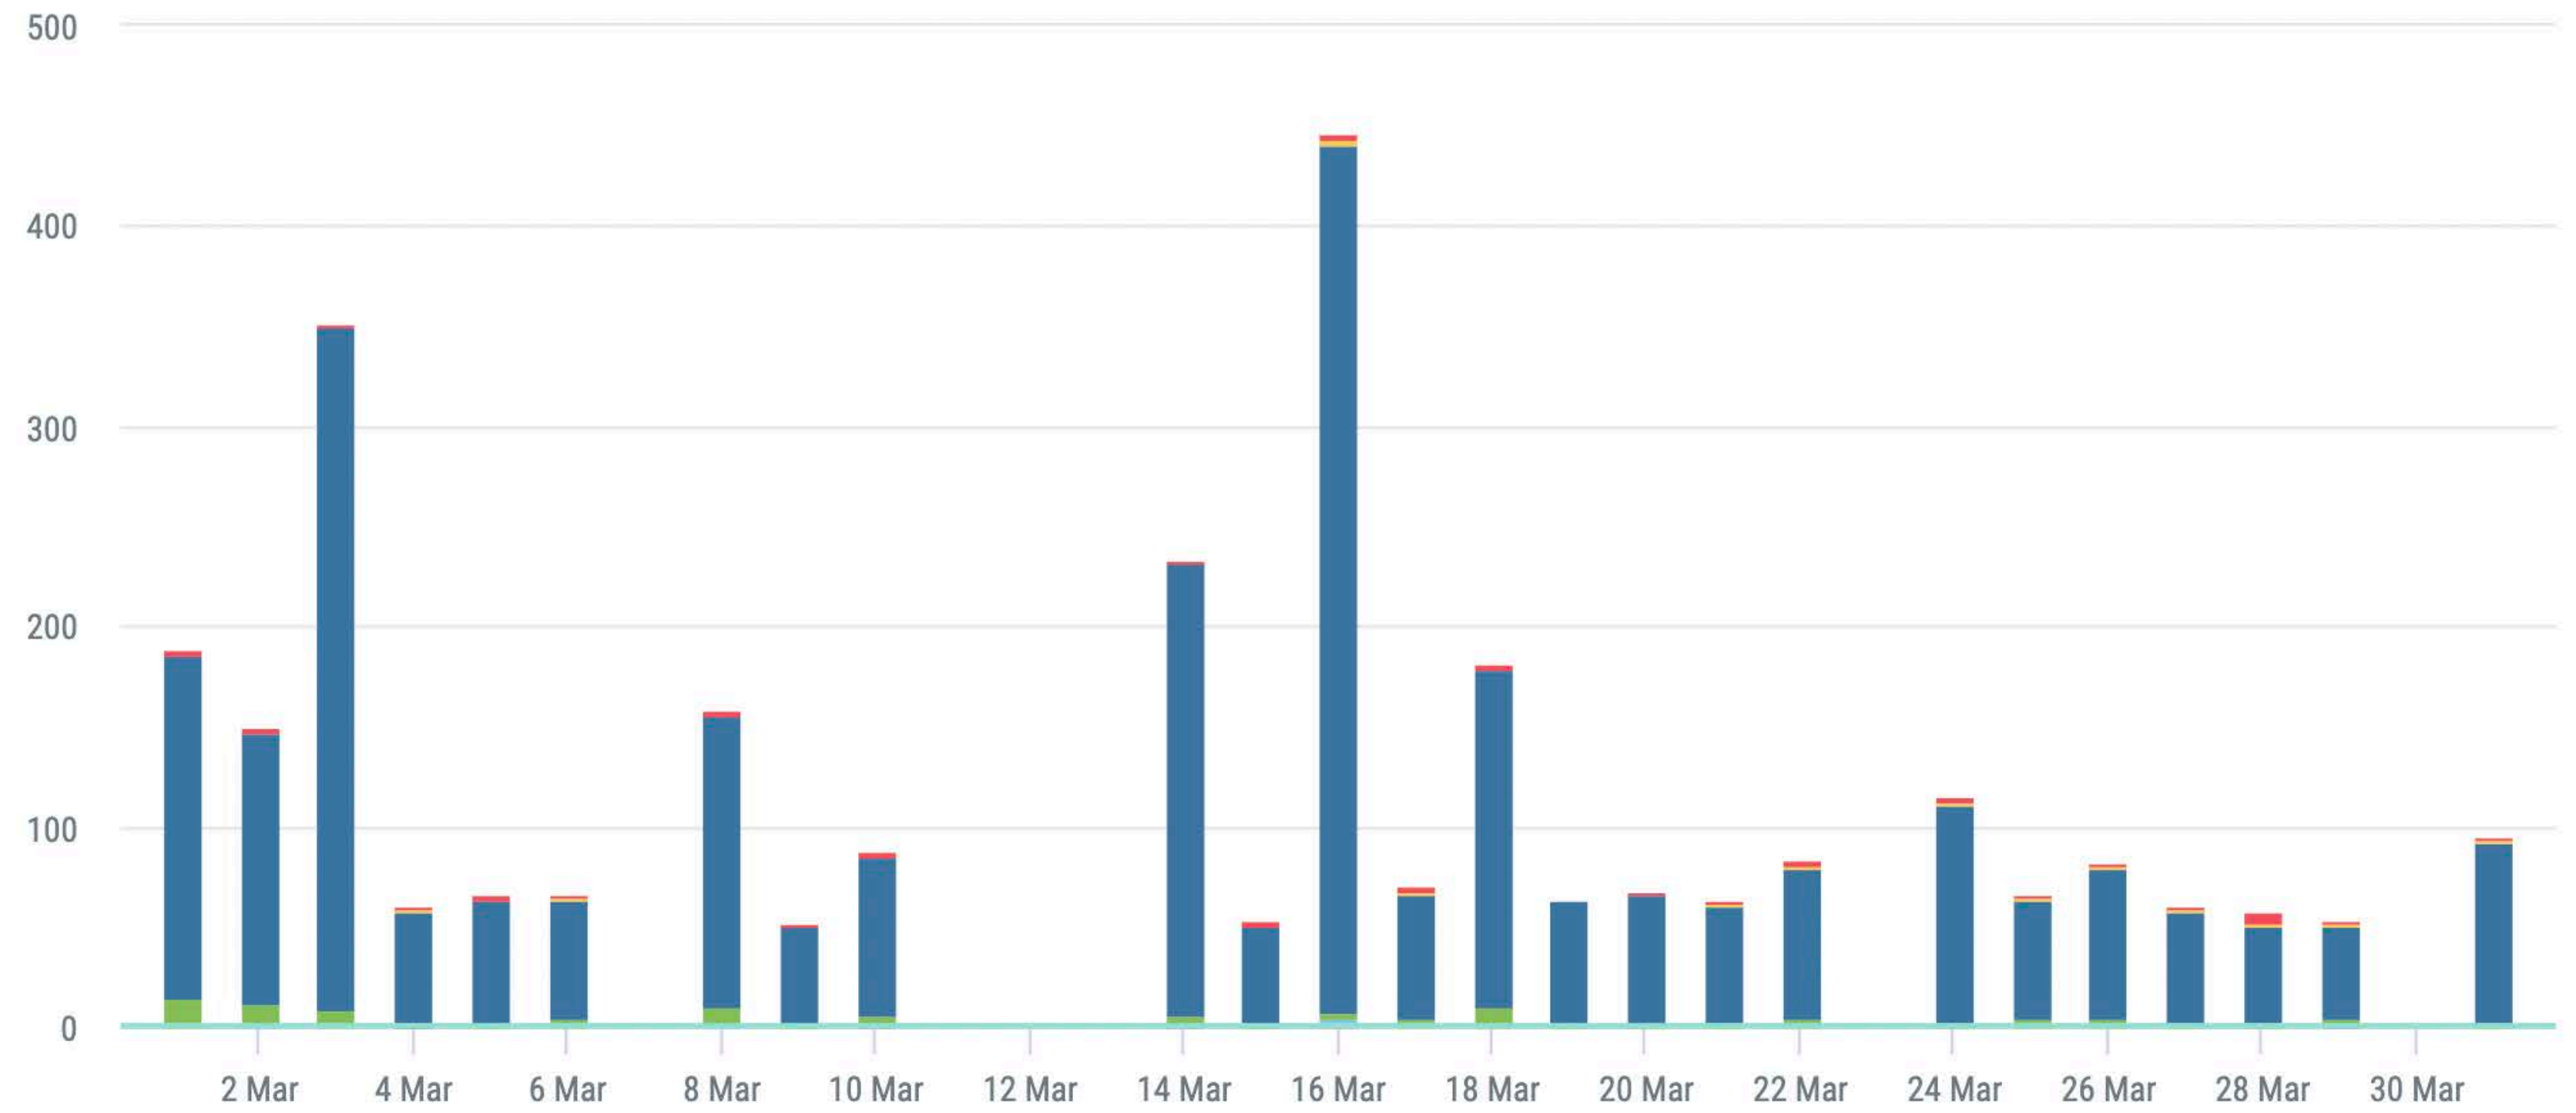

Reaction Types - Royal Teahouse