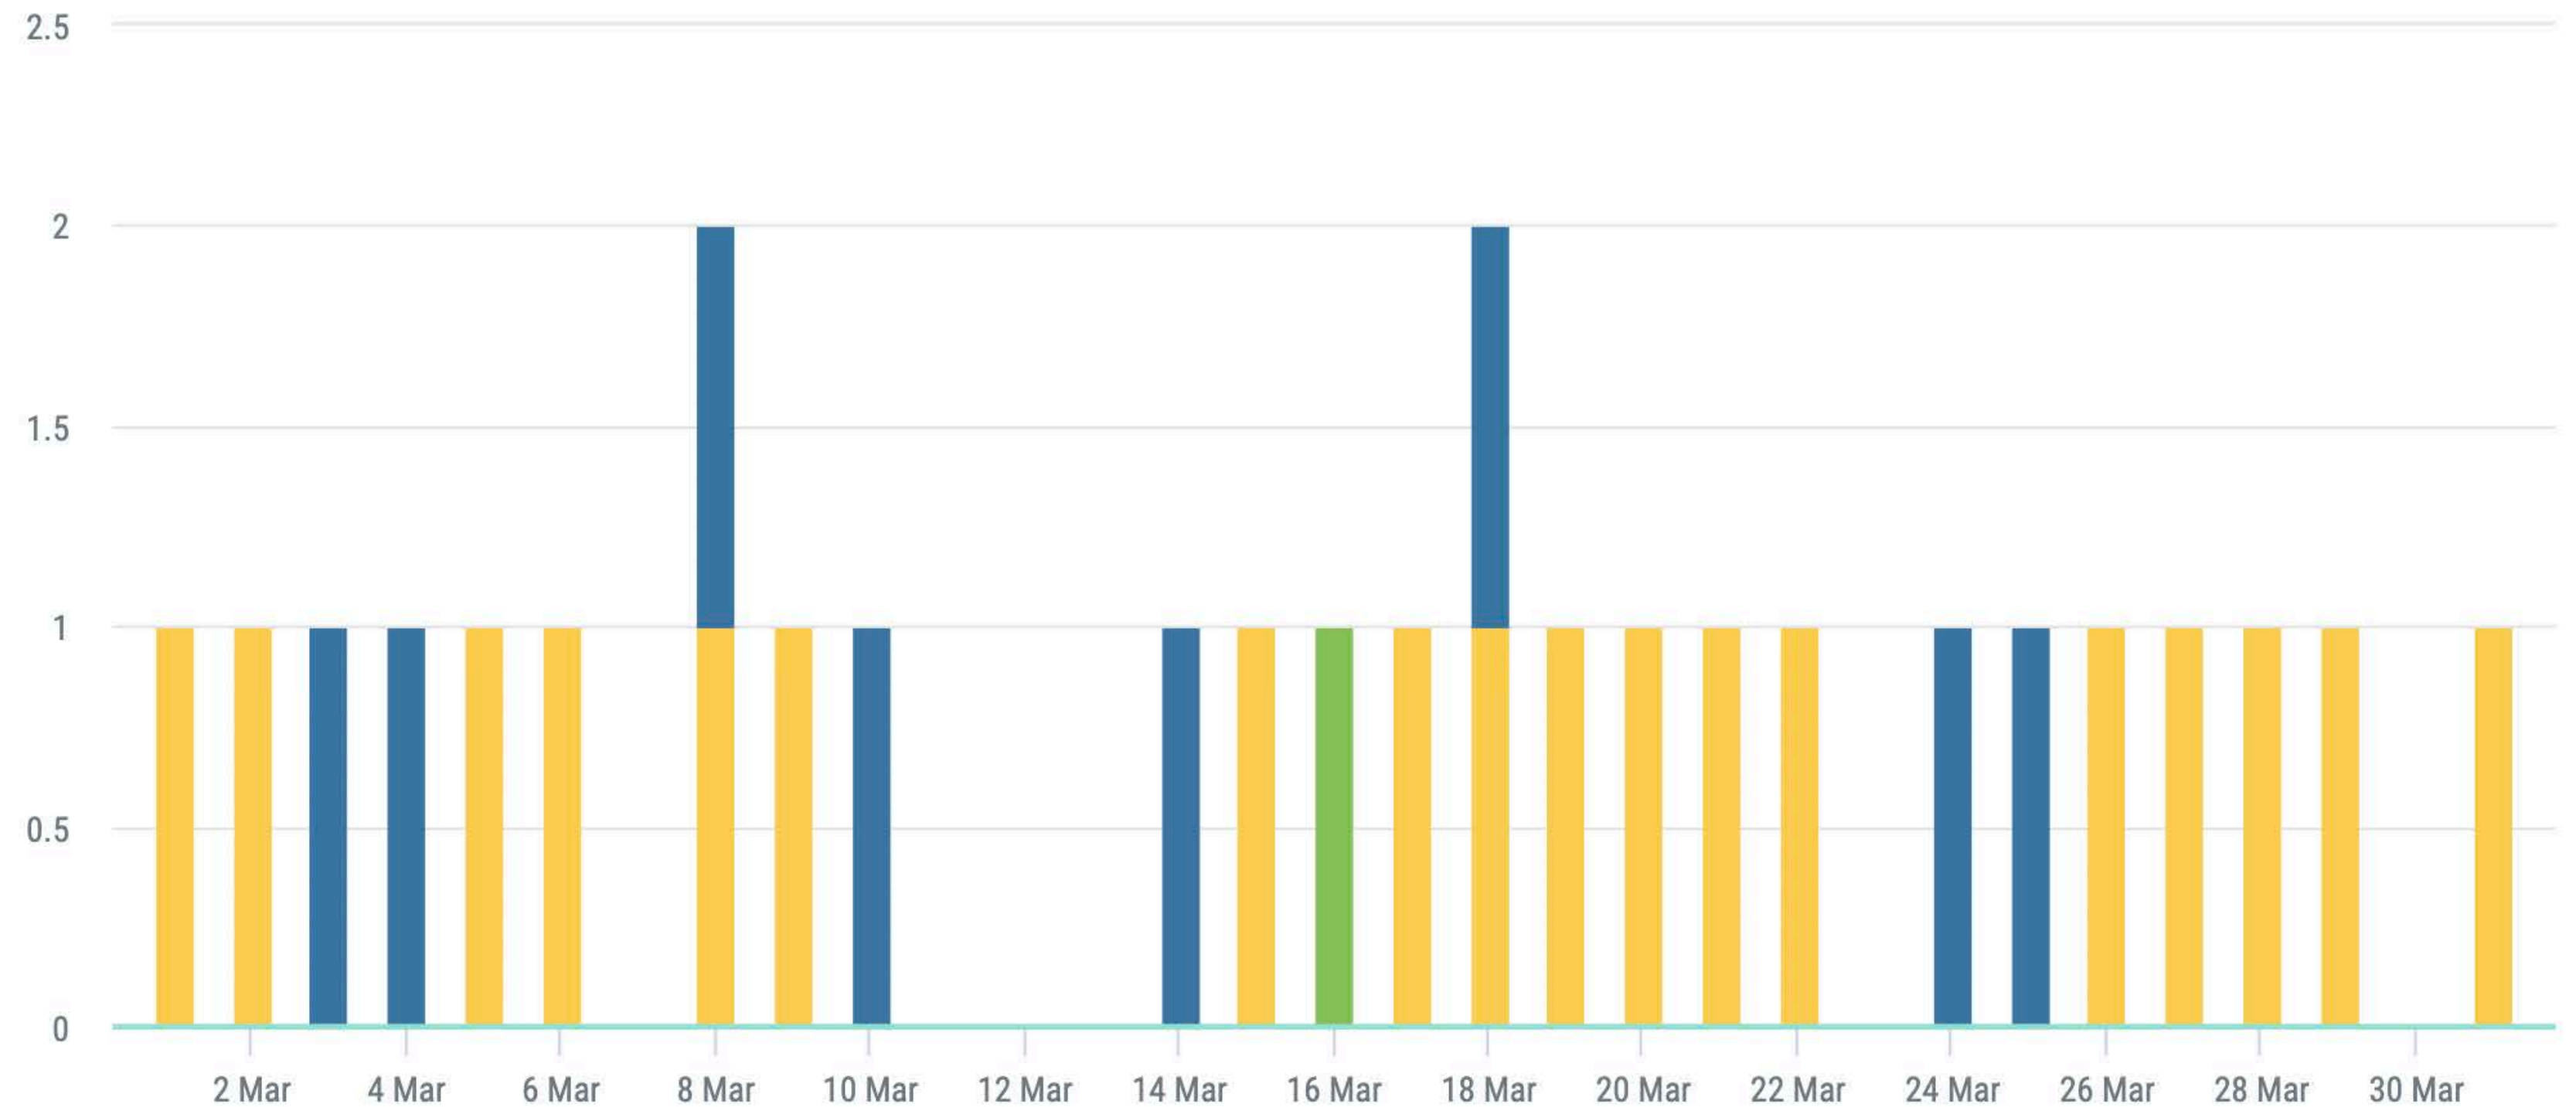

Posts

Post Types - Jan's Bistro

Post Types - Royal Teahouse

- Photo (8)
- Video (18)
- Status (1)

Total Interactions

	Total Interactions	Min. Daily Interactions	Max. Daily Interactions	Daily Average of Total Interactions
 Jan's Bistro	1.762	0 (31.03.2022)	523 (03.03.2022)	56,83
 Royal Teahouse	3.683	0 (30.03.2022)	507 (16.03.2022)	118

Engagement rate

- Jan's Bistro
- Royal Teahouse

	Highest ER per post	Lowest ER per post	Average ER per post	Average ER per day
 Jan's Bistro	%1,38	%0,05	%0,29	%0,29
 Royal Teahouse	%0,18	%0,02	%0,05	%0,04