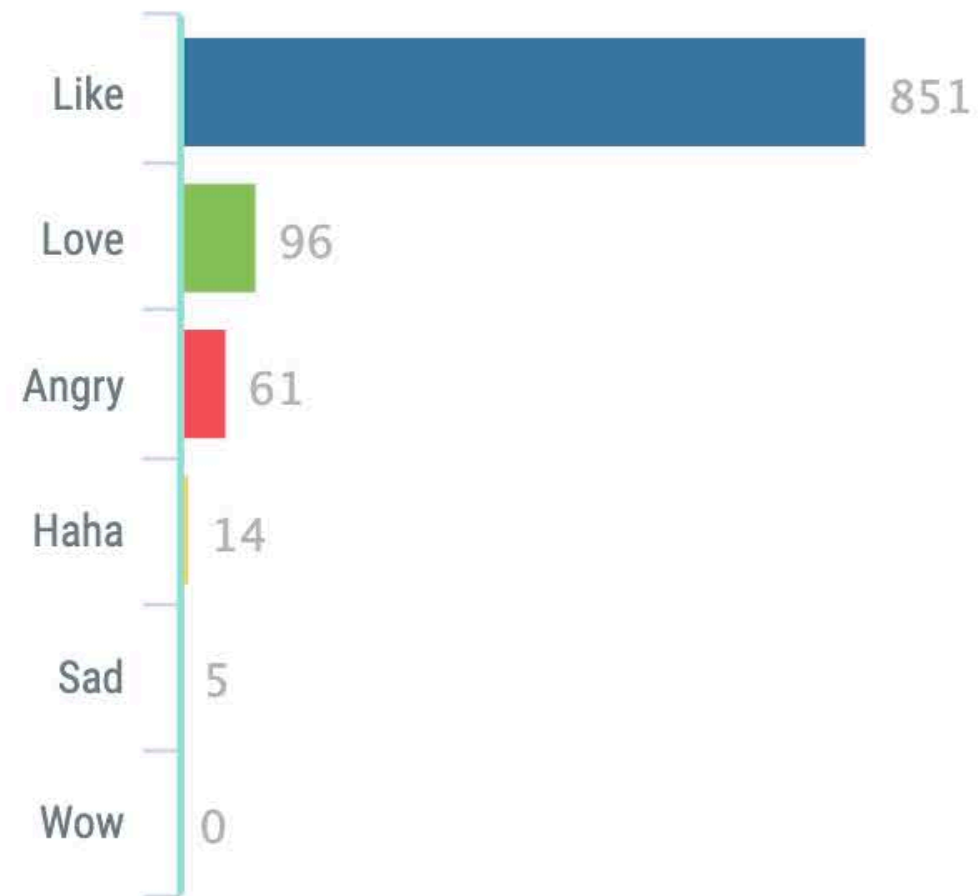

Engagement rate

- Jan's Bistro
- Royal Teahouse

	Highest ER per post	Lowest ER per post	Average ER per post	Average ER per day
 Jan's Bistro	%1,38	%0,05	%0,29	%0,29
 Royal Teahouse	%0,18	%0,02	%0,05	%0,04

Interaction Types - Jan's Bistro

Interaction Types - Royal Teahouse

Reactions

Reaction Types - Jan's Bistro

Reaction Types - Royal Teahouse

Comments

Shares

Post Days