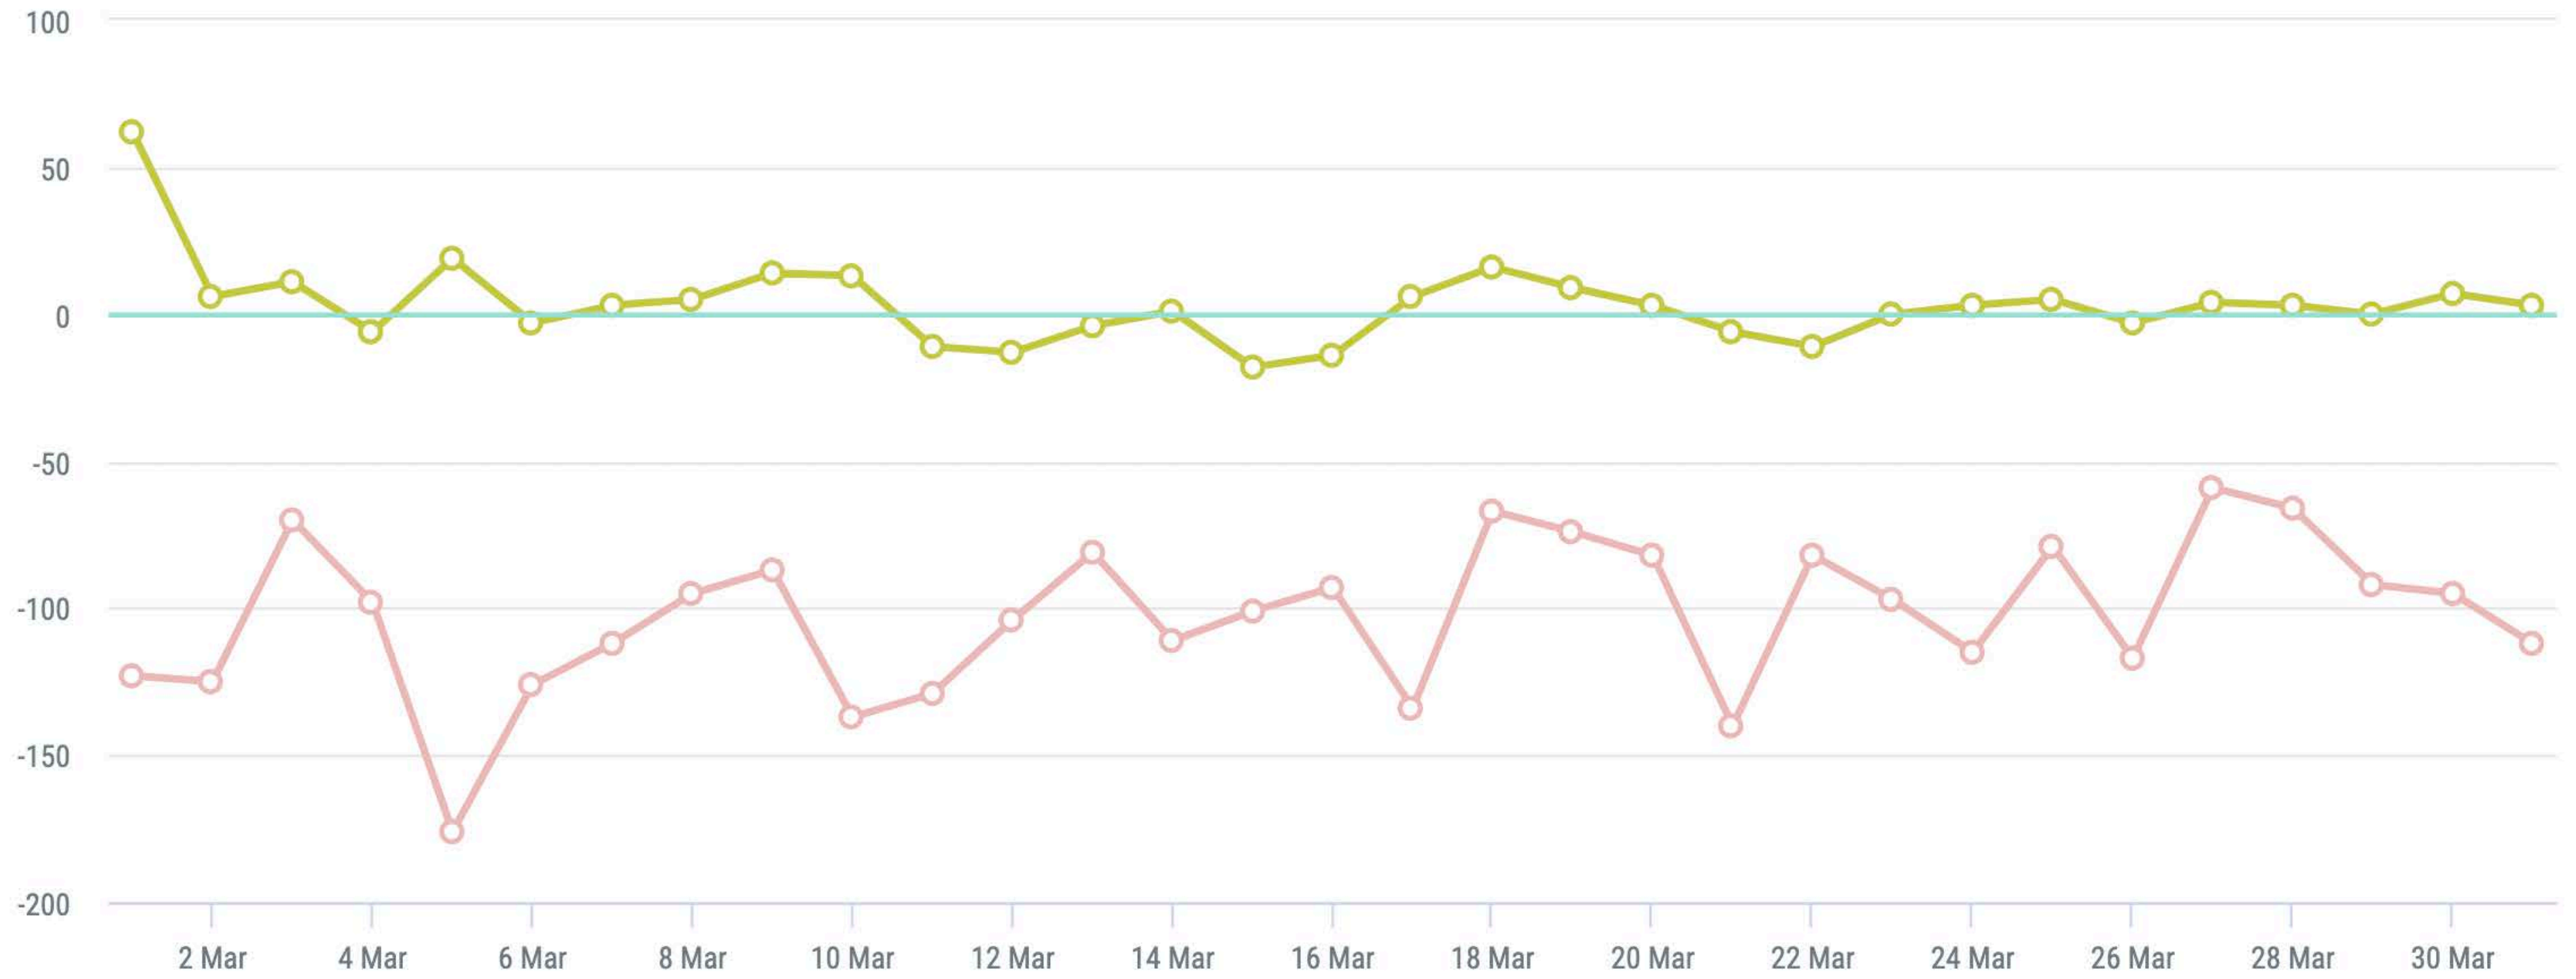

Facebook | competitors

Xuxo Patisserie

01 March 2022 - 31 March 2022

	Fans ↓↑	Fan Growth ↓↑	Posts ↓↑	Total Interactions ↓↑	Average ER per post ↓↑
 Jan's Bistro	379.355	42	16	1.762	%0,29
 Royal Teahouse	2.887.288	-3.056	27	3.683	%0,05

Total Fans

- Jan's Bistro
- Royal Teahouse

Fans

- Jan's Bistro
- Royal Teahouse

Growth of Fans

- Jan's Bistro
- Royal Teahouse

	Fan Growth	Max. Daily Growth of Fans	Min. Daily Growth of Fans	Daily Average of Growth of Fans
 Jan's Bistro	42	62 (01.03.2022)	-18 (15.03.2022)	1
 Royal Teahouse	-3.056	-59 (27.03.2022)	-176 (05.03.2022)	-99

Posts

Post Types - Jan's Bistro

Post Types - Royal Teahouse

- Photo (8)
- Video (18)
- Status (1)

Total Interactions

	Total Interactions	Min. Daily Interactions	Max. Daily Interactions	Daily Average of Total Interactions
 Jan's Bistro	1.762	0 (31.03.2022)	523 (03.03.2022)	56,83
 Royal Teahouse	3.683	0 (30.03.2022)	507 (16.03.2022)	118

Engagement rate

- Jan's Bistro
- Royal Teahouse

	Highest ER per post	Lowest ER per post	Average ER per post	Average ER per day
 Jan's Bistro	%1,38	%0,05	%0,29	%0,29
 Royal Teahouse	%0,18	%0,02	%0,05	%0,04