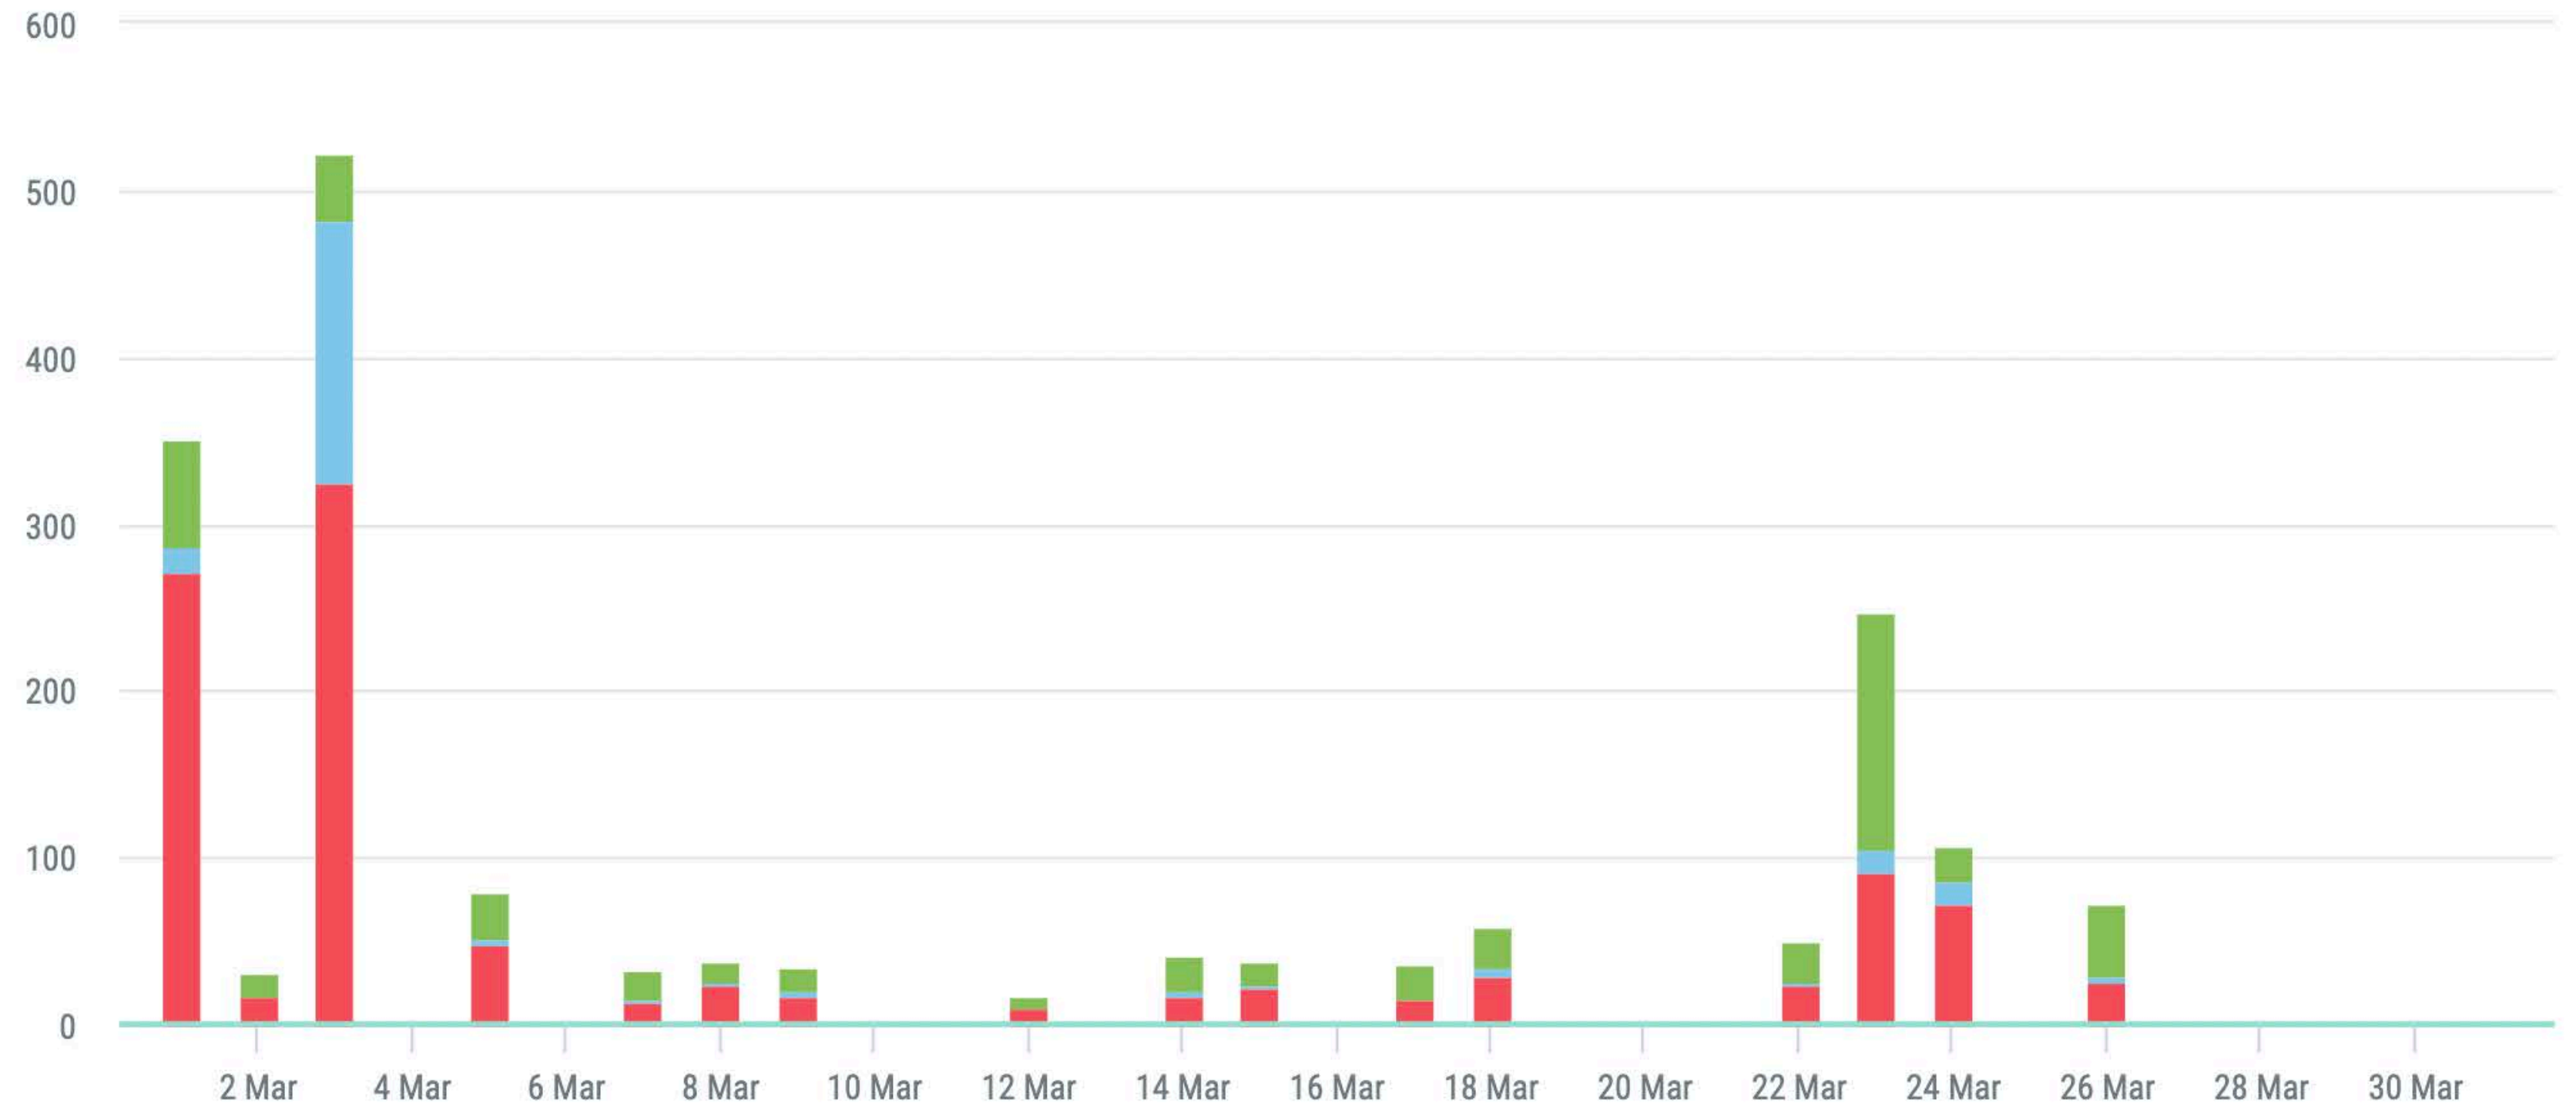

Interaction Types - Jan's Bistro