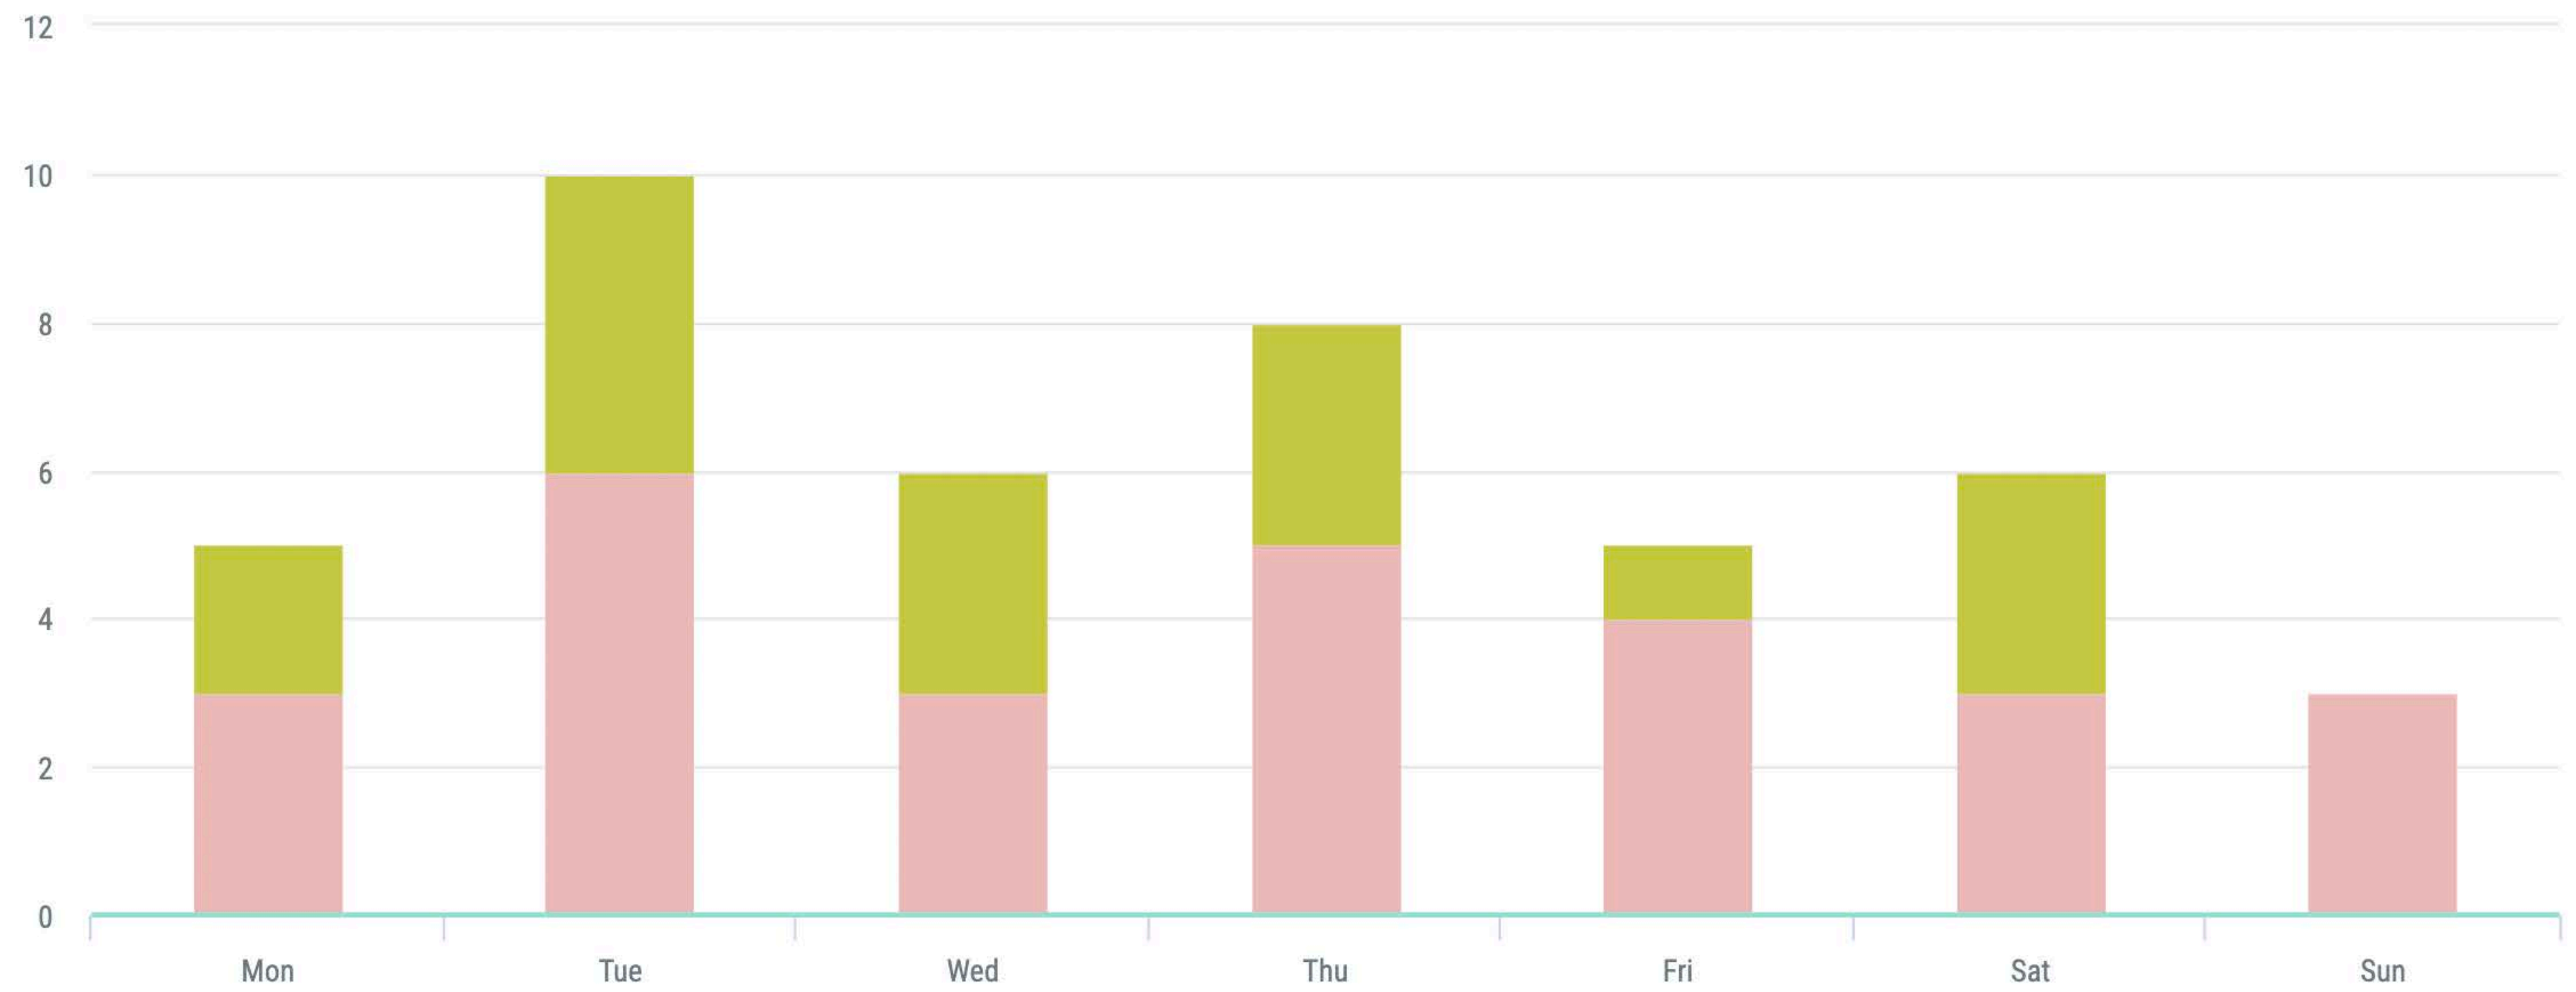

Post Days

- Jan's Bistro
- Royal Teahouse