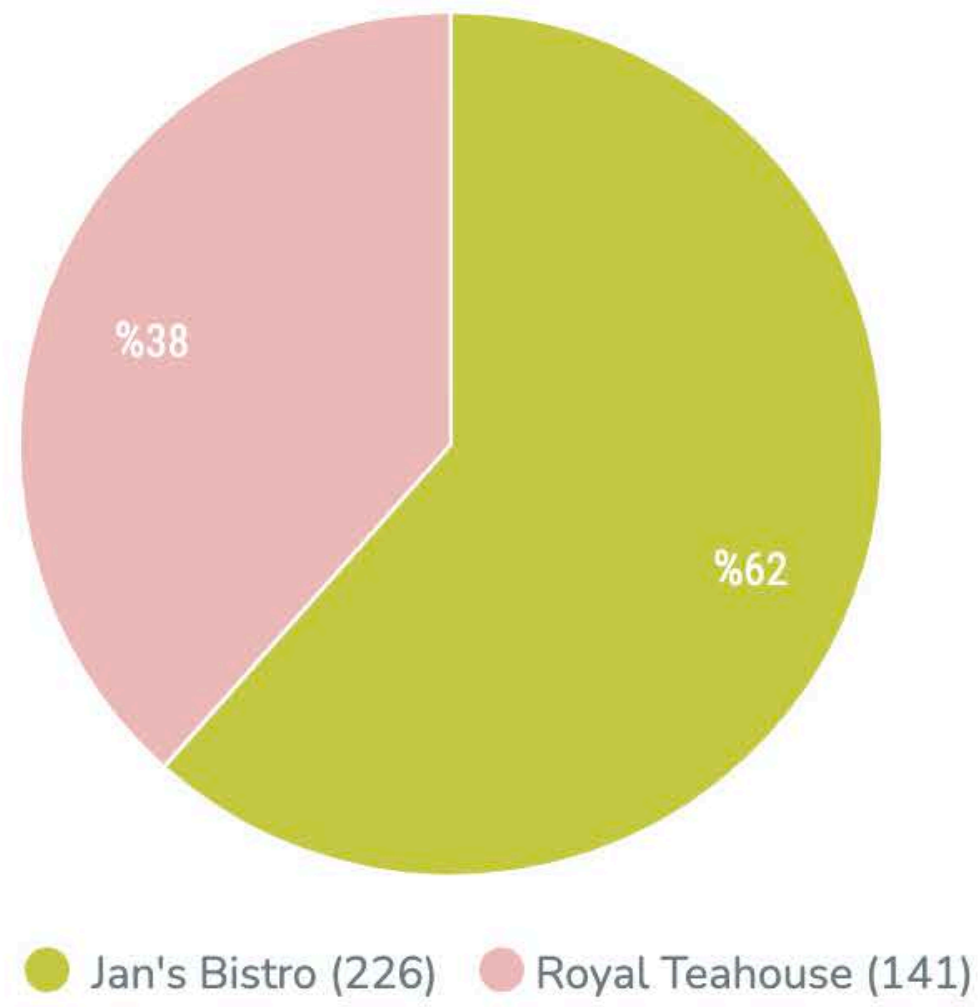

Posts

Post Types - Jan's Bistro

Post Types - Royal Teahouse

- Photo (8)
- Video (18)
- Status (1)

Total Interactions

	Total Interactions	Min. Daily Interactions	Max. Daily Interactions	Daily Average of Total Interactions
 Jan's Bistro	1.762	0 (31.03.2022)	523 (03.03.2022)	56,83
 Royal Teahouse	3.683	0 (30.03.2022)	507 (16.03.2022)	118

Engagement rate

- Jan's Bistro
- Royal Teahouse

	Highest ER per post	Lowest ER per post	Average ER per post	Average ER per day
 Jan's Bistro	%1,38	%0,05	%0,29	%0,29
 Royal Teahouse	%0,18	%0,02	%0,05	%0,04

Interaction Types - Jan's Bistro

Interaction Types - Royal Teahouse

Reactions

Reaction Types - Jan's Bistro

Reaction Types - Royal Teahouse

Comments

Shares

Post Days

- Jan's Bistro
- Royal Teahouse

Post Hours

- Jan's Bistro
- Royal Teahouse

Jan's Bistro

3 March 2022 11:20

We are in love with all the colors brought by the best of London's seasonal products! 🥗 Now you can sele...