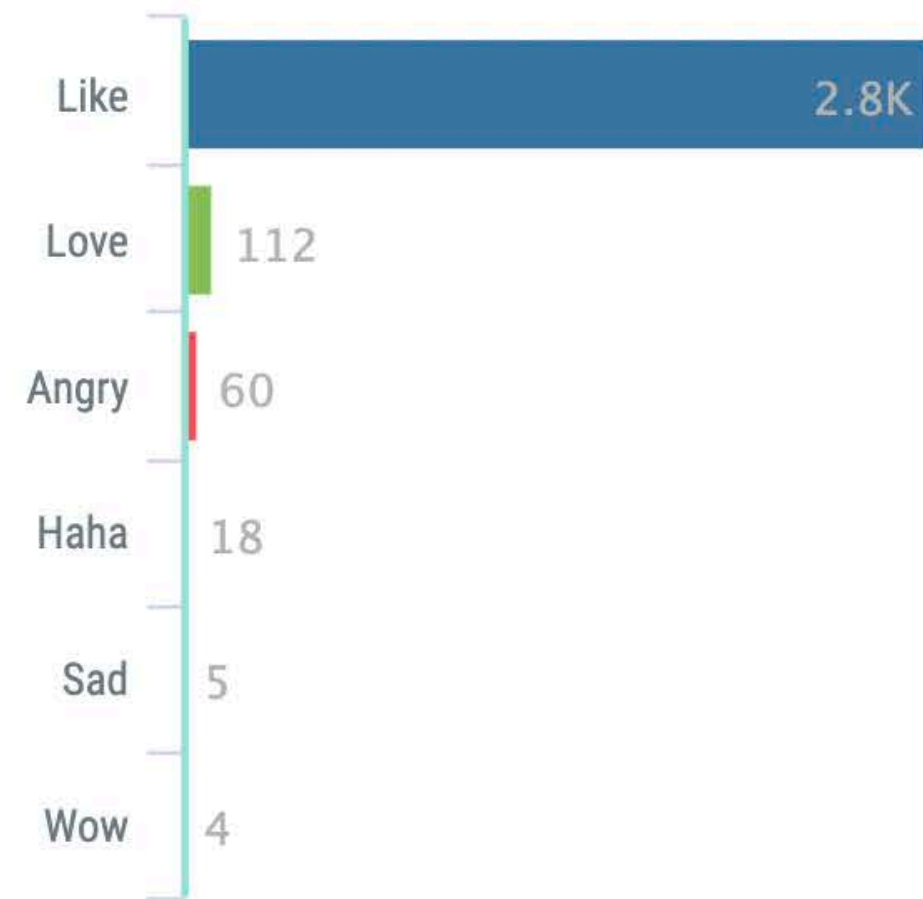

Reaction Types - Royal Teahouse