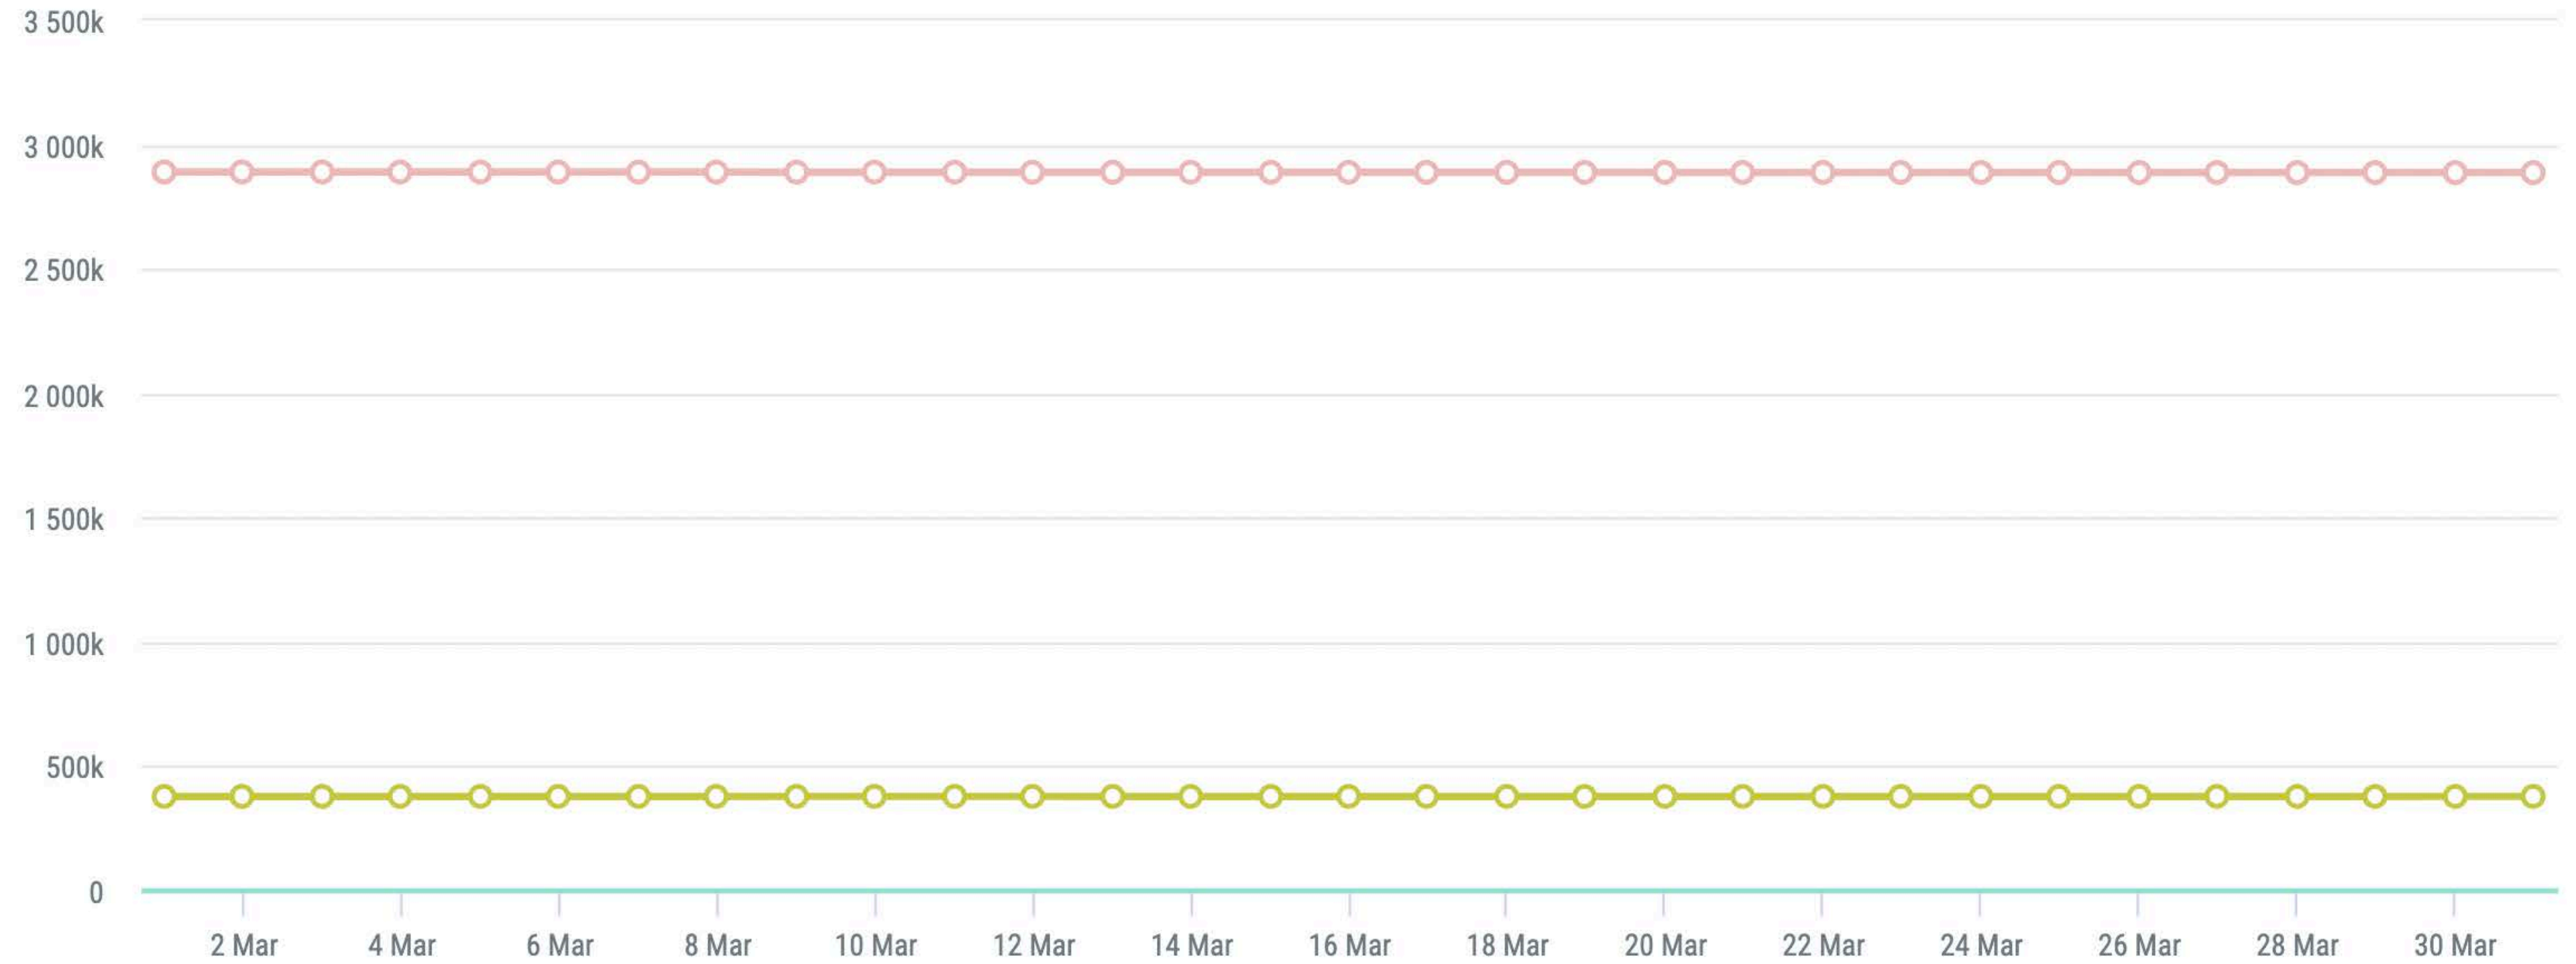

Facebook | competitors

Xuxo Patisserie

01 March 2022 - 31 March 2022

	Fans ↓↑	Fan Growth ↓↑	Posts ↓↑	Total Interactions ↓↑	Average ER per post ↓↑
 Jan's Bistro	379.355	42	16	1.762	%0,29
 Royal Teahouse	2.887.288	-3.056	27	3.683	%0,05

Total Fans

- Jan's Bistro
- Royal Teahouse

Fans

- Jan's Bistro
- Royal Teahouse

Growth of Fans

- Jan's Bistro
- Royal Teahouse

	Fan Growth	Max. Daily Growth of Fans	Min. Daily Growth of Fans	Daily Average of Growth of Fans
 Jan's Bistro	42	62 (01.03.2022)	-18 (15.03.2022)	1
 Royal Teahouse	-3.056	-59 (27.03.2022)	-176 (05.03.2022)	-99

Posts

Post Types - Jan's Bistro

Post Types - Royal Teahouse

- Photo (8)
- Video (18)
- Status (1)

Total Interactions

	Total Interactions	Min. Daily Interactions	Max. Daily Interactions	Daily Average of Total Interactions
 Jan's Bistro	1.762	0 (31.03.2022)	523 (03.03.2022)	56,83
 Royal Teahouse	3.683	0 (30.03.2022)	507 (16.03.2022)	118

Engagement rate

- Jan's Bistro
- Royal Teahouse

	Highest ER per post	Lowest ER per post	Average ER per post	Average ER per day
 Jan's Bistro	%1,38	%0,05	%0,29	%0,29
 Royal Teahouse	%0,18	%0,02	%0,05	%0,04