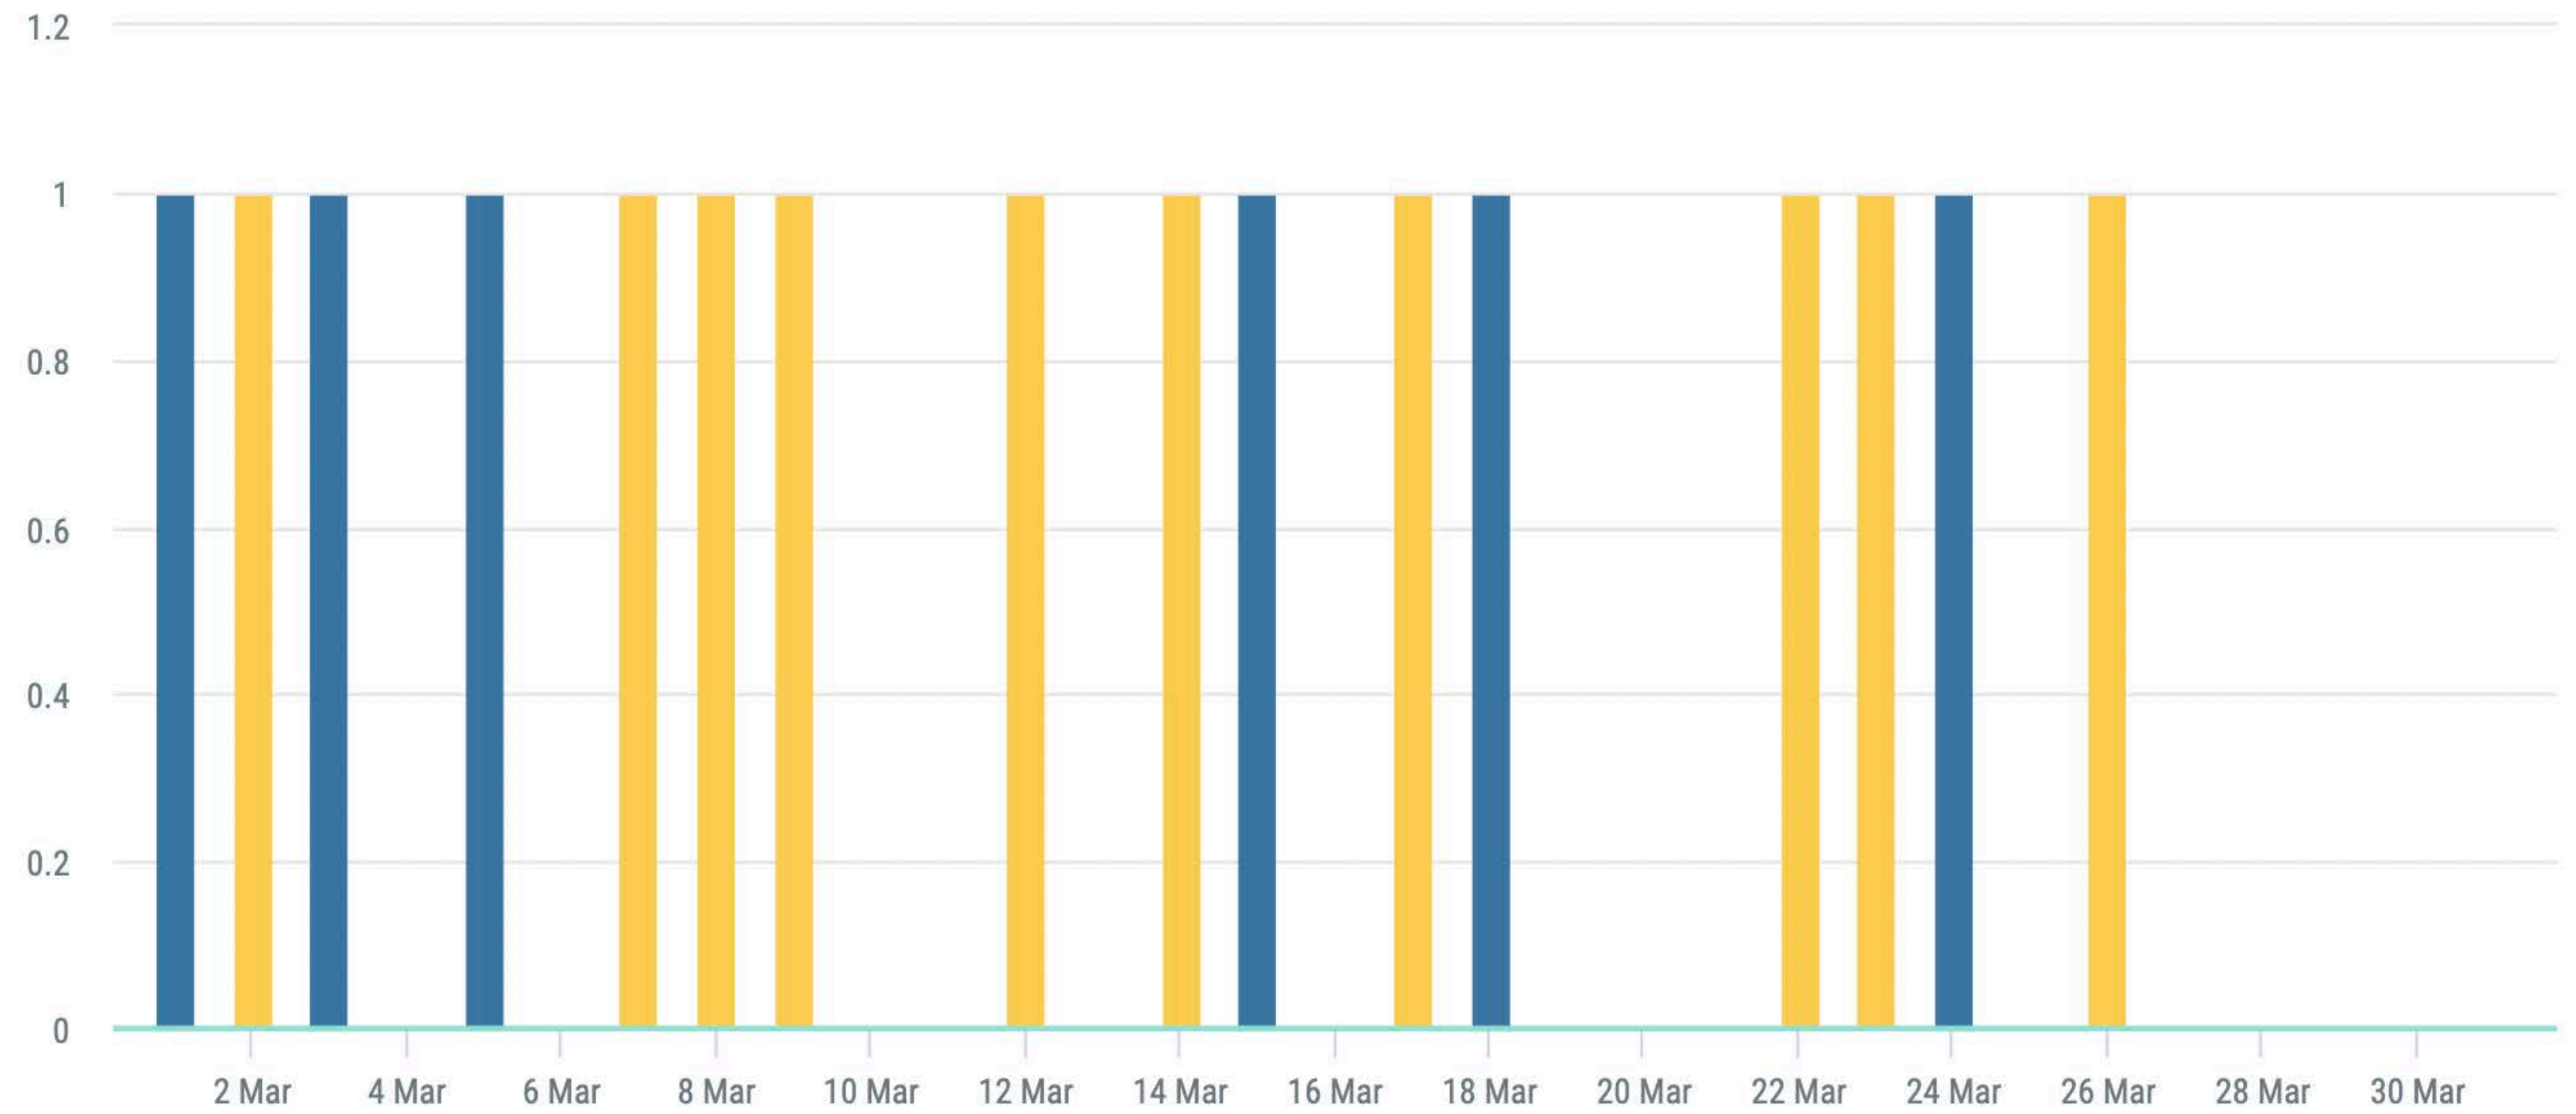

Total Fans

- Jan's Bistro
- Royal Teahouse

Fans

- Jan's Bistro
- Royal Teahouse

Growth of Fans

- Jan's Bistro
- Royal Teahouse

	Fan Growth	Max. Daily Growth of Fans	Min. Daily Growth of Fans	Daily Average of Growth of Fans
 Jan's Bistro	42	62 (01.03.2022)	-18 (15.03.2022)	1
 Royal Teahouse	-3.056	-59 (27.03.2022)	-176 (05.03.2022)	-99

Posts

Post Types - Jan's Bistro

Post Types - Royal Teahouse

- Photo (8)
- Video (18)
- Status (1)

Total Interactions

	Total Interactions	Min. Daily Interactions	Max. Daily Interactions	Daily Average of Total Interactions
 Jan's Bistro	1.762	0 (31.03.2022)	523 (03.03.2022)	56,83
 Royal Teahouse	3.683	0 (30.03.2022)	507 (16.03.2022)	118

Engagement rate

- Jan's Bistro
- Royal Teahouse

	Highest ER per post	Lowest ER per post	Average ER per post	Average ER per day
 Jan's Bistro	%1,38	%0,05	%0,29	%0,29
 Royal Teahouse	%0,18	%0,02	%0,05	%0,04