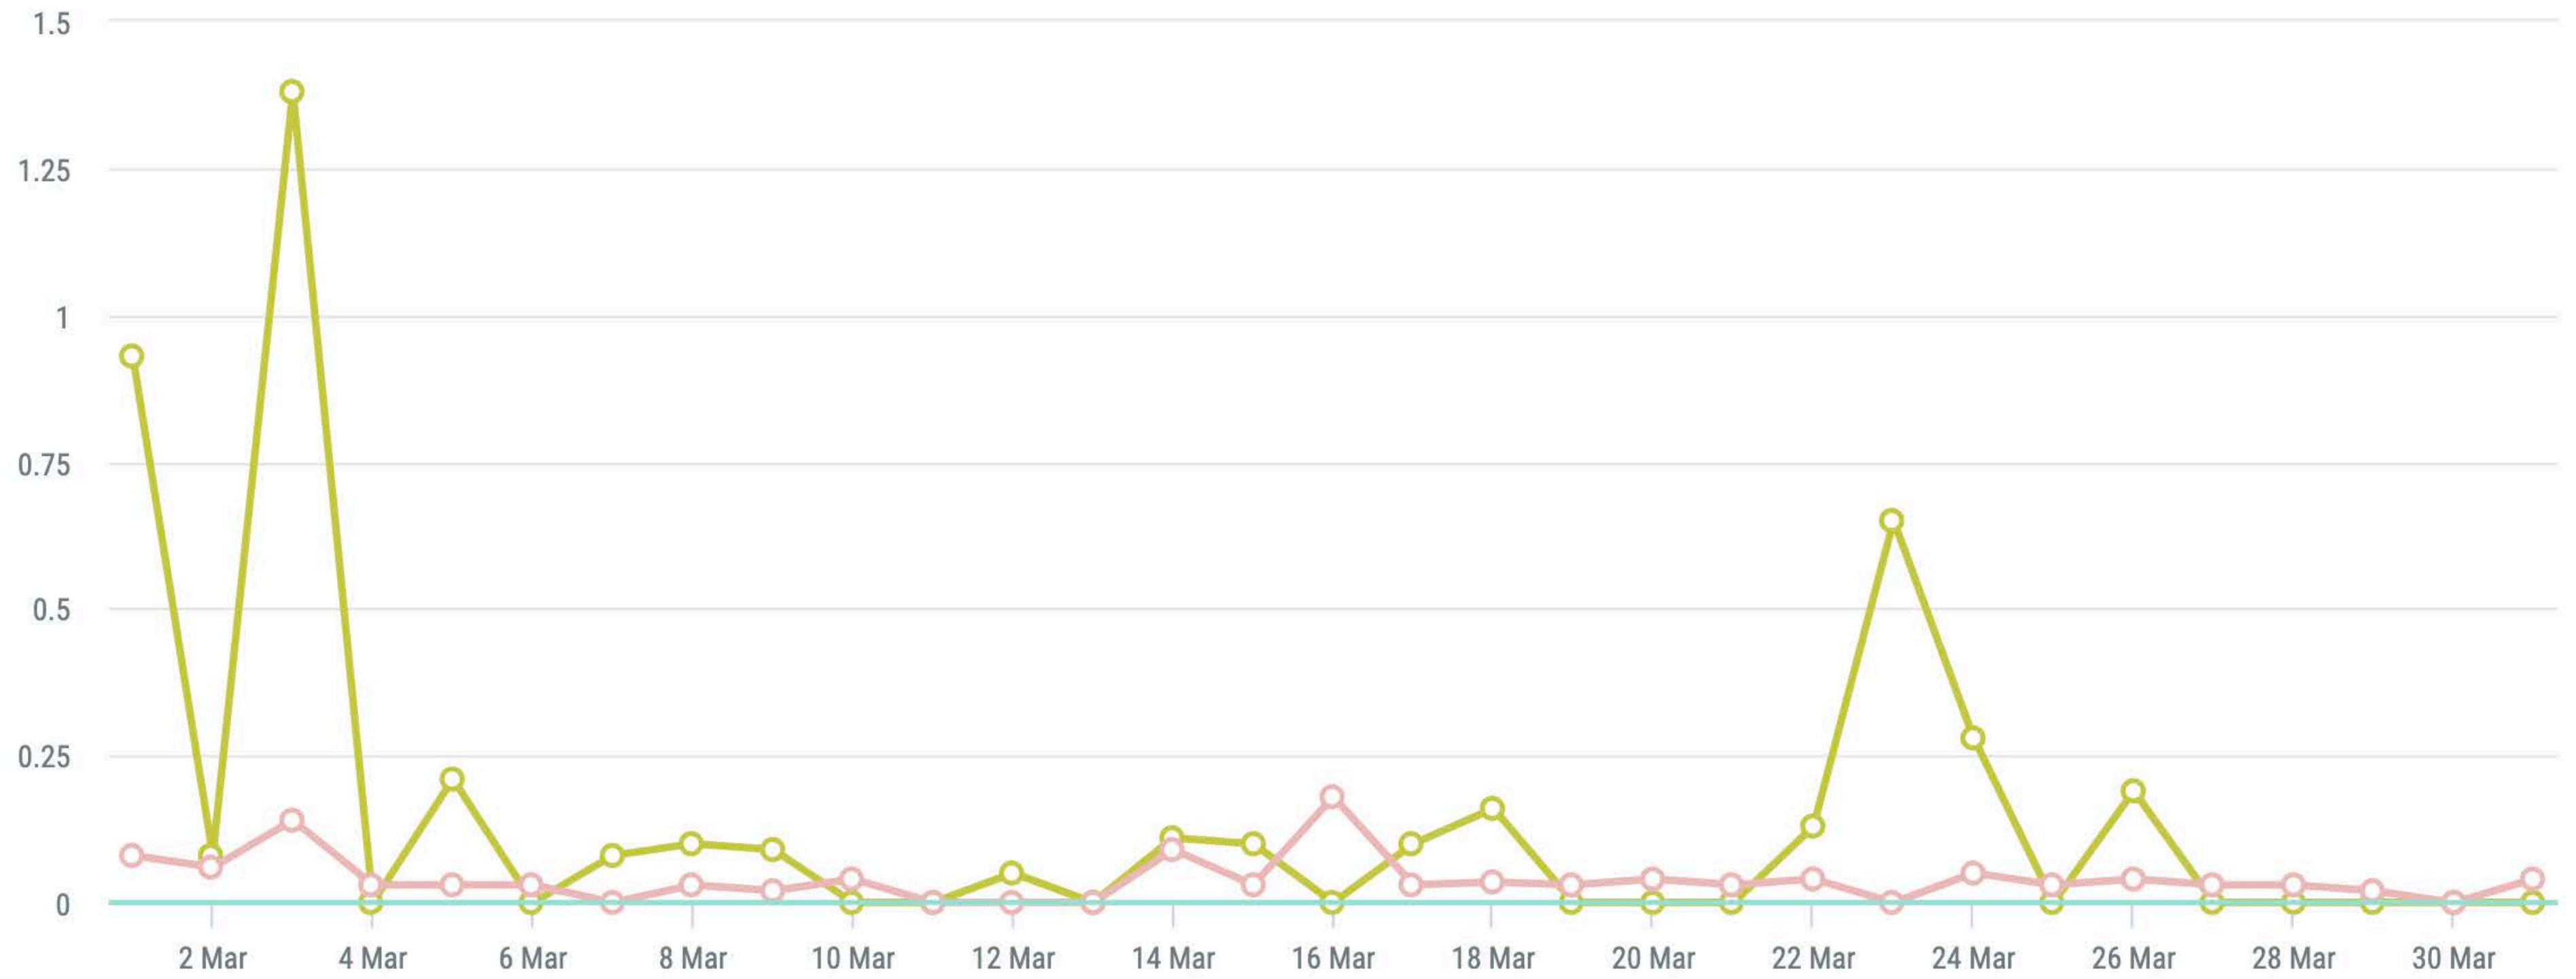

Total Fans

- Jan's Bistro
- Royal Teahouse

Fans

- Jan's Bistro
- Royal Teahouse

Growth of Fans

- Jan's Bistro
- Royal Teahouse

	Fan Growth	Max. Daily Growth of Fans	Min. Daily Growth of Fans	Daily Average of Growth of Fans
 Jan's Bistro	42	62 (01.03.2022)	-18 (15.03.2022)	1
 Royal Teahouse	-3.056	-59 (27.03.2022)	-176 (05.03.2022)	-99

Posts

Post Types - Jan's Bistro

Post Types - Royal Teahouse

- Photo (8)
- Video (18)
- Status (1)

Total Interactions

	Total Interactions	Min. Daily Interactions	Max. Daily Interactions	Daily Average of Total Interactions
 Jan's Bistro	1.762	0 (31.03.2022)	523 (03.03.2022)	56,83
 Royal Teahouse	3.683	0 (30.03.2022)	507 (16.03.2022)	118

Engagement rate

- Jan's Bistro
- Royal Teahouse

	Highest ER per post	Lowest ER per post	Average ER per post	Average ER per day
 Jan's Bistro	%1,38	%0,05	%0,29	%0,29
 Royal Teahouse	%0,18	%0,02	%0,05	%0,04