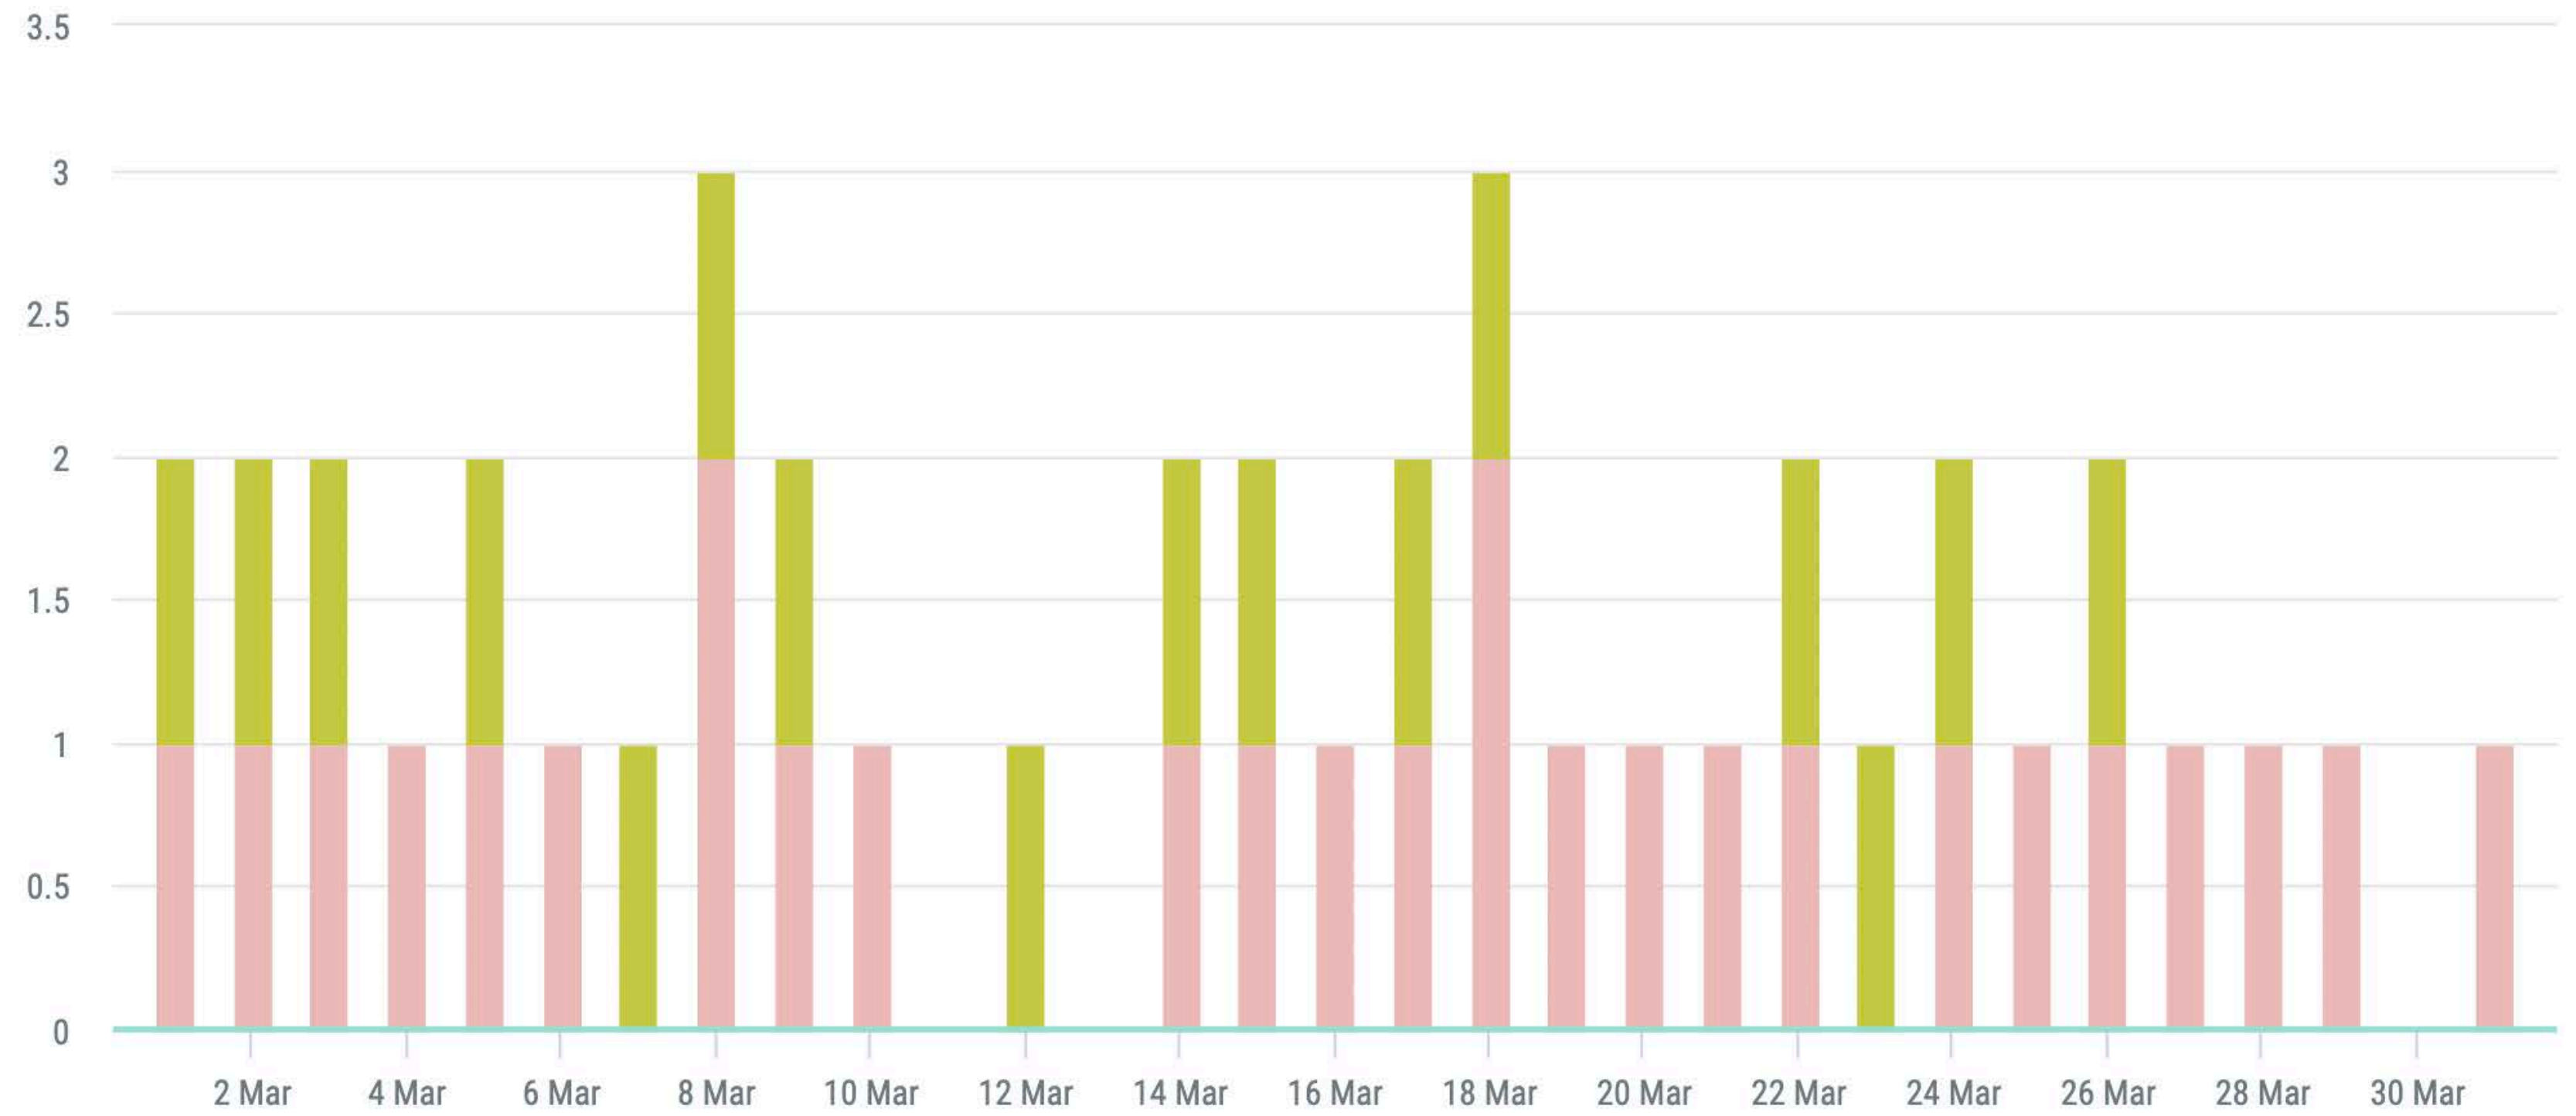

Facebook | competitors

Xuxo Patisserie

01 March 2022 - 31 March 2022

	Fans ↓↑	Fan Growth ↓↑	Posts ↓↑	Total Interactions ↓↑	Average ER per post ↓↑
 Jan's Bistro	379.355	42	16	1.762	%0,29
 Royal Teahouse	2.887.288	-3.056	27	3.683	%0,05

Total Fans

- Jan's Bistro
- Royal Teahouse

Fans

- Jan's Bistro
- Royal Teahouse

Growth of Fans

- Jan's Bistro
- Royal Teahouse

	Fan Growth	Max. Daily Growth of Fans	Min. Daily Growth of Fans	Daily Average of Growth of Fans
 Jan's Bistro	42	62 (01.03.2022)	-18 (15.03.2022)	1
 Royal Teahouse	-3.056	-59 (27.03.2022)	-176 (05.03.2022)	-99

Posts

Post Types - Jan's Bistro

Post Types - Royal Teahouse

- Photo (8)
- Video (18)
- Status (1)

Total Interactions

	Total Interactions	Min. Daily Interactions	Max. Daily Interactions	Daily Average of Total Interactions
 Jan's Bistro	1.762	0 (31.03.2022)	523 (03.03.2022)	56,83
 Royal Teahouse	3.683	0 (30.03.2022)	507 (16.03.2022)	118

Engagement rate

- Jan's Bistro
- Royal Teahouse

	Highest ER per post	Lowest ER per post	Average ER per post	Average ER per day
 Jan's Bistro	%1,38	%0,05	%0,29	%0,29
 Royal Teahouse	%0,18	%0,02	%0,05	%0,04