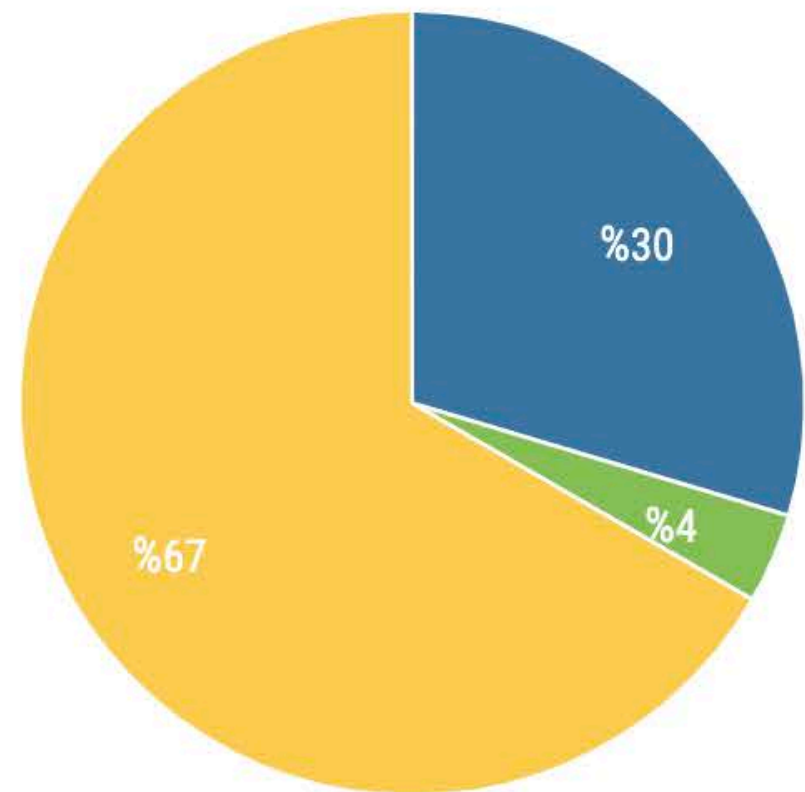

Total Fans

- Jan's Bistro
- Royal Teahouse

Fans

- Jan's Bistro
- Royal Teahouse

Growth of Fans

- Jan's Bistro
- Royal Teahouse

	Fan Growth	Max. Daily Growth of Fans	Min. Daily Growth of Fans	Daily Average of Growth of Fans
 Jan's Bistro	42	62 (01.03.2022)	-18 (15.03.2022)	1
 Royal Teahouse	-3.056	-59 (27.03.2022)	-176 (05.03.2022)	-99

Posts

Post Types - Jan's Bistro

Post Types - Royal Teahouse

- Photo (8)
- Video (18)
- Status (1)

Total Interactions

	Total Interactions	Min. Daily Interactions	Max. Daily Interactions	Daily Average of Total Interactions
 Jan's Bistro	1.762	0 (31.03.2022)	523 (03.03.2022)	56,83
 Royal Teahouse	3.683	0 (30.03.2022)	507 (16.03.2022)	118

Engagement rate

- Jan's Bistro
- Royal Teahouse

	Highest ER per post	Lowest ER per post	Average ER per post	Average ER per day
 Jan's Bistro	%1,38	%0,05	%0,29	%0,29
 Royal Teahouse	%0,18	%0,02	%0,05	%0,04