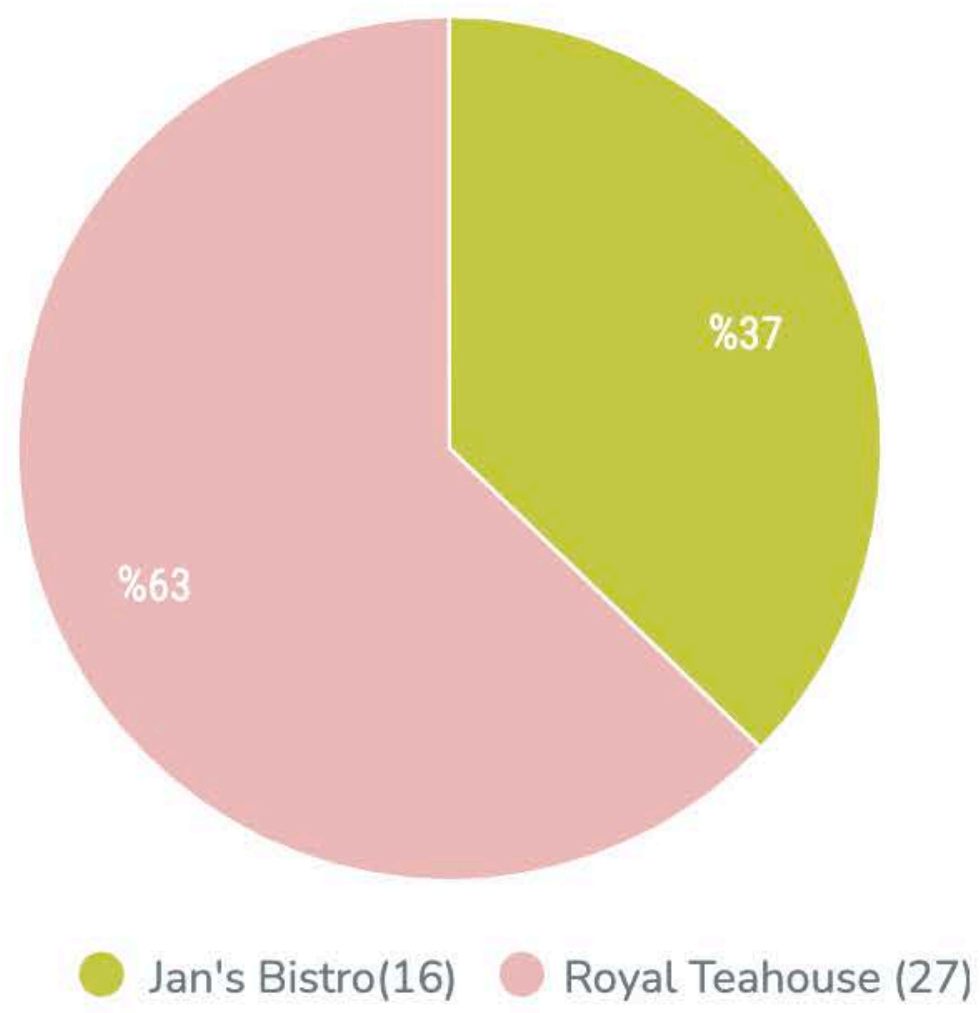

Facebook | competitors

Xuxo Patisserie

01 March 2022 - 31 March 2022

	Fans ↓↑	Fan Growth ↓↑	Posts ↓↑	Total Interactions ↓↑	Average ER per post ↓↑
 Jan's Bistro	379.355	42	16	1.762	%0,29
 Royal Teahouse	2.887.288	-3.056	27	3.683	%0,05

Total Fans

- Jan's Bistro
- Royal Teahouse

Fans

- Jan's Bistro
- Royal Teahouse

Growth of Fans

- Jan's Bistro
- Royal Teahouse

	Fan Growth	Max. Daily Growth of Fans	Min. Daily Growth of Fans	Daily Average of Growth of Fans
 Jan's Bistro	42	62 (01.03.2022)	-18 (15.03.2022)	1
 Royal Teahouse	-3.056	-59 (27.03.2022)	-176 (05.03.2022)	-99

Posts

Post Types - Jan's Bistro

Post Types - Royal Teahouse

- Photo (8)
- Video (18)
- Status (1)

Total Interactions

	Total Interactions	Min. Daily Interactions	Max. Daily Interactions	Daily Average of Total Interactions
 Jan's Bistro	1.762	0 (31.03.2022)	523 (03.03.2022)	56,83
 Royal Teahouse	3.683	0 (30.03.2022)	507 (16.03.2022)	118

Engagement rate

- Jan's Bistro
- Royal Teahouse

	Highest ER per post	Lowest ER per post	Average ER per post	Average ER per day
 Jan's Bistro	%1,38	%0,05	%0,29	%0,29
 Royal Teahouse	%0,18	%0,02	%0,05	%0,04