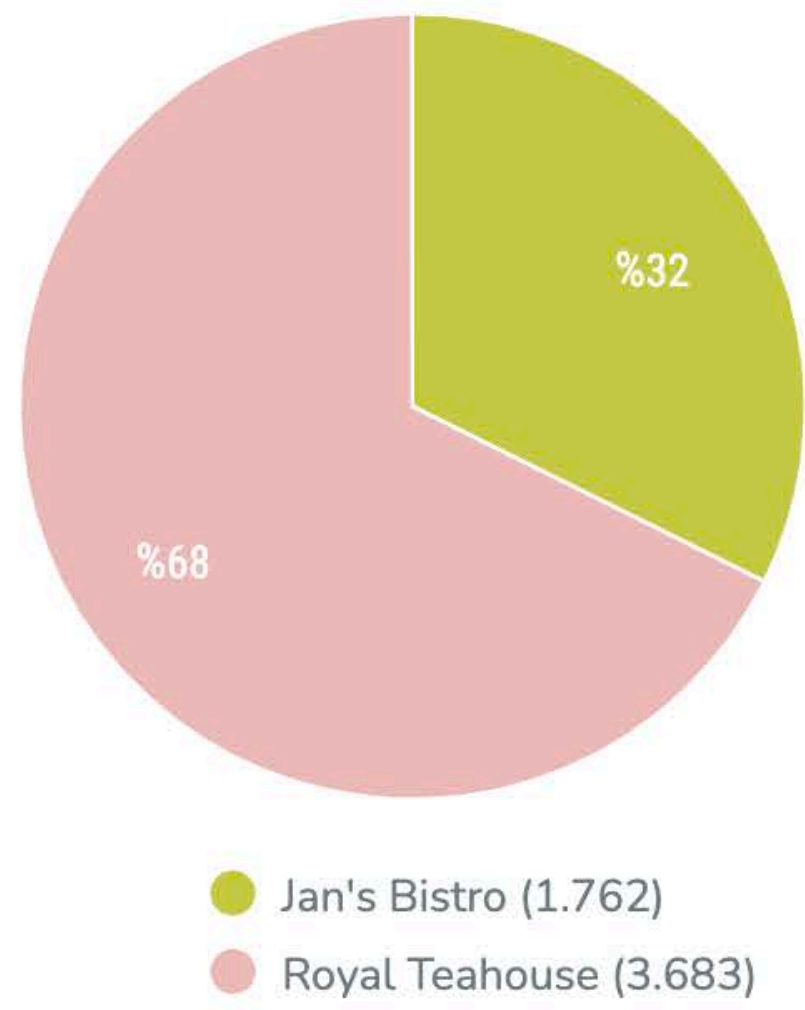

Total Fans

- Jan's Bistro
- Royal Teahouse

Fans

- Jan's Bistro
- Royal Teahouse

Growth of Fans

- Jan's Bistro
- Royal Teahouse

	Fan Growth	Max. Daily Growth of Fans	Min. Daily Growth of Fans	Daily Average of Growth of Fans
 Jan's Bistro	42	62 (01.03.2022)	-18 (15.03.2022)	1
 Royal Teahouse	-3.056	-59 (27.03.2022)	-176 (05.03.2022)	-99

Posts

Post Types - Jan's Bistro

Post Types - Royal Teahouse

- Photo (8)
- Video (18)
- Status (1)

Total Interactions

	Total Interactions	Min. Daily Interactions	Max. Daily Interactions	Daily Average of Total Interactions
 Jan's Bistro	1.762	0 (31.03.2022)	523 (03.03.2022)	56,83
 Royal Teahouse	3.683	0 (30.03.2022)	507 (16.03.2022)	118

Engagement rate

- Jan's Bistro
- Royal Teahouse

	Highest ER per post	Lowest ER per post	Average ER per post	Average ER per day
 Jan's Bistro	%1,38	%0,05	%0,29	%0,29
 Royal Teahouse	%0,18	%0,02	%0,05	%0,04