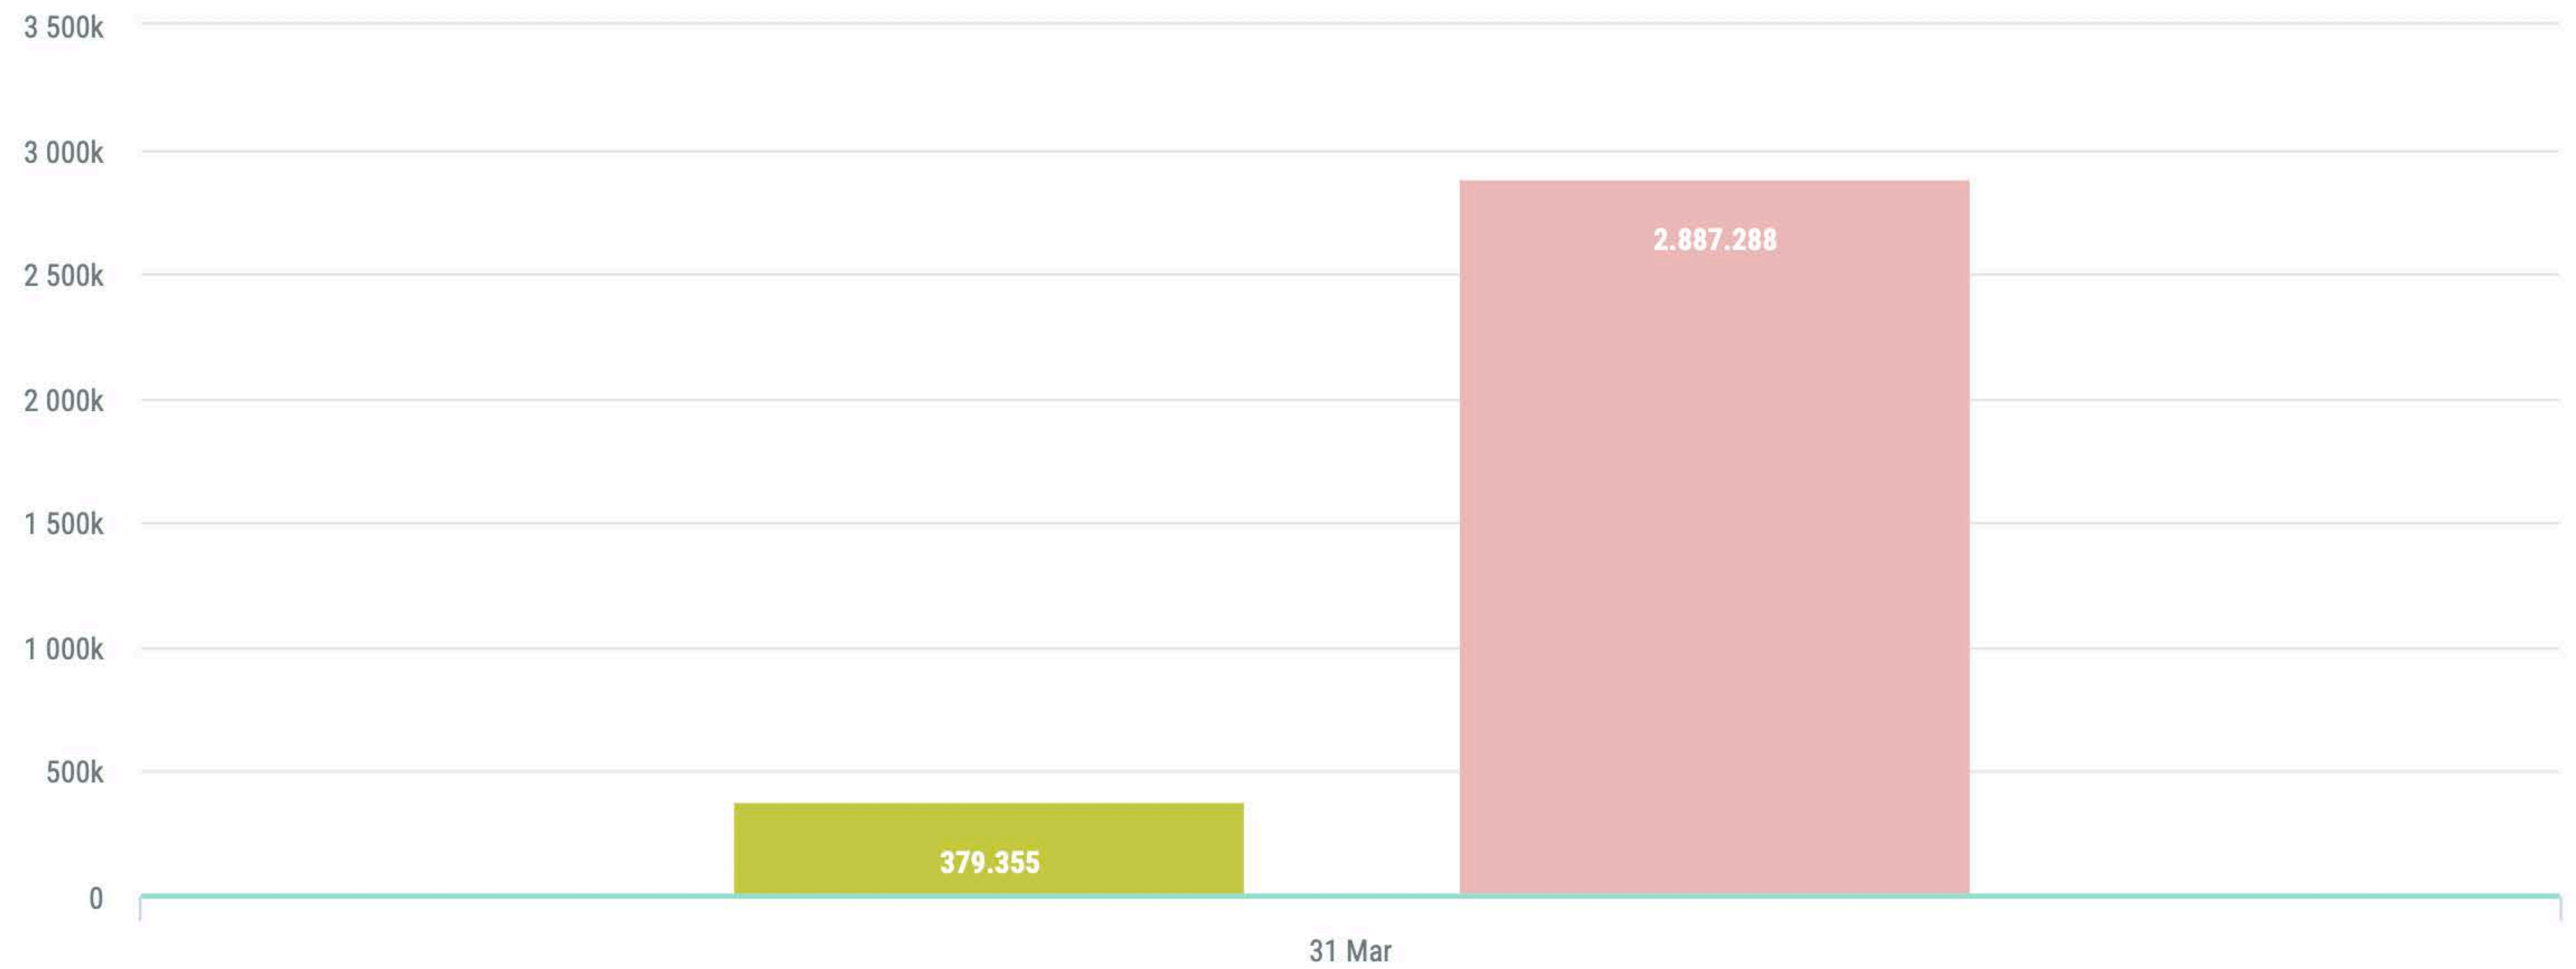

Facebook | competitors

Xuxo Patisserie

01 March 2022 - 31 March 2022

	Fans ↓↑	Fan Growth ↓↑	Posts ↓↑	Total Interactions ↓↑	Average ER per post ↓↑
 Jan's Bistro	379.355	42	16	1.762	%0,29
 Royal Teahouse	2.887.288	-3.056	27	3.683	%0,05

Total Fans

- Jan's Bistro
- Royal Teahouse

Fans

- Jan's Bistro
- Royal Teahouse

Growth of Fans

- Jan's Bistro
- Royal Teahouse

	Fan Growth	Max. Daily Growth of Fans	Min. Daily Growth of Fans	Daily Average of Growth of Fans
 Jan's Bistro	42	62 (01.03.2022)	-18 (15.03.2022)	1
 Royal Teahouse	-3.056	-59 (27.03.2022)	-176 (05.03.2022)	-99

Posts

Post Types - Jan's Bistro

Post Types - Royal Teahouse

- Photo (8)
- Video (18)
- Status (1)

Total Interactions

	Total Interactions	Min. Daily Interactions	Max. Daily Interactions	Daily Average of Total Interactions
 Jan's Bistro	1.762	0 (31.03.2022)	523 (03.03.2022)	56,83
 Royal Teahouse	3.683	0 (30.03.2022)	507 (16.03.2022)	118