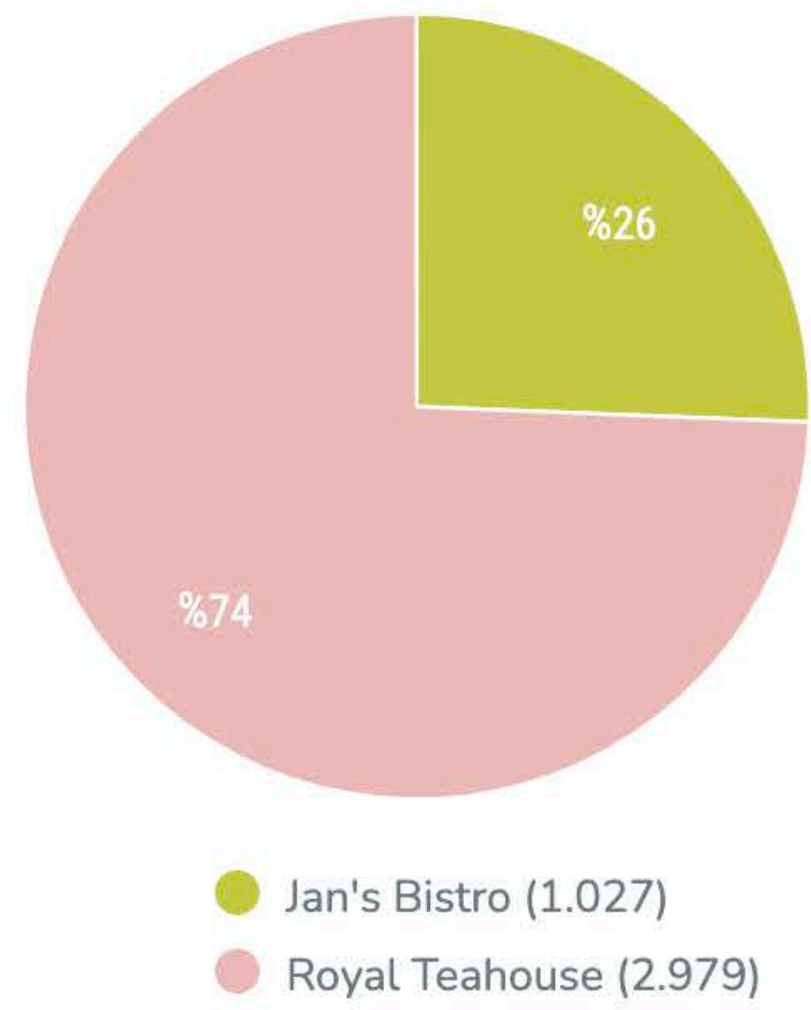

Engagement rate

- Jan's Bistro
- Royal Teahouse

	Highest ER per post	Lowest ER per post	Average ER per post	Average ER per day
 Jan's Bistro	%1,38	%0,05	%0,29	%0,29
 Royal Teahouse	%0,18	%0,02	%0,05	%0,04

Interaction Types - Jan's Bistro

Interaction Types - Royal Teahouse

Reactions

Reaction Types - Jan's Bistro

Reaction Types - Royal Teahouse

Comments

Shares

Post Days

- Jan's Bistro
- Royal Teahouse

Post Hours

- Jan's Bistro
- Royal Teahouse

Jan's Bistro

3 March 2022 11:20

We are in love with all the colors brought by the best of London's seasonal products! 🥗 Now you can sele...