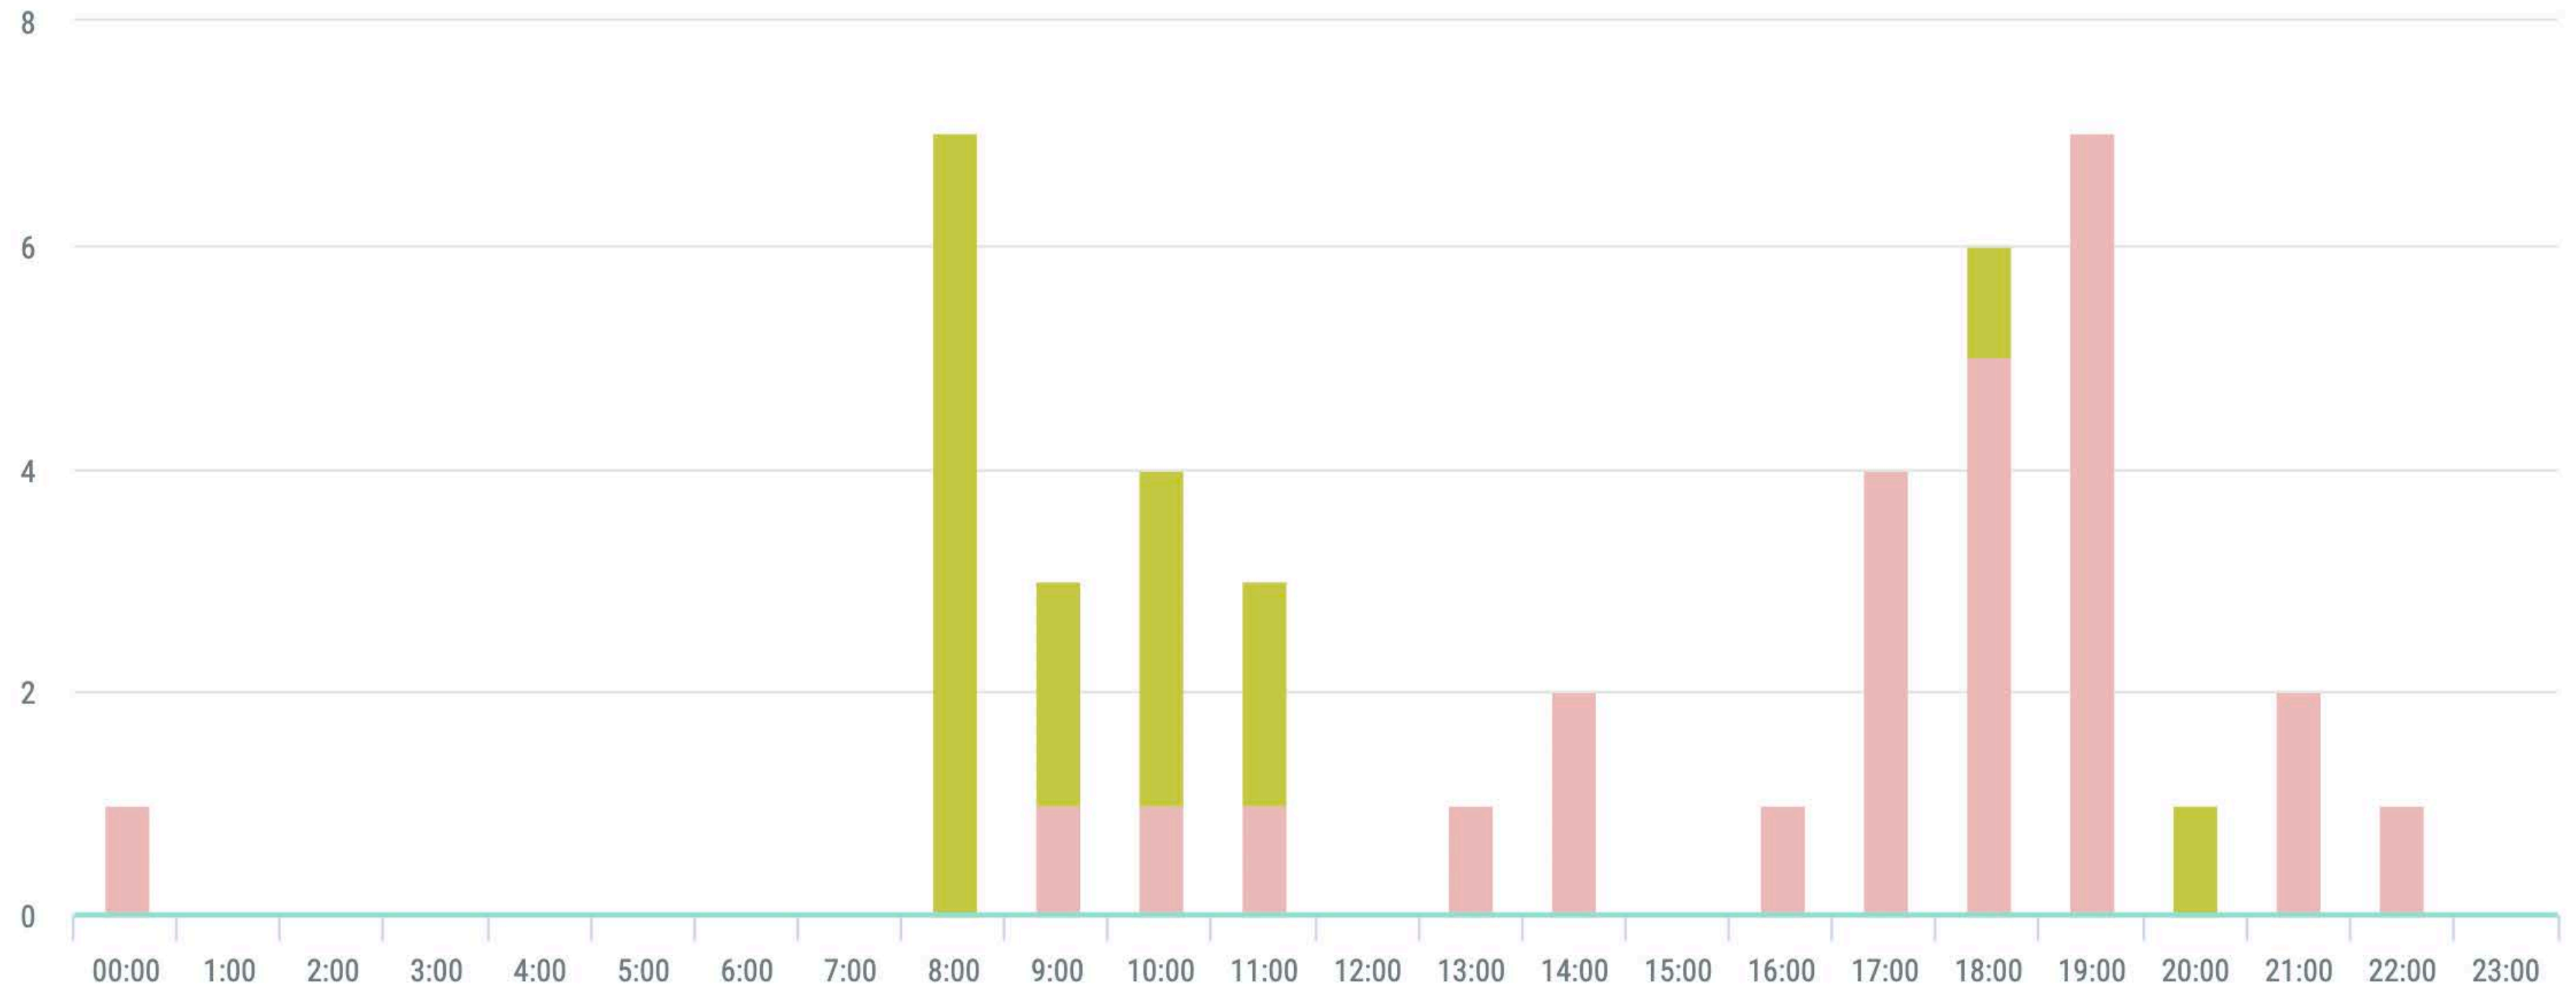

Post Hours

- Jan's Bistro
- Royal Teahouse