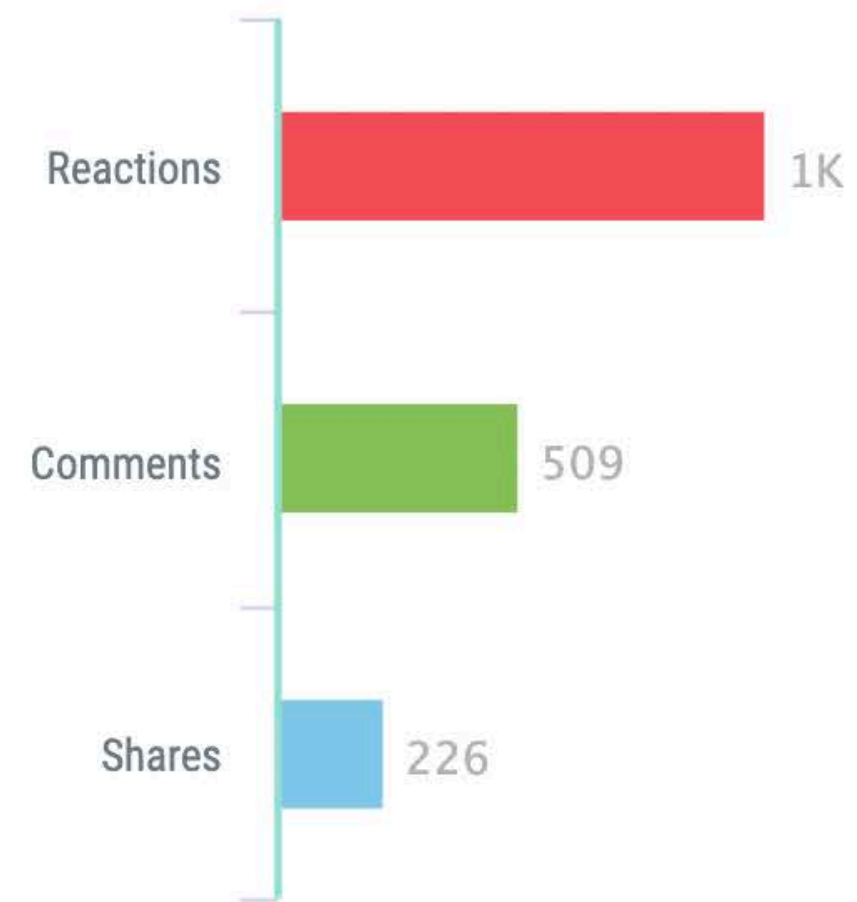

Interaction Types - Jan's Bistro