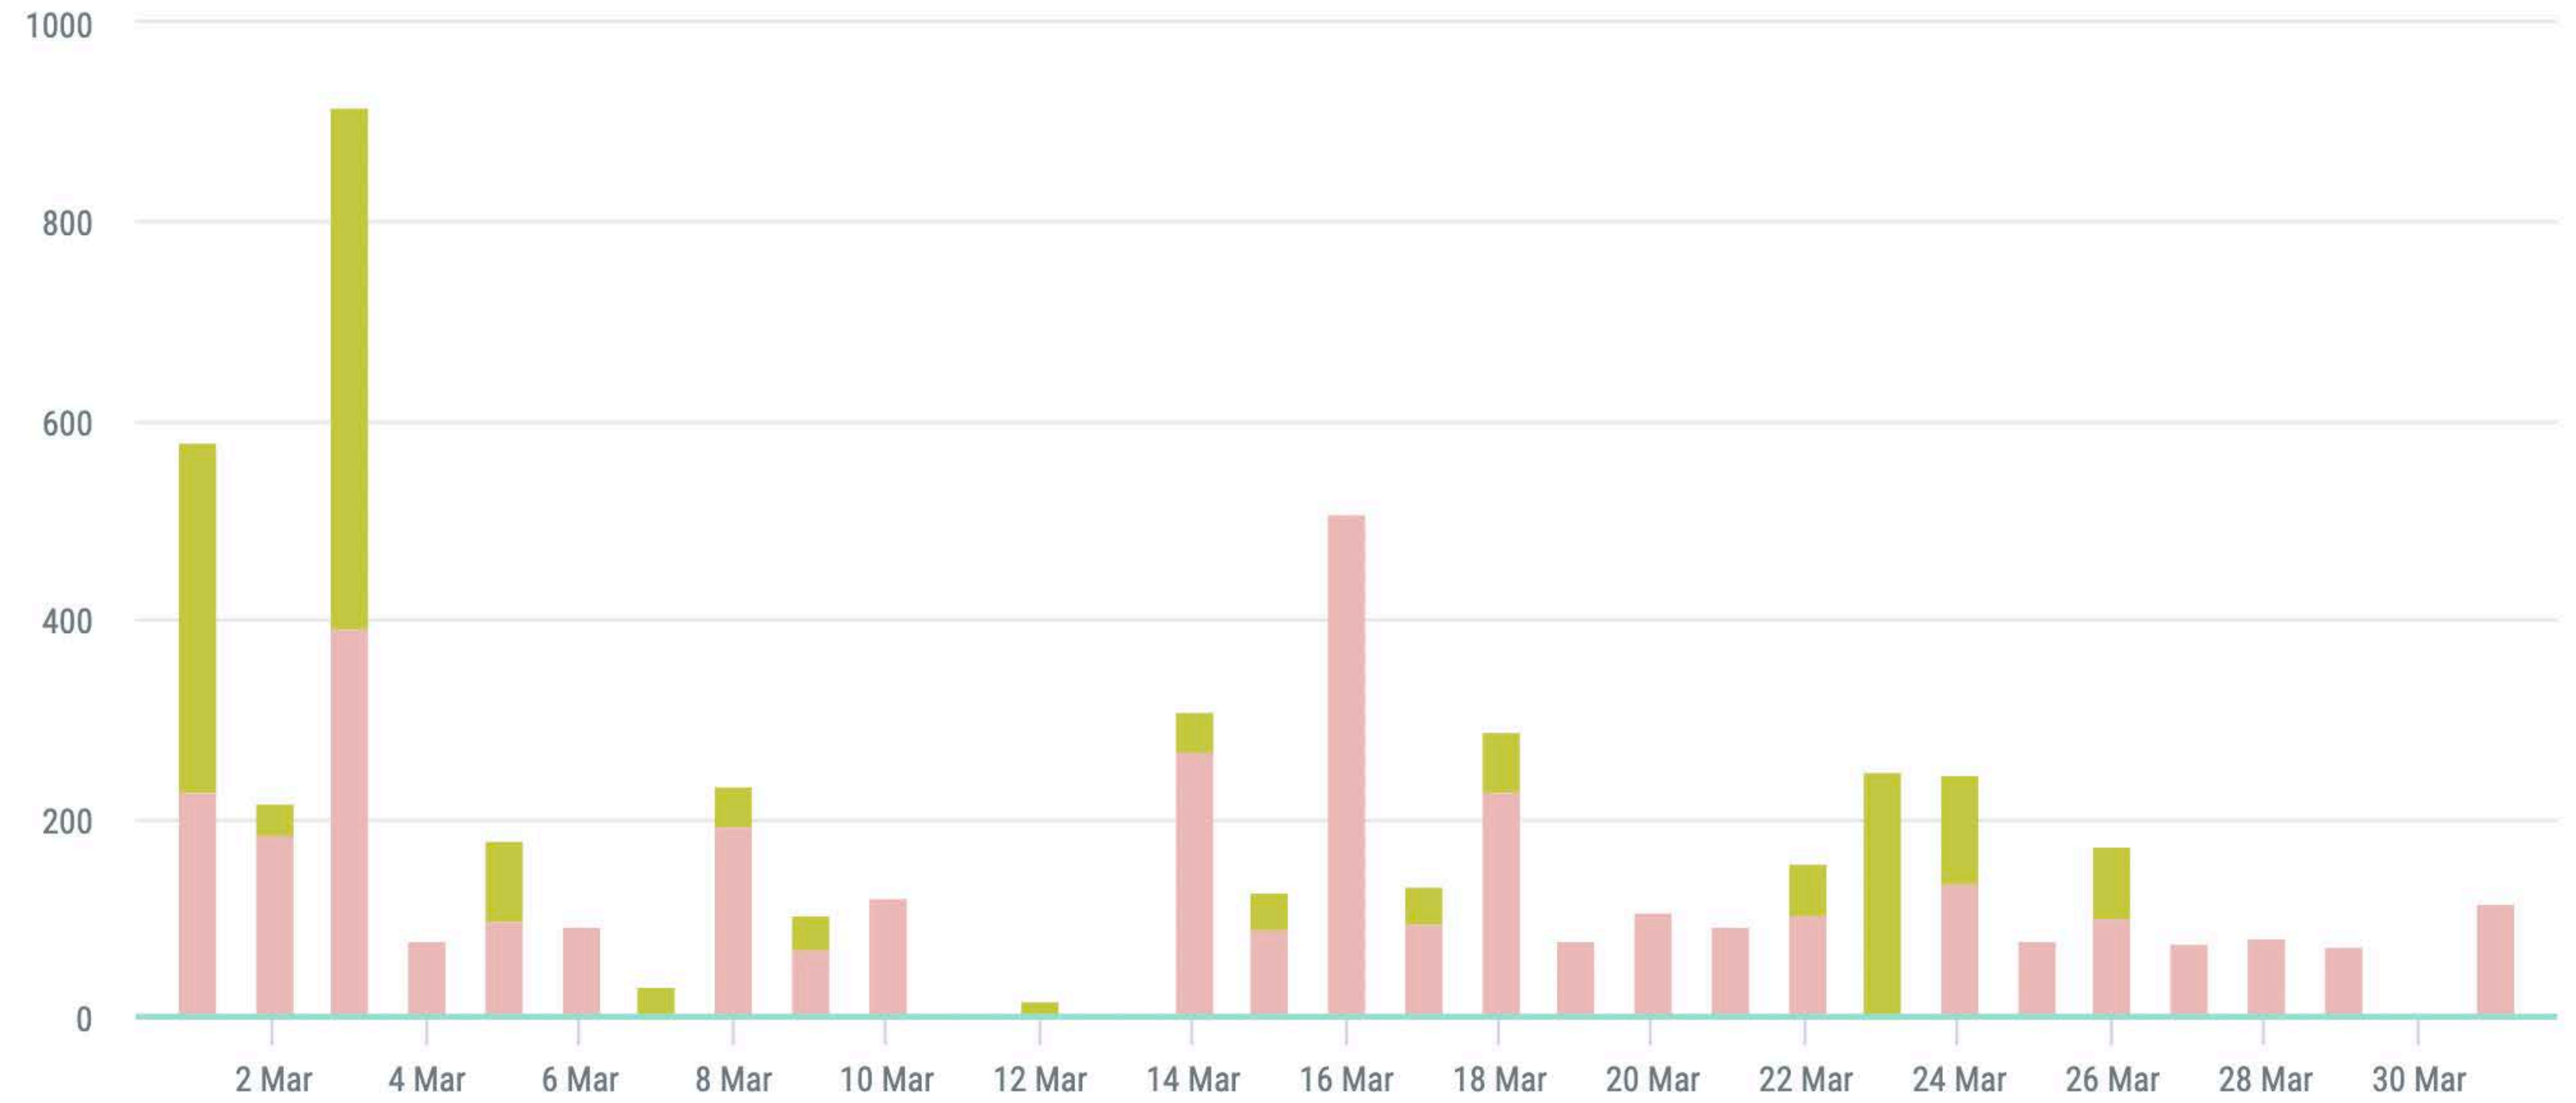

Total Fans

- Jan's Bistro
- Royal Teahouse

Fans

- Jan's Bistro
- Royal Teahouse

Growth of Fans

- Jan's Bistro
- Royal Teahouse

	Fan Growth	Max. Daily Growth of Fans	Min. Daily Growth of Fans	Daily Average of Growth of Fans
 Jan's Bistro	42	62 (01.03.2022)	-18 (15.03.2022)	1
 Royal Teahouse	-3.056	-59 (27.03.2022)	-176 (05.03.2022)	-99

Posts

Post Types - Jan's Bistro

Post Types - Royal Teahouse

- Photo (8)
- Video (18)
- Status (1)

Total Interactions

	Total Interactions	Min. Daily Interactions	Max. Daily Interactions	Daily Average of Total Interactions
 Jan's Bistro	1.762	0 (31.03.2022)	523 (03.03.2022)	56,83
 Royal Teahouse	3.683	0 (30.03.2022)	507 (16.03.2022)	118

Engagement rate

- Jan's Bistro
- Royal Teahouse

	Highest ER per post	Lowest ER per post	Average ER per post	Average ER per day
 Jan's Bistro	%1,38	%0,05	%0,29	%0,29
 Royal Teahouse	%0,18	%0,02	%0,05	%0,04