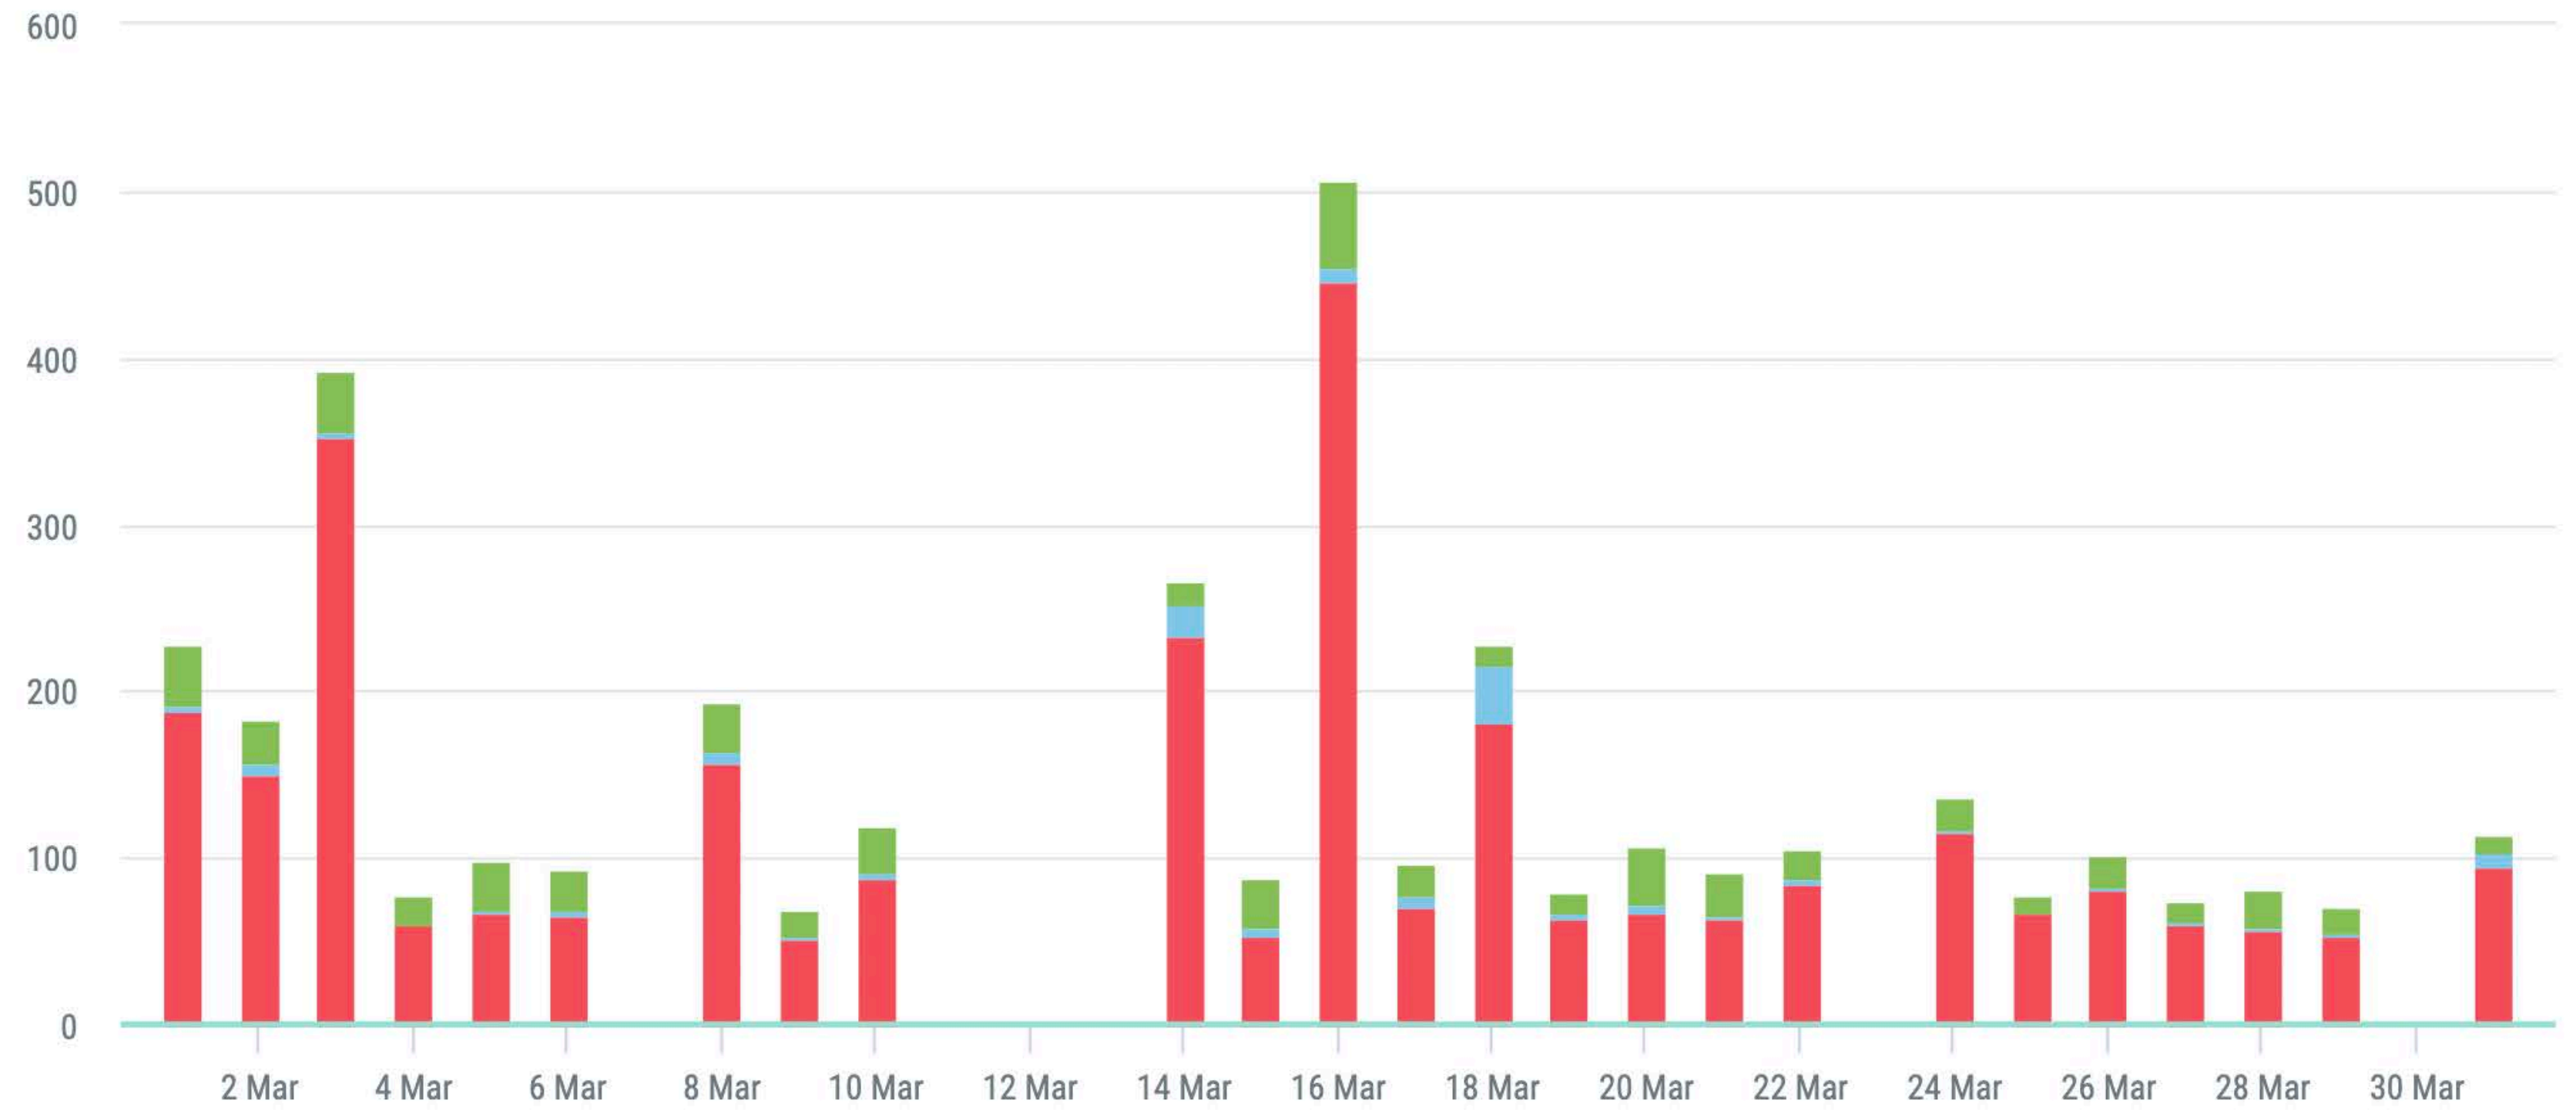

Interaction Types - Royal Teahouse