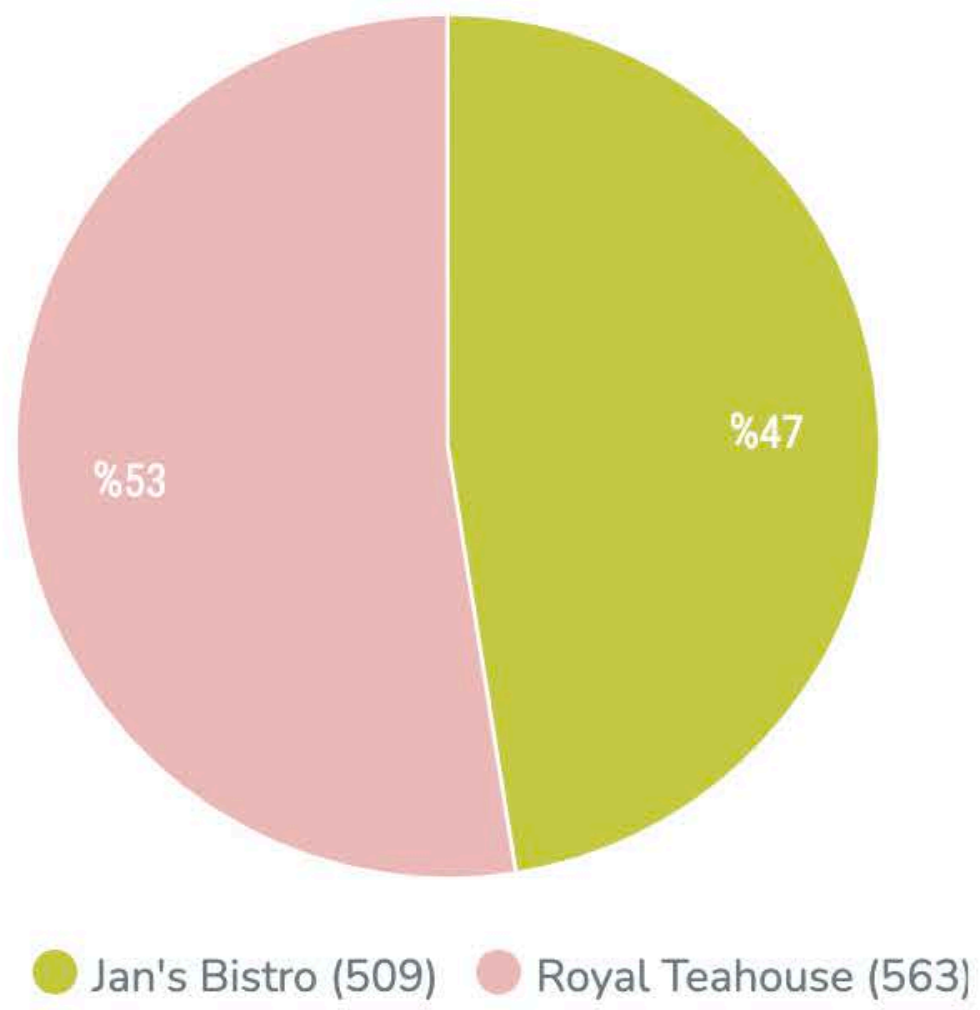

Posts

Post Types - Jan's Bistro

Post Types - Royal Teahouse

- Photo (8)
- Video (18)
- Status (1)

Total Interactions

	Total Interactions	Min. Daily Interactions	Max. Daily Interactions	Daily Average of Total Interactions
 Jan's Bistro	1.762	0 (31.03.2022)	523 (03.03.2022)	56,83
 Royal Teahouse	3.683	0 (30.03.2022)	507 (16.03.2022)	118

Engagement rate

- Jan's Bistro
- Royal Teahouse

	Highest ER per post	Lowest ER per post	Average ER per post	Average ER per day
 Jan's Bistro	%1,38	%0,05	%0,29	%0,29
 Royal Teahouse	%0,18	%0,02	%0,05	%0,04

Interaction Types - Jan's Bistro

Interaction Types - Royal Teahouse

Reactions

Reaction Types - Jan's Bistro

Reaction Types - Royal Teahouse

Comments

Shares

Post Days

- Jan's Bistro
- Royal Teahouse

Post Hours

- Jan's Bistro
- Royal Teahouse

Jan's Bistro

3 March 2022 11:20

We are in love with all the colors brought by the best of London's seasonal products! 🥗 Now you can sele...