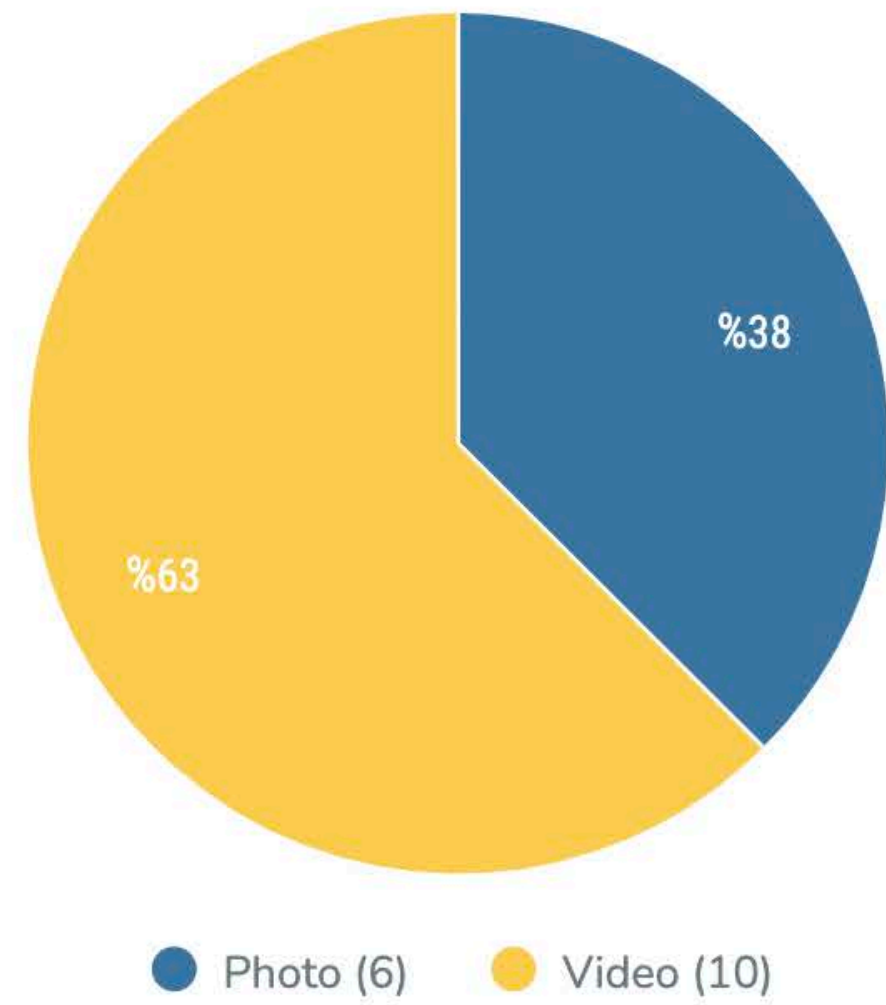

Facebook | competitors

Xuxo Patisserie

01 March 2022 - 31 March 2022

	Fans ↓↑	Fan Growth ↓↑	Posts ↓↑	Total Interactions ↓↑	Average ER per post ↓↑
 Jan's Bistro	379.355	42	16	1.762	%0,29
 Royal Teahouse	2.887.288	-3.056	27	3.683	%0,05

Total Fans

- Jan's Bistro
- Royal Teahouse

Fans

- Jan's Bistro
- Royal Teahouse

Growth of Fans

- Jan's Bistro
- Royal Teahouse

	Fan Growth	Max. Daily Growth of Fans	Min. Daily Growth of Fans	Daily Average of Growth of Fans
 Jan's Bistro	42	62 (01.03.2022)	-18 (15.03.2022)	1
 Royal Teahouse	-3.056	-59 (27.03.2022)	-176 (05.03.2022)	-99

Posts

Post Types - Jan's Bistro

Post Types - Royal Teahouse

- Photo (8)
- Video (18)
- Status (1)

Total Interactions

	Total Interactions	Min. Daily Interactions	Max. Daily Interactions	Daily Average of Total Interactions
 Jan's Bistro	1.762	0 (31.03.2022)	523 (03.03.2022)	56,83
 Royal Teahouse	3.683	0 (30.03.2022)	507 (16.03.2022)	118

Engagement rate

- Jan's Bistro
- Royal Teahouse

	Highest ER per post	Lowest ER per post	Average ER per post	Average ER per day
 Jan's Bistro	%1,38	%0,05	%0,29	%0,29
 Royal Teahouse	%0,18	%0,02	%0,05	%0,04